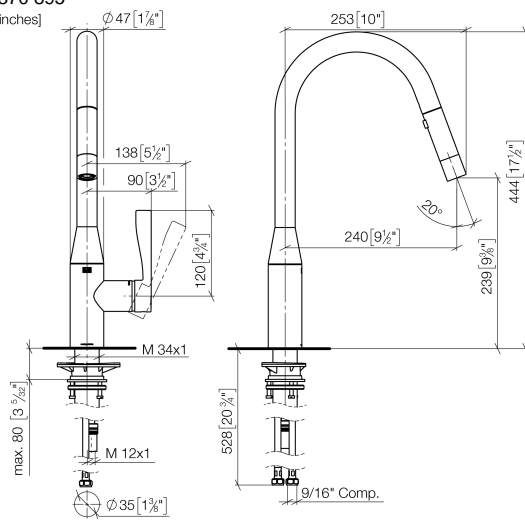

SYNC Single-lever mixer Pull-down with spray function - Brushed Durabron (23kt Gold)

SYNC

33 870 895

- 240mm projection
- pivotable spout 360°
- Optional swivel limiter available with swivel limiter set 12 821 970 90
- laminar and spray flow
- height of mixer 444 mm
- height up to laminar flow regulator 240 mm
- hole diameter 35 mm
- 2 x pressure hose with 3/8" cap nut
- 1800 mm metal shower hose
- sprayface with anti-scaling system
- max. flow 5.7 l/min at 3 bar flow pressure
- lead-free
- This product can help a building meet the requirements of Green Building Rating Systems, e.g. LEED®, BREEAM®, DGNB

SYNC

33 870 895

mm [inches]

Flow rate chart

Codes & Standards

ADA

ASME
A112.18.1/CSA
B125.1

California Energy
Commission
(CEC)

NSF/ANSI 372

NSF/ANSI/CAN
61

SYNC Single-lever mixer Pull-down with spray function - Brushed Durabross
(23kt Gold)

SYNC

33 870 895

Certificates

IAPMO_N-4976 (2). IAPMO_6397 (1).

33 870 895

Spare parts list

No.	Item Number	Name	Quantity used	Delivery time
1	90 12 11 148 00-28	shower	1	20
2	04 30 02 120 00-85	hose	1	30
3	90 28 22 302 00-28	spout	1	20
4	09 28 10 160 90	ring	1	2
5	09 28 10 162 90	ring	1	2
6	09 28 10 161 90	ring	1	2
7	90 15 05 064 02 90	cartridge	1	2
8	09 14 10 190 90	seal	1	2
9	09 28 30 030-28	cover	1	20
10	09 20 89 020-28	handle	1	20
11	90 31 11 063 00 90	pin	1	2
12	90 31 20 087 00-28	plug	1	20
13	04 30 04 103 00 90	hose	1	2
14	04 28 20 067 00 90	pipe	1	2
15	04 30 11 040 00 90	fixing set	2	2
16	09 20 93 056 90	insert	1	2
17	90 24 03 253 01 90	adaptor	1	2
18	09 30 03 038 90	hose	1	2
19	04 21 50 010 00 90	accessories	1	2
20	90 30 09 031 00 90	key	1	2