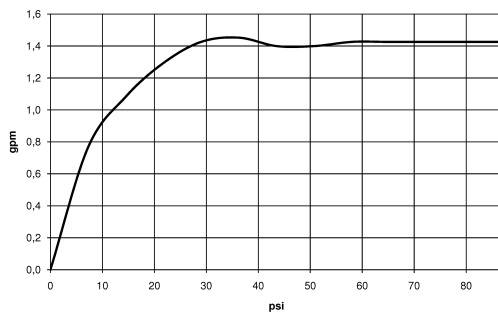

SYNC Single-lever mixer Pull-down with spray function - Brushed Durabron (23kt Gold)

SYNC

33 870 895

- 240mm projection
- pivotable spout 360°
- Optional swivel limiter available with swivel limiter set 12 821 970 90
- laminar and spray flow
- height of mixer 444 mm
- height up to laminar flow regulator 240 mm
- hole diameter 35 mm
- 2 x pressure hose with 3/8" cap nut
- 1800 mm metal shower hose
- sprayface with anti-scaling system
- max. flow 5.7 l/min at 3 bar flow pressure
- lead-free
- This product can help a building meet the requirements of Green Building Rating Systems, e.g. LEED®, BREEAM®, DGNB

SYNC

33 870 895

mm [inches]

Flow rate chart

Codes & Standards

ADA

ASME
A112.18.1/CSA
B125.1

California Energy
Commission
(CEC)