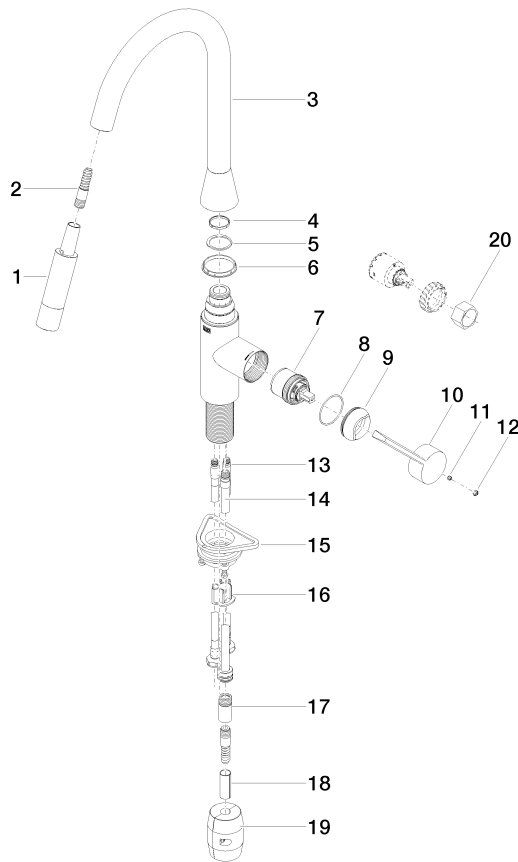

SYNC Single-lever mixer Pull-down with spray function - Brushed Durabron (23kt Gold)

SYNC

33 870 895

- 240mm projection
- pivotable spout 360°
- Optional swivel limiter available with swivel limiter set 12 821 970 90
- laminar and spray flow
- height of mixer 444 mm
- height up to laminar flow regulator 240 mm
- hole diameter 35 mm
- 2 x pressure hose with 3/8" cap nut
- 1800 mm metal shower hose
- sprayface with anti-scaling system
- max. flow 5.7 l/min at 3 bar flow pressure
- lead-free
- This product can help a building meet the requirements of Green Building Rating Systems, e.g. LEED®, BREEAM®, DGNB

SYNC

33 870 895

mm [inches]

Flow rate chart

Codes & Standards

ADA

ASME
A112.18.1/CSA
B125.1

California Energy
Commission
(CEC)

NSF/ANSI 372

NSF/ANSI/CAN
61

SYNC Single-lever mixer Pull-down with spray function - Brushed Durabross
(23kt Gold)

SYNC

33 870 895

Certificates

IAPMO_N-4976 (2). IAPMO_6397 (1).

33 870 895

Spare parts list

No.	Item Number	Name	Quantity used	Delivery time
1	90 12 11 148 00-28	shower	1	20
2	04 30 02 120 00-85	hose	1	30
3	90 28 22 302 00-28	spout	1	20
4	09 28 10 160 90	ring	1	2
5	09 28 10 162 90	ring	1	2
6	09 28 10 161 90	ring	1	2
7	90 15 05 064 02 90	cartridge	1	2
8	09 14 10 190 90	seal	1	2
9	09 28 30 030-28	cover	1	20
10	09 20 89 020-28	handle	1	20
11	90 31 11 063 00 90	pin	1	2
12	90 31 20 087 00-28	plug	1	20
13	04 30 04 103 00 90	hose	1	2
14	04 28 20 067 00 90	pipe	1	2
15	04 30 11 040 00 90	fixing set	2	2
16	09 20 93 056 90	insert	1	2
17	90 24 03 253 01 90	adaptor	1	2
18	09 30 03 038 90	hose	1	2
19	04 21 50 010 00 90	accessories	1	2
20	90 30 09 031 00 90	key	1	2