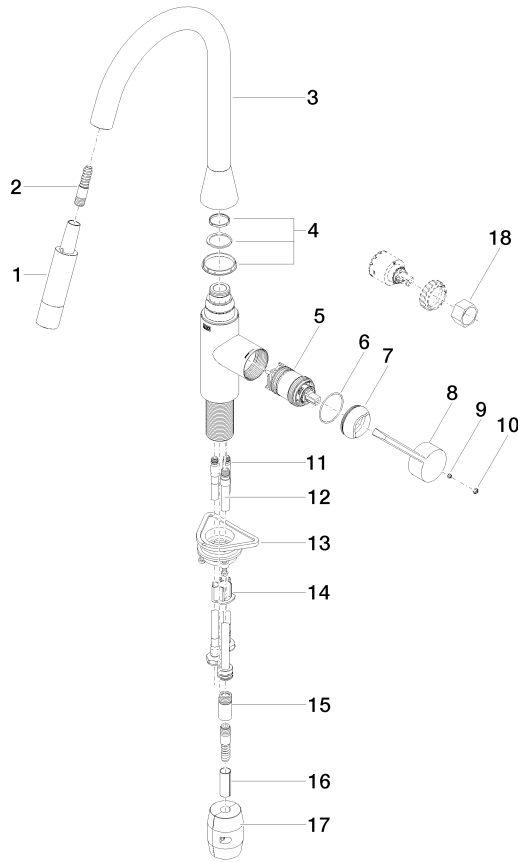

33 870 895 Product version from 2/26/2015

- 240mm projection
- pivotable spout 360°
- Optional swivel limiter available with swivel limiter set 12 821 970 90
- laminar and spray flow
- height of mixer 444 mm
- height up to laminar flow regulator 240 mm
- hole diameter 35 mm
- 2 x pressure hose with 3/8" cap nut
- 1800 mm metal shower hose
- sprayface with anti-scaling system
- max. flow 5.7 l/min at 3 bar flow pressure
- lead-free
- Flow modes can be changed while the water is running
- This product can help a building meet the requirements of Green Building Rating Systems, e.g. LEED®, BREEAM®, DGNB

**Dispenser without rosette - 82 424 970-42  
Brushed Bronze**

33 870 895 Product version from 2/26/2015

**Flow rate chart**

**Codes & Standards**

ADA

ASME  
A112.18.1/CSA  
B125.1

California Energy  
Commission  
(CEC)

## SYNC Single-lever mixer Pull-down with spray function - Brushed Bronze

---

SYNC

33 870 895 Product version from 2/26/2015

### Certificates

---

IAPMO\_N-4976

IAPMO\_6397

33 870 895 Product version from 2/26/2015

**Spare parts list**

No.	Item Number	Name	Quantity used	Delivery time
1	90 12 11 148 00-42	shower	1	30
2	04 30 02 120 00-85	hose	1	30
3	90 28 22 302 00-42	spout	1	30
4	12 821 970 90	Cartridge , with control element -	1	2
5	90 15 05 064 05 90	cartridge	1	2
6	09 14 10 190 90	seal	1	2
7	09 28 30 030-42	cover	1	60
8	09 20 89 020-42	handle	1	60
9	90 31 11 063 00 90	pin	1	2
10	90 31 20 087 00-42	plug	1	30
11	04 30 04 103 00 90	hose	2	2
12	04 28 20 067 00 90	pipe	1	2
13	04 30 11 040 00 90	fixing set	1	2
14	09 20 93 056 90	insert	1	2
15	90 24 03 253 01 90	adaptor	1	2
16	09 30 03 038 90	hose	1	2
17	04 21 50 010 00 90	accessories	1	2
18	90 30 09 031 00 90	key	1	2