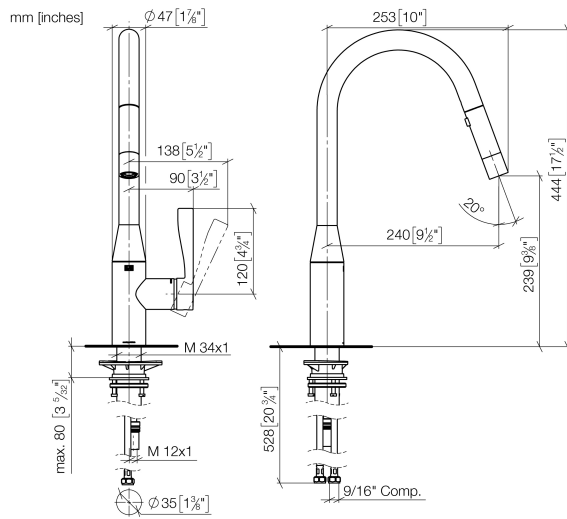

33 870 895 Product version from 2/26/2015

- 240mm projection
- pivotable spout 360°
- Optional swivel limiter available with swivel limiter set 12 821 970 90
- laminar and spray flow
- height of mixer 444 mm
- height up to laminar flow regulator 240 mm
- hole diameter 35 mm
- 2 x pressure hose with 3/8" cap nut
- 1800 mm metal shower hose
- sprayface with anti-scaling system
- max. flow 5.7 l/min at 3 bar flow pressure
- lead-free
- Flow modes can be changed while the water is running
- This product can help a building meet the requirements of Green Building Rating Systems, e.g. LEED®, BREEAM®, DGNB

Intrinsic protection against back flow.

Push button locks into spray mode when pressed. To switch back to laminar flow the water must be turned off.

	Brushed Bronze	33 870 895-42 0010
	Chrome	33 870 895-00 0010
	Brushed Platinum	33 870 895-06 0010
	Platinum	33 870 895-08 0010
	Durabronze (23kt Gold)	33 870 895-09 0010
	Dark Chrome	33 870 895-19 0010
	Brushed Durabronze (23kt Gold)	33 870 895-28 0010
	Matte Black	33 870 895-33 0010
	Brushed Champagne (22kt Gold)	33 870 895-46 0010
	Champagne (22kt Gold)	33 870 895-47 0010
	Brushed Chrome	33 870 895-93 0010
	Brushed Dark Platinum	33 870 895-99 0010

**Dispenser without rosette - 82 424 970-42  
Brushed Bronze**

33 870 895 Product version from 2/26/2015

**Flow rate chart**

**Codes & Standards**

ADA

ASME  
A112.18.1/CSA  
B125.1

California Energy  
Commission  
(CEC)

## SYNC Single-lever mixer Pull-down with spray function - Brushed Bronze

---

SYNC

33 870 895 Product version from 2/26/2015