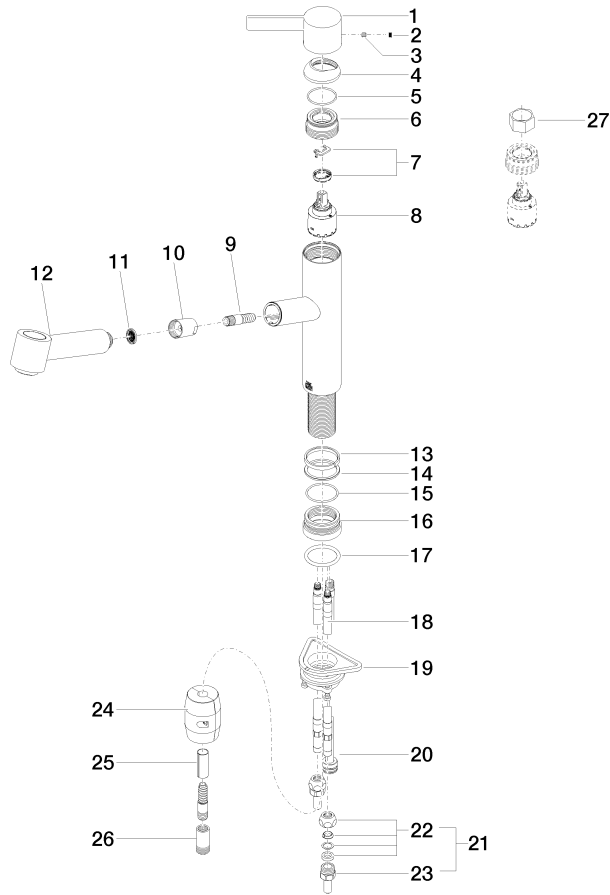

33 875 760

- 225mm projection
- pivotable spout 130°
- laminar and spray flow
- height of mixer 254 mm
- height up to aerator 179 mm
- hole diameter 35 mm
- 2 x pressure hose with 3/8" cap nut
- 1600mm metal shower hose
- max. flow 5.7 l/min at 3 bar flow pressure
- lead-free
- This product can help a building meet the requirements of Green Building Rating Systems, e.g. LEED®, BREEAM®, DGNB

Recommended miscellaneous

AIR SWITCH Control button - Chrome 10 713 970-00

Recommended miscellaneous

Dispenser without rosette - Chrome 82 424 970-00

33 875 760

Flow rate chart

Codes & Standards

ADA

ASME
A112.18.1/CSA
B125.1

California Energy
Commission
(CEC)

NSF/ANSI 372

NSF/ANSI/CAN
61

ENO Single-lever mixer Pull-out with spray function - Chrome

ENO

33 875 760

Certificates

IAPMO_N-4976 (2). IAPMO_4976 (3). IAPMO_6397 (1).

33 875 760

33 875 760

Spare parts list

No.	Item Number	Name	Quantity used	Delivery time
1	09 20 76 001-00	handle	1	10
2	90 31 20 109 00 90	plug	1	2
3	90 31 11 030 00 90	pin	1	2
4	09 28 30 012-00	cover	1	10
5	09 14 10 102 90	seal	1	2
6	09 24 04 270 90	nut	1	2
7	90 28 10 148 00 90	accessories	1	2
8	90 15 05 064 00 90	cartridge	1	2
9	04 30 02 121 00-00	hose	1	10
10	90 24 03 255 00-00	sleeve	1	10
11	09 23 01 039 90	sieve	1	2
12	04 12 11 102 00-00	shower	1	10
13	09 14 15 029 90	ring	1	2
14	09 28 10 144 90	ring	1	2
15	09 14 10 034 90	seal	1	2
16	09 27 76 001-00	rosette	1	10
17	09 14 10 036 90	seal	1	2
18	04 30 04 098 00 90	hose	1	60
19	04 30 11 040 00 90	fixing set	1	2
20	04 28 20 067 00 90	pipe	1	2
21	04 24 04 222 00-00	adaptor	1	10
22	04 23 30 031 01-07	threaded connector	2	60
23	09 24 04 222 10-00	adaptor	2	10
24	04 21 50 010 00 90	accessories	1	2
25	09 30 03 038 90	hose	1	2
26	90 24 03 253 01 90	adaptor	1	2
27	90 30 09 031 00 90	key	1	2