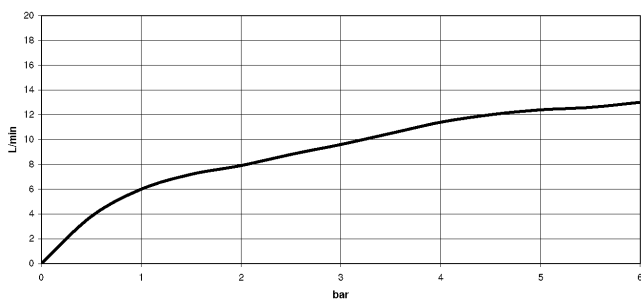

33 875 760

- 225mm projection
- pivotable spout 130°
- laminar and spray flow
- height of mixer 254 mm
- height up to aerator 179 mm
- hole diameter 35 mm
- 2 x pressure hose with 3/8" cap nut
- 1600mm metal shower hose
- max. flow 5.7 l/min at 3 bar flow pressure
- lead-free
- This product can help a building meet the requirements of Green Building Rating Systems, e.g. LEED®, BREEAM®, DGNB

Recommended miscellaneous

AIR SWITCH Control button - Chrome 10 713 970-00

Recommended miscellaneous

Dispenser without rosette - Chrome 82 424 970-00

33 875 760

Flow rate chart

Codes & Standards

ADA