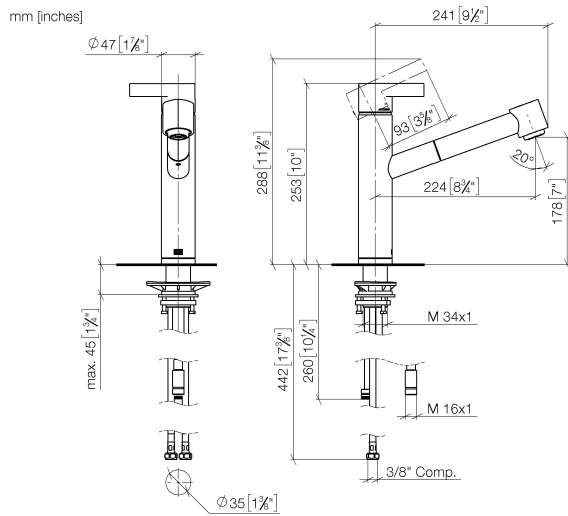

33 875 760

- 225mm projection
- pivotable spout 130°
- laminar and spray flow
- height of mixer 254 mm
- height up to aerator 179 mm
- hole diameter 35 mm
- 2 x pressure hose with 3/8" cap nut
- 1600mm metal shower hose
- max. flow 5.7 l/min at 3 bar flow pressure
- lead-free
- This product can help a building meet the requirements of Green Building Rating Systems, e.g. LEED®, BREEAM®, DGNB

Recommended miscellaneous

AIR SWITCH Control button - Chrome 10 713 970-00

Recommended miscellaneous

Dispenser without rosette - Chrome 82 424 970-00

33 875 760

Flow rate chart

Codes & Standards

ADA

ASME
A112.18.1/CSA
B125.1

California Energy
Commission
(CEC)

NSF/ANSI 372

NSF/ANSI/CAN
61

ENO Single-lever mixer Pull-out with spray function - Chrome

ENO

33 875 760

Certificates

IAPMO_N-4976 (2). IAPMO_4976 (3). IAPMO_6397 (1).

33 875 760

33 875 760

Spare parts list

No.	Item Number	Name	Quantity used	Delivery time
1	09 20 76 001-00	handle	1	10
2	90 31 20 109 00 90	plug	1	2
3	90 31 11 030 00 90	pin	1	2
4	09 28 30 012-00	cover	1	10
5	09 14 10 102 90	seal	1	2
6	09 24 04 270 90	nut	1	2
7	90 28 10 148 00 90	accessories	1	2
8	90 15 05 064 00 90	cartridge	1	2
9	04 30 02 121 00-00	hose	1	10
10	90 24 03 255 00-00	sleeve	1	10
11	09 23 01 039 90	sieve	1	2
12	04 12 11 102 00-00	shower	1	10
13	09 14 15 029 90	ring	1	2
14	09 28 10 144 90	ring	1	2
15	09 14 10 034 90	seal	1	2
16	09 27 76 001-00	rosette	1	10
17	09 14 10 036 90	seal	1	2
18	04 30 04 098 00 90	hose	1	60
19	04 30 11 040 00 90	fixing set	1	2
20	04 28 20 067 00 90	pipe	1	2
21	04 24 04 222 00-00	adaptor	1	10
22	04 23 30 031 01-07	threaded connector	2	60
23	09 24 04 222 10-00	adaptor	2	10
24	04 21 50 010 00 90	accessories	1	2
25	09 30 03 038 90	hose	1	2
26	90 24 03 253 01 90	adaptor	1	2
27	90 30 09 031 00 90	key	1	2