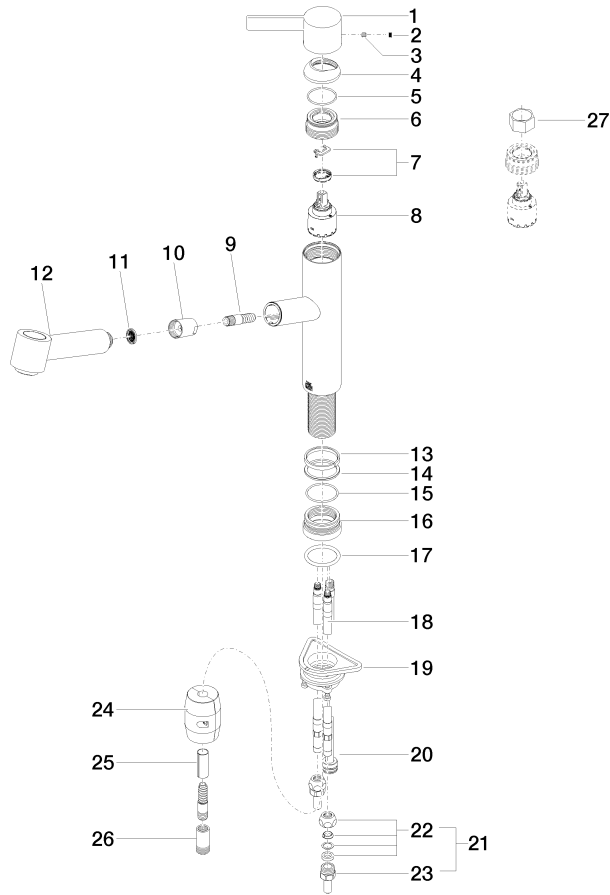

33 875 760

- 225mm projection
- pivotable spout 130°
- laminar and spray flow
- height of mixer 254 mm
- height up to aerator 179 mm
- hole diameter 35 mm
- 2 x pressure hose with 3/8" cap nut
- 1600mm metal shower hose
- max. flow 5.7 l/min at 3 bar flow pressure
- lead-free
- This product can help a building meet the requirements of Green Building Rating Systems, e.g. LEED®, BREEAM®, DGNB

ADA

ASME
A112.18.1/CSA
B125.1

California Energy
Commission
(CEC)

NSF/ANSI 372

NSF/ANSI/CAN
61

ENO Single-lever mixer Pull-out with spray function - Brushed Platinum

ENO

33 875 760

Certificates

IAPMO_N-4976 (2). IAPMO_4976 (3). IAPMO_6397 (1).

33 875 760

Parts for other finishes can be found here: [Chrome](#)

33 875 760

Spare parts list

No.	Item Number	Name	Quantity used	Delivery time
1	09 20 76 001-06	handle	1	10
2	90 31 20 109 00 90	plug	1	2
3	90 31 11 030 00 90	pin	1	2
4	09 28 30 012-06	cover	1	10
5	09 14 10 102 90	seal	1	2
6	09 24 04 270 90	nut	1	2
7	90 28 10 148 00 90	accessories	1	2
8	90 15 05 064 00 90	cartridge	1	2
9	04 30 02 121 00-85	hose	1	30
10	90 24 03 255 00-06	sleeve	1	10
11	09 23 01 039 90	sieve	1	2
12	04 12 11 102 00-06	shower	1	10
13	09 14 15 029 90	ring	1	2
14	09 28 10 144 90	ring	1	2
15	09 14 10 034 90	seal	1	2
16	09 27 76 001-06	rosette	1	10
17	09 14 10 036 90	seal	1	2
18	04 30 04 098 00 90	hose	1	60
19	04 30 11 040 00 90	fixing set	1	2
20	04 28 20 067 00 90	pipe	1	2
21	04 24 04 222 00-06	adaptor	1	-
Spare part can no longer be ordered, please order the replacement item				
22	04 23 30 031 01-07	threaded connector	2	60
23	09 24 04 222 10-06	adaptor	2	-
Spare part can no longer be ordered, please order the replacement item				
24	04 21 50 010 00 90	accessories	1	2
25	09 30 03 038 90	hose	1	2
26	90 24 03 253 01 90	adaptor	1	2
27	90 30 09 031 00 90	key	1	2