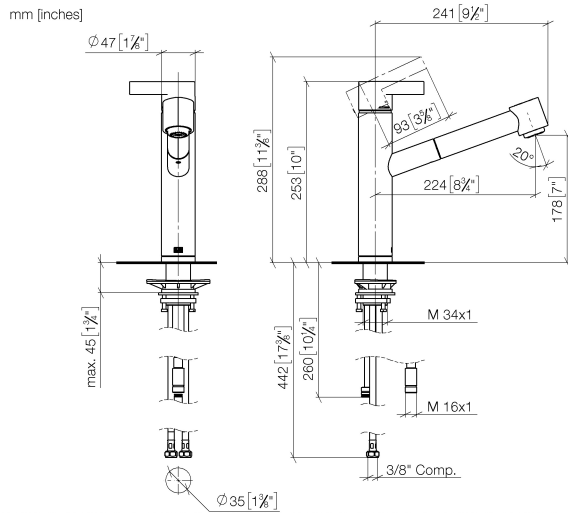

33 875 760

- 225mm projection
- pivotable spout 130°
- laminar and spray flow
- height of mixer 254 mm
- height up to aerator 179 mm
- hole diameter 35 mm
- 2 x pressure hose with 3/8" cap nut
- 1600mm metal shower hose
- max. flow 5.7 l/min at 3 bar flow pressure
- lead-free
- This product can help a building meet the requirements of Green Building Rating Systems, e.g. LEED®, BREEAM®, DGNB

Recommended miscellaneous

AIR SWITCH Control button - 10 713 970-06
Brushed Platinum

Recommended miscellaneous

Dispenser without rosette - 82 424 970-06
Brushed Platinum

33 875 760

Flow rate chart

Codes & Standards

ADA

ASME
A112.18.1/CSA
B125.1

California Energy
Commission
(CEC)

NSF/ANSI 372

NSF/ANSI/CAN
61

ENO Single-lever mixer Pull-out with spray function - Brushed Platinum

ENO

33 875 760