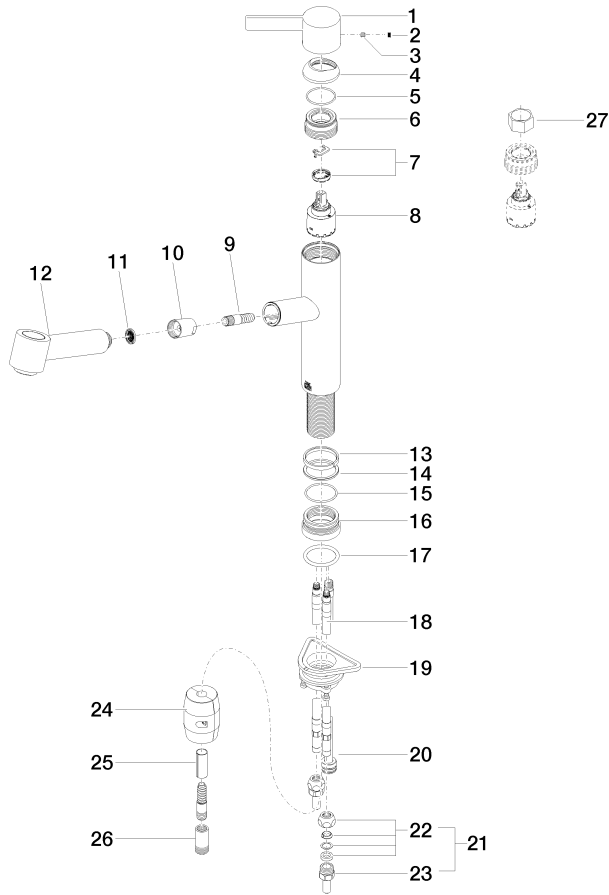

ENO Single-lever mixer Pull-out with spray function - Brushed Durabronz (23kt Gold)

ENO

33 875 760

Parts for other finishes can be found here: [Chrome](#)

ENO Single-lever mixer Pull-out with spray function - Brushed Durabron (23kt Gold)

ENO

33 875 760

Spare parts list

No.	Item Number	Name	Quantity used	Delivery time
1	09 20 76 001-28	handle	1	20
2	90 31 20 109 00 90	plug	1	2
3	90 31 11 030 00 90	pin	1	2
4	09 28 30 012-28	cover	1	20
5	09 14 10 102 90	seal	1	2
6	09 24 04 270 90	nut	1	2
7	90 28 10 148 00 90	accessories	1	2
8	90 15 05 064 00 90	cartridge	1	2
9	04 30 02 121 00-85	hose	1	30
10	90 24 03 255 00-28	sleeve	1	20
11	09 23 01 039 90	sieve	1	2
12	04 12 11 102 00-28	shower	1	20
13	09 14 15 029 90	ring	1	2
14	09 28 10 144 90	ring	1	2
15	09 14 10 034 90	seal	1	2
16	09 27 76 001-28	rosette	1	20
17	09 14 10 036 90	seal	1	2
18	04 30 04 098 00 90	hose	1	60
19	04 30 11 040 00 90	fixing set	1	2
20	04 28 20 067 00 90	pipe	1	2
21	04 24 04 222 00-28	adaptor	1	-
Spare part can no longer be ordered, please order the replacement item				
22	04 23 30 031 01-07	threaded connector	2	60
23	09 24 04 222 10-28	adaptor	2	-
Spare part can no longer be ordered, please order the replacement item				
24	04 21 50 010 00 90	accessories	1	2
25	09 30 03 038 90	hose	1	2
26	90 24 03 253 01 90	adaptor	1	2
27	90 30 09 031 00 90	key	1	2