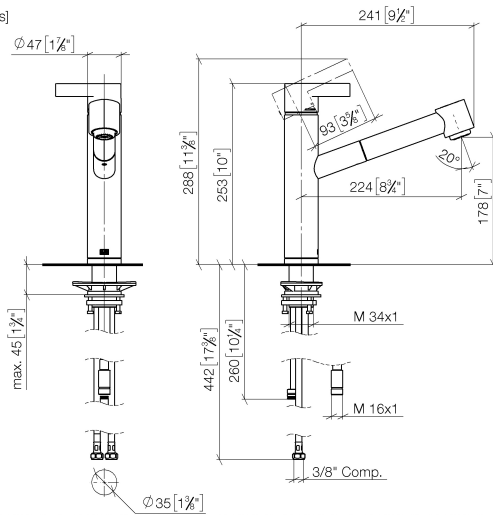

**ENO Single-lever mixer Pull-out with spray function - Brushed Durabron (23kt Gold)**

ENO

33 875 760

- 225mm projection
- pivotable spout 130°
- laminar and spray flow
- height of mixer 254 mm
- height up to aerator 179 mm
- hole diameter 35 mm
- 2 x pressure hose with 3/8" cap nut
- 1600mm metal shower hose
- max. flow 5.7 l/min at 3 bar flow pressure
- lead-free
- This product can help a building meet the requirements of Green Building Rating Systems, e.g. LEED®, BREEAM®, DGNB

33 875 760

mm [inches]

**Flow rate chart**

**Codes & Standards**

ADA

ASME  
A112.18.1/CSA  
B125.1

California Energy  
Commission  
(CEC)

NSF/ANSI 372