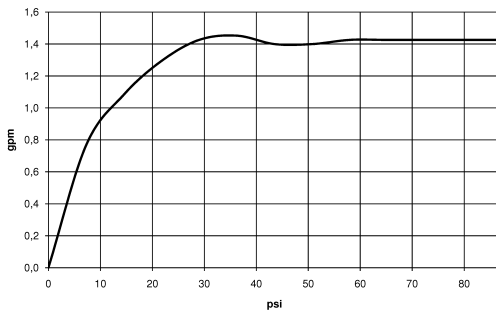

33 875 895

- 240mm projection
- pivotable spout 360°
- Optional swivel limiter available with swivel limiter set 12 821 970 90
- laminar and spray flow
- height of mixer 420 mm
- height up to laminar flow regulator 240 mm
- hole diameter 35 mm
- 2 x pressure hose with 3/8" cap nut
- 1800 mm metal shower hose
- sprayface with anti-scaling system
- max. flow 5.7 l/min at 3 bar flow pressure
- lead-free
- This product can help a building meet the requirements of Green Building Rating Systems, e.g. LEED®, BREEAM®, DGNB

Intrinsic protection against back flow.

Push button locks into spray mode when pressed. To switch back to laminar flow the water must be turned off.

	Chrome	33 875 895-00 0010
	Brushed Platinum	33 875 895-06 0010
	Platinum	33 875 895-08 0010
	Durabrace (23kt Gold)	33 875 895-09 0010
	Dark Chrome	33 875 895-19 0010
	Brushed Durabrace (23kt Gold)	33 875 895-28 0010
	Matte Black	33 875 895-33 0010
	Brushed Champagne (22kt Gold)	33 875 895-46 0010
	Champagne (22kt Gold)	33 875 895-47 0010
	Brushed Chrome	33 875 895-93 0010
	Brushed Dark Platinum	33 875 895-99 0010

Recommended miscellaneous

Swivel limitation set - 12 821 970 90

Recommended miscellaneous

AIR SWITCH Control button - Chrome 10 713 970-00

Recommended miscellaneous

Dispenser without rosette - Chrome 82 424 970-00

33 875 895

Flow rate chart

Codes & Standards

ADA

ASME
A112.18.1/CSA
B125.1

California Energy
Commission
(CEC)

NSF/ANSI 372

NSF/ANSI/CAN
61