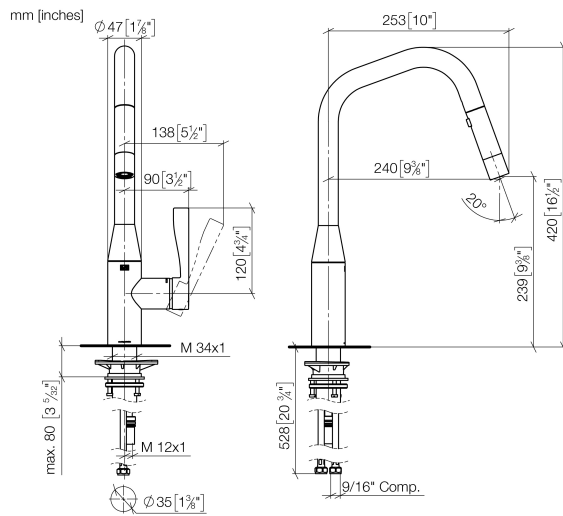

33 875 895

Flow rate chart