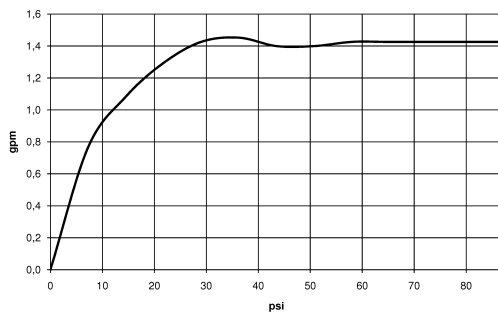

33 875 895

- 240mm projection
- pivotable spout 360°
- Optional swivel limiter available with swivel limiter set 12 821 970 90
- laminar and spray flow
- height of mixer 420 mm
- height up to laminar flow regulator 240 mm
- hole diameter 35 mm
- 2 x pressure hose with 3/8" cap nut
- 1800 mm metal shower hose
- sprayface with anti-scaling system
- max. flow 5.7 l/min at 3 bar flow pressure
- lead-free
- This product can help a building meet the requirements of Green Building Rating Systems, e.g. LEED®, BREEAM®, DGNB

Intrinsic protection against back flow.

Push button locks into spray mode when pressed. To switch back to laminar flow the water must be turned off.

	Chrome	33 875 895-00 0010
	Brushed Platinum	33 875 895-06 0010
	Platinum	33 875 895-08 0010
	Durabrace (23kt Gold)	33 875 895-09 0010
	Dark Chrome	33 875 895-19 0010
	Brushed Durabrace (23kt Gold)	33 875 895-28 0010
	Matte Black	33 875 895-33 0010
	Brushed Champagne (22kt Gold)	33 875 895-46 0010
	Champagne (22kt Gold)	33 875 895-47 0010
	Brushed Chrome	33 875 895-93 0010
	Brushed Dark Platinum	33 875 895-99 0010

Recommended miscellaneous

Swivel limitation set - 12 821 970 90

Recommended miscellaneous

AIR SWITCH Control button - Chrome 10 713 970-00

Recommended miscellaneous

Dispenser without rosette - Chrome 82 424 970-00

33 875 895

Flow rate chart

Codes & Standards

ADA

ASME
A112.18.1/CSA
B125.1

California Energy
Commission
(CEC)

NSF/ANSI 372

NSF/ANSI/CAN
61