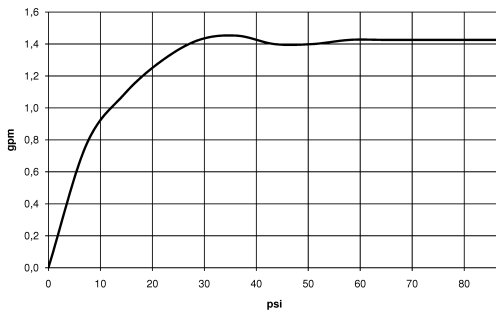

33 875 895

- 240mm projection
- pivotable spout 360°
- Optional swivel limiter available with swivel limiter set 12 821 970 90
- laminar and spray flow
- height of mixer 420 mm
- height up to laminar flow regulator 240 mm
- hole diameter 35 mm
- 2 x pressure hose with 3/8" cap nut
- 1800 mm metal shower hose
- sprayface with anti-scaling system
- max. flow 5.7 l/min at 3 bar flow pressure
- lead-free
- This product can help a building meet the requirements of Green Building Rating Systems, e.g. LEED®, BREEAM®, DGNB

Recommended miscellaneous

Swivel limitation set - 12 821 970 90

Recommended miscellaneous

AIR SWITCH Control button - 10 713 970-06
Brushed Platinum

Recommended miscellaneous

Dispenser without rosette - 82 424 970-06
Brushed Platinum

33 875 895

Flow rate chart

Codes & Standards

ADA

ASME
A112.18.1/CSA
B125.1

California Energy
Commission
(CEC)

NSF/ANSI 372

NSF/ANSI/CAN
61