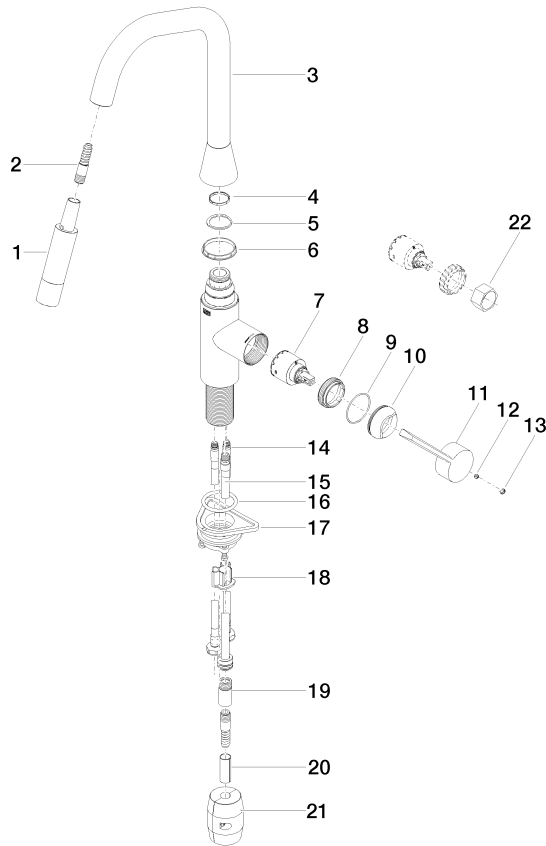

33 875 895

- 240mm projection
- pivotable spout 360°
- Optional swivel limiter available with swivel limiter set 12 821 970 90
- laminar and spray flow
- height of mixer 420 mm
- height up to laminar flow regulator 240 mm
- hole diameter 35 mm
- 2 x pressure hose with 3/8" cap nut
- 1800 mm metal shower hose
- sprayface with anti-scaling system
- max. flow 5.7 l/min at 3 bar flow pressure
- lead-free
- This product can help a building meet the requirements of Green Building Rating Systems, e.g. LEED®, BREEAM®, DGNB

SYNC Single-lever mixer Pull-down with spray function - Brushed Platinum

SYNC

33 875 895

Certificates

IAPMO_N-4976 (2). IAPMO_4976 (3). IAPMO_6397 (1).

33 875 895

SYNC Single-lever mixer Pull-down with spray function - Brushed Platinum

SYNC

33 875 895

Spare parts list

No.	Item Number	Name	Quantity used	Delivery time
1	90 12 11 148 00-06	shower	1	10
2	04 30 02 120 00-85	hose	1	30
3	90 28 22 301 00-06	spout	1	10
4	09 28 10 160 90	ring	1	2
5	09 28 10 162 90	ring	1	2
6	09 28 10 161 90	ring	1	2
7	90 15 05 064 00 90	cartridge	1	2
8	09 23 10 072 90	nut	1	60
9	09 14 10 190 90	seal	1	2
10	09 28 30 030-06	cover	1	10
11	09 20 89 020-06	handle	1	10
12	90 31 11 063 00 90	pin	1	2
13	90 31 20 087 00-06	plug	1	10
14	04 30 04 103 00 90	hose	2	2
15	04 28 20 067 00 90	pipe	1	2
16	09 14 10 036 90	seal	1	2
17	04 30 11 040 00 90	fixing set	1	2
18	09 20 93 056 90	insert	1	2
19	90 24 03 253 01 90	adaptor	1	2
20	09 30 03 038 90	hose	1	2
21	04 21 50 010 00 90	accessories	1	2
22	90 30 09 031 00 90	key	1	2