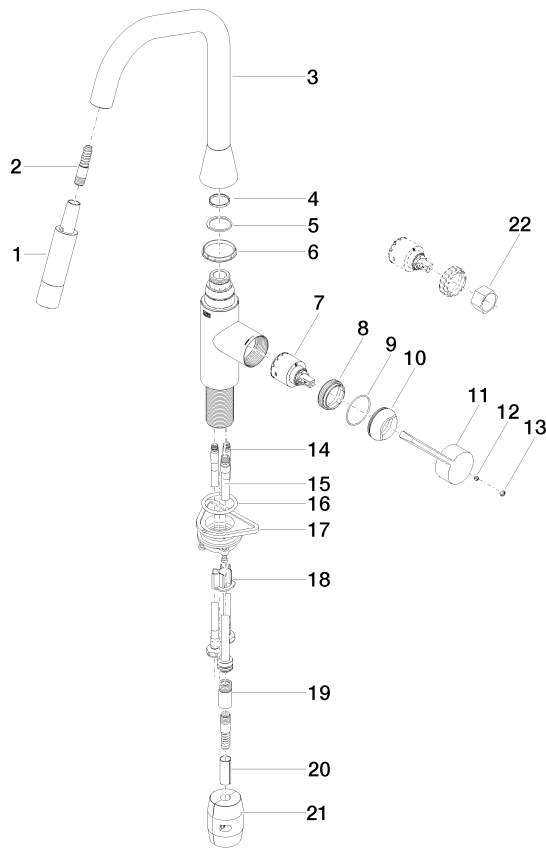

33 875 895

- 240mm projection
- pivotable spout 360°
- Optional swivel limiter available with swivel limiter set 12 821 970 90
- laminar and spray flow
- height of mixer 420 mm
- height up to laminar flow regulator 240 mm
- hole diameter 35 mm
- 2 x pressure hose with 3/8" cap nut
- 1800 mm metal shower hose
- sprayface with anti-scaling system
- max. flow 5.7 l/min at 3 bar flow pressure
- lead-free
- This product can help a building meet the requirements of Green Building Rating Systems, e.g. LEED®, BREEAM®, DGNB

## SYNC Single-lever mixer Pull-down with spray function - Platinum

---

SYNC

33 875 895

### Certificates

---

IAPMO\_N-4976 (2). IAPMO\_4976 (2). IAPMO\_6397 (1).

33 875 895

33 875 895

Spare parts list

No.	Item Number	Name	Quantity used	Delivery time
1	90 12 11 148 00-08	shower	1	40
2	04 30 02 120 00-85	hose	1	30
3	90 28 22 301 00-08	spout	1	40
4	09 28 10 160 90	ring	1	2
5	09 28 10 162 90	ring	1	2
6	09 28 10 161 90	ring	1	2
7	90 15 05 064 00 90	cartridge	1	2
8	09 23 10 072 90	nut	1	60
9	09 14 10 190 90	seal	1	2
10	09 28 30 030-08	cover	1	40
11	09 20 89 020-08	handle	1	40
12	90 31 11 063 00 90	pin	1	2
13	90 31 20 087 00-08	plug	1	40
14	04 30 04 103 00 90	hose	2	2
15	04 28 20 067 00 90	pipe	1	2
16	09 14 10 036 90	seal	1	2
17	04 30 11 040 00 90	fixing set	1	2
18	09 20 93 056 90	insert	1	2
19	90 24 03 253 01 90	adaptor	1	2
20	09 30 03 038 90	hose	1	2
21	04 21 50 010 00 90	accessories	1	2
22	90 30 09 031 00 90	key	1	2