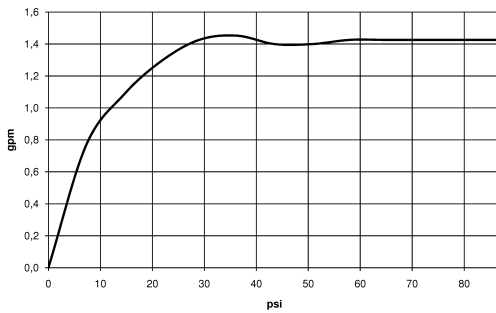

SYNC Single-lever mixer Pull-down with spray function - Brushed Durabronz (23kt Gold)

SYNC

33 875 895

- 240mm projection
- pivotable spout 360°
- Optional swivel limiter available with swivel limiter set 12 821 970 90
- laminar and spray flow
- height of mixer 420 mm
- height up to laminar flow regulator 240 mm
- hole diameter 35 mm
- 2 x pressure hose with 3/8" cap nut
- 1800 mm metal shower hose
- sprayface with anti-scaling system
- max. flow 5.7 l/min at 3 bar flow pressure
- lead-free
- This product can help a building meet the requirements of Green Building Rating Systems, e.g. LEED®, BREEAM®, DGNB

SYNC

33 875 895

mm [inches]

Flow rate chart

Codes & Standards

ADA

ASME
A112.18.1/CSA
B125.1

California Energy
Commission
(CEC)