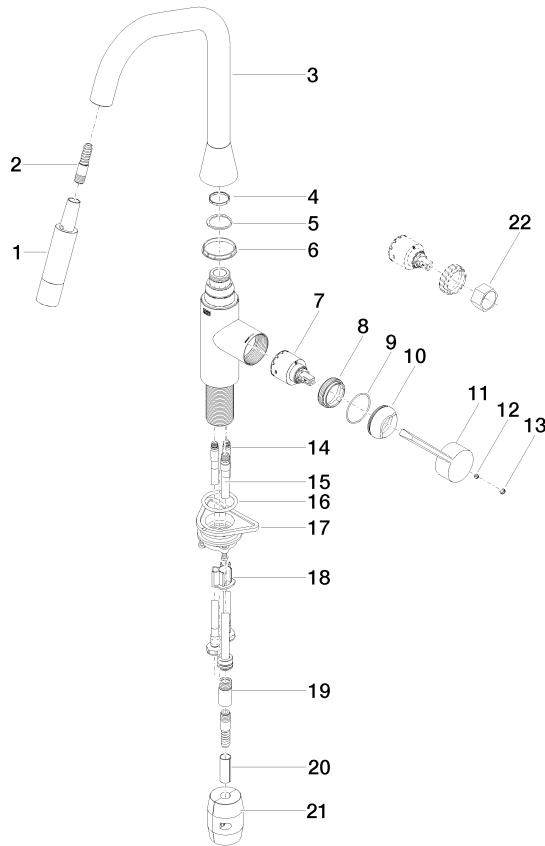

SYNC Single-lever mixer Pull-down with spray function - Brushed Durabronz (23kt Gold)

SYNC

33 875 895

- 240mm projection
- pivotable spout 360°
- Optional swivel limiter available with swivel limiter set 12 821 970 90
- laminar and spray flow
- height of mixer 420 mm
- height up to laminar flow regulator 240 mm
- hole diameter 35 mm
- 2 x pressure hose with 3/8" cap nut
- 1800 mm metal shower hose
- sprayface with anti-scaling system
- max. flow 5.7 l/min at 3 bar flow pressure
- lead-free
- This product can help a building meet the requirements of Green Building Rating Systems, e.g. LEED®, BREEAM®, DGNB

SYNC

33 875 895

mm [inches]

Flow rate chart

Codes & Standards

ADA

ASME
A112.18.1/CSA
B125.1

California Energy
Commission
(CEC)

NSF/ANSI 372

NSF/ANSI/CAN
61

SYNC Single-lever mixer Pull-down with spray function - Brushed Durabross
(23kt Gold)

SYNC

33 875 895

Certificates

IAPMO_N-4976 (2). IAPMO_6397 (1).

33 875 895

SYNC Single-lever mixer Pull-down with spray function - Brushed Durabross (23kt Gold)

SYNC

33 875 895

Spare parts list

No.	Item Number	Name	Quantity used	Delivery time
1	90 12 11 148 00-28	shower	1	20
2	04 30 02 120 00-85	hose	1	30
3	90 28 22 301 00-28	spout	1	20
4	09 28 10 160 90	ring	1	2
5	09 28 10 162 90	ring	1	2
6	09 28 10 161 90	ring	1	2
7	90 15 05 064 00 90	cartridge	1	2
8	09 23 10 072 90	nut	1	60
9	09 14 10 190 90	seal	1	2
10	09 28 30 030-28	cover	1	20
11	09 20 89 020-28	handle	1	20
12	90 31 11 063 00 90	pin	1	2
13	90 31 20 087 00-28	plug	1	20
14	04 30 04 103 00 90	hose	2	2
15	04 28 20 067 00 90	pipe	1	2
16	09 14 10 036 90	seal	1	2
17	04 30 11 040 00 90	fixing set	1	2
18	09 20 93 056 90	insert	1	2
19	90 24 03 253 01 90	adaptor	1	2
20	09 30 03 038 90	hose	1	2
21	04 21 50 010 00 90	accessories	1	2
22	90 30 09 031 00 90	key	1	2