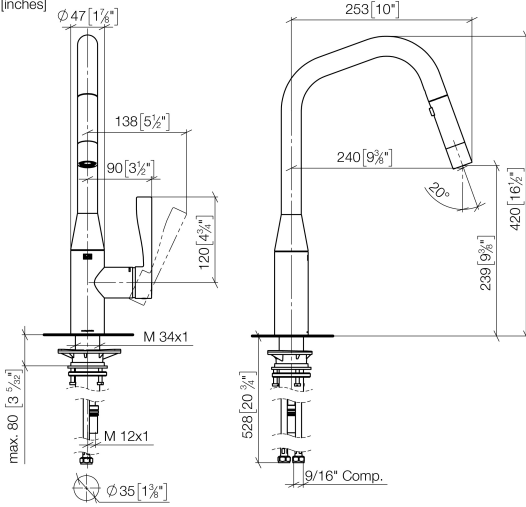

SYNC Single-lever mixer Pull-down with spray function - Brushed Durabronz (23kt Gold)

SYNC

33 875 895

- 240mm projection
- pivotable spout 360°
- Optional swivel limiter available with swivel limiter set 12 821 970 90
- laminar and spray flow
- height of mixer 420 mm
- height up to laminar flow regulator 240 mm
- hole diameter 35 mm
- 2 x pressure hose with 3/8" cap nut
- 1800 mm metal shower hose
- sprayface with anti-scaling system
- max. flow 5.7 l/min at 3 bar flow pressure
- lead-free
- This product can help a building meet the requirements of Green Building Rating Systems, e.g. LEED®, BREEAM®, DGNB

SYNC

33 875 895

mm [inches]

Flow rate chart

Codes & Standards

ADA

ASME
A112.18.1/CSA
B125.1

California Energy
Commission
(CEC)

NSF/ANSI 372

NSF/ANSI/CAN
61

SYNC Single-lever mixer Pull-down with spray function - Brushed Durabross
(23kt Gold)

SYNC

33 875 895

Certificates

IAPMO_N-4976 (2). IAPMO_6397 (1).

33 875 895

SYNC Single-lever mixer Pull-down with spray function - Brushed Durabross (23kt Gold)

SYNC

33 875 895

Spare parts list

No.	Item Number	Name	Quantity used	Delivery time
1	90 12 11 148 00-28	shower	1	20
2	04 30 02 120 00-85	hose	1	30
3	90 28 22 301 00-28	spout	1	20
4	09 28 10 160 90	ring	1	2
5	09 28 10 162 90	ring	1	2
6	09 28 10 161 90	ring	1	2
7	90 15 05 064 00 90	cartridge	1	2
8	09 23 10 072 90	nut	1	60
9	09 14 10 190 90	seal	1	2
10	09 28 30 030-28	cover	1	20
11	09 20 89 020-28	handle	1	20
12	90 31 11 063 00 90	pin	1	2
13	90 31 20 087 00-28	plug	1	20
14	04 30 04 103 00 90	hose	2	2
15	04 28 20 067 00 90	pipe	1	2
16	09 14 10 036 90	seal	1	2
17	04 30 11 040 00 90	fixing set	1	2
18	09 20 93 056 90	insert	1	2
19	90 24 03 253 01 90	adaptor	1	2
20	09 30 03 038 90	hose	1	2
21	04 21 50 010 00 90	accessories	1	2
22	90 30 09 031 00 90	key	1	2