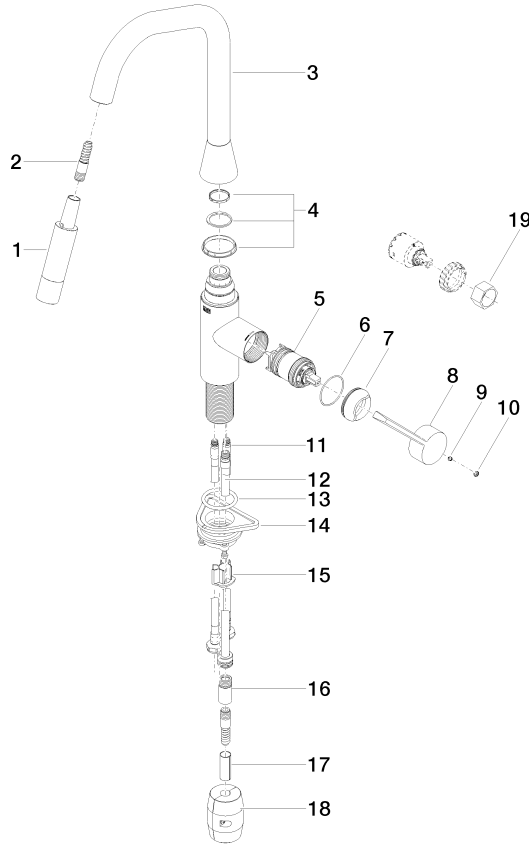

33 875 895 Product version from 2/26/2015

- 240mm projection
- pivotable spout 360°
- Optional swivel limiter available with swivel limiter set 12 821 970 90
- laminar and spray flow
- height of mixer 420 mm
- height up to laminar flow regulator 240 mm
- hole diameter 35 mm
- 2 x pressure hose with 3/8" cap nut
- 1800 mm metal shower hose
- sprayface with anti-scaling system
- max. flow 5.7 l/min at 3 bar flow pressure
- lead-free
- Flow modes can be changed while the water is running
- This product can help a building meet the requirements of Green Building Rating Systems, e.g. LEED®, BREEAM®, DGNB

33 875 895 Product version from 2/26/2015

Flow rate chart

Codes & Standards

ADA

ASME
A112.18.1/CSA
B125.1

California Energy
Commission
(CEC)

NSF/ANSI 372

NSF/ANSI/CAN
61

NSF372

NSF61

SYNC Single-lever mixer Pull-down with spray function - Brushed Bronze

SYNC

33 875 895 Product version from 2/26/2015

Certificates

IAPMO_N-4976

IAPMO_6397

33 875 895 Product version from 2/26/2015

Spare parts list

No.	Item Number	Name	Quantity used	Delivery time
1	90 12 11 148 00-42	shower	1	30
2	04 30 02 120 00-85	hose	1	30
3	90 28 22 301 00-42	spout	1	30
4	90 28 10 161 00 90	set	1	2
5	90 15 05 064 05 90	cartridge	1	2
6	09 14 10 190 90	seal	1	2
7	09 28 30 030-42	cover	1	60
8	09 20 89 020-42	handle	1	60
9	90 31 11 063 00 90	pin	1	2
10	90 31 20 087 00-42	plug	1	30
11	04 30 04 103 00 90	hose	2	2
12	04 28 20 067 00 90	pipe	1	2
13	09 14 10 036 90	seal	1	2
14	04 30 11 040 00 90	fixing set	1	2
15	09 20 93 056 90	insert	1	2
16	90 24 03 253 01 90	adaptor	1	2
17	09 30 03 038 90	hose	1	2
18	04 21 50 010 00 90	accessories	1	2
19	90 30 09 031 00 90	key	1	2