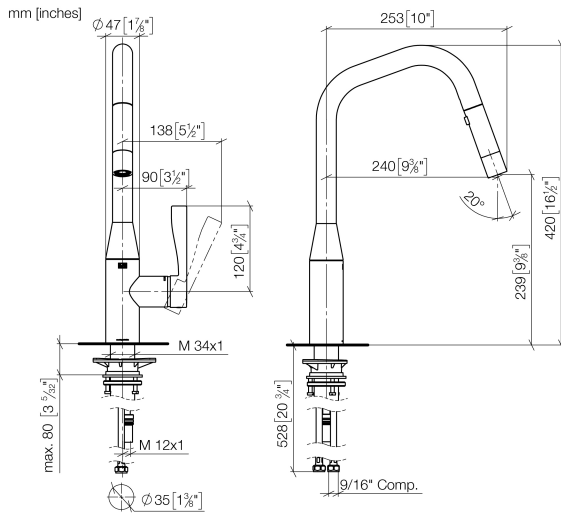

33 875 895 Product version from 2/26/2015

Flow rate chart