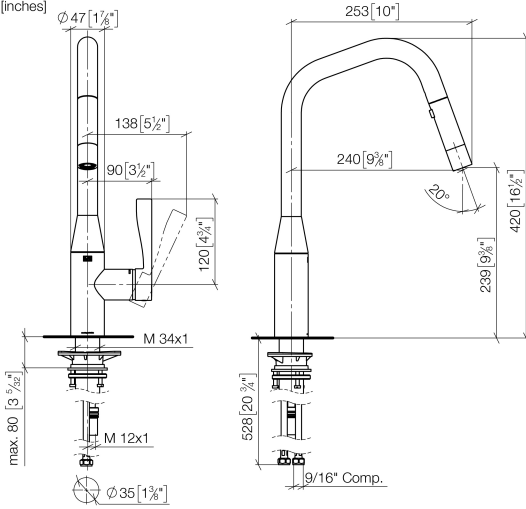

**SYNC Single-lever mixer Pull-down with spray function - Brushed Champagne (22kt Gold)**

SYNC

33 875 895

- 240mm projection
- pivotable spout 360°
- Optional swivel limiter available with swivel limiter set 12 821 970 90
- laminar and spray flow
- height of mixer 420 mm
- height up to laminar flow regulator 240 mm
- hole diameter 35 mm
- 2 x pressure hose with 3/8" cap nut
- 1800 mm metal shower hose
- sprayface with anti-scaling system
- max. flow 5.7 l/min at 3 bar flow pressure
- lead-free
- This product can help a building meet the requirements of Green Building Rating Systems, e.g. LEED®, BREEAM®, DGNB

Intrinsic protection against back flow.

Push button locks into spray mode when pressed. To switch back to laminar flow the water must be turned off.

	Brushed Champagne (22kt Gold)	33 875 895-46 0010
	Chrome	33 875 895-00 0010
	Brushed Platinum	33 875 895-06 0010
	Platinum	33 875 895-08 0010
	Durabrand (23kt Gold)	33 875 895-09 0010
	Dark Chrome	33 875 895-19 0010
	Brushed Durabrand (23kt Gold)	33 875 895-28 0010
	Matte Black	33 875 895-33 0010
	Champagne (22kt Gold)	33 875 895-47 0010
	Brushed Chrome	33 875 895-93 0010
	Brushed Dark Platinum	33 875 895-99 0010

**AIR SWITCH Control button -  
Brushed Champagne (22kt Gold)** 10 713 970-46

**SYNC Single-lever mixer Pull-down with spray function - Brushed Champagne (22kt Gold)**

SYNC

33 875 895

mm [inches]

**Flow rate chart**

**Codes & Standards**

ADA

ASME  
A112.18.1/CSA  
B125.1

California Energy  
Commission  
(CEC)

NSF/ANSI 372

NSF/ANSI/CAN  
61

SYNC Single-lever mixer Pull-down with spray function - Brushed Champagne  
(22kt Gold)