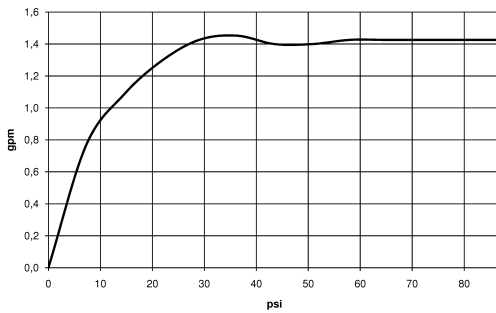

**SYNC Single-lever mixer Pull-down with spray function - Brushed Champagne (22kt Gold)**

SYNC

33 875 895

- 240mm projection
- pivotable spout 360°
- Optional swivel limiter available with swivel limiter set 12 821 970 90
- laminar and spray flow
- height of mixer 420 mm
- height up to laminar flow regulator 240 mm
- hole diameter 35 mm
- 2 x pressure hose with 3/8" cap nut
- 1800 mm metal shower hose
- sprayface with anti-scaling system
- max. flow 5.7 l/min at 3 bar flow pressure
- lead-free
- This product can help a building meet the requirements of Green Building Rating Systems, e.g. LEED®, BREEAM®, DGNB

**AIR SWITCH Control button -  
Brushed Champagne (22kt Gold)** 10 713 970-46

**SYNC Single-lever mixer Pull-down with spray function - Brushed Champagne (22kt Gold)**

SYNC

33 875 895

mm [inches]

**Flow rate chart**