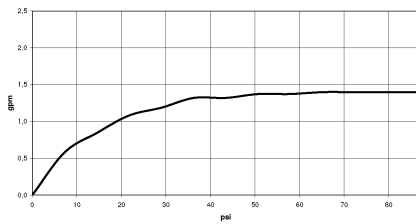

## DORNBRACHT PIUR Single-lever mixer Pull-out - Chrome

---

33 950 210

- 204mm projection
- pivotable spout 360°
- air-enriched flow
- max. flow 5 l/min at 3 bar flow pressure
- lead-free
- fabric braided hose 1500 mm

Intrinsic protection against back flow.

	Chrome	33 950 210-00 0010
	Soft Black	33 950 210-69 0010
	Brushed Nickel	33 950 210-70 0010

## DORNBACHT PIUR Single-lever mixer Pull-out - Chrome

33 950 210

### Flow rate chart