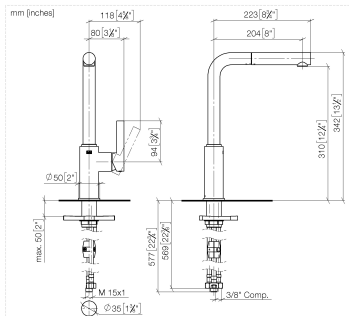

## DORNBRACHT PIUR Single-lever mixer Pull-out - Chrome

---

33 950 210

- 204mm projection
- pivotable spout 360°
- air-enriched flow
- max. flow 5 l/min at 3 bar flow pressure
- lead-free
- fabric braided hose 1500 mm

## DORNBACHT PIUR Single-lever mixer Pull-out - Chrome

33 950 210

### Flow rate chart