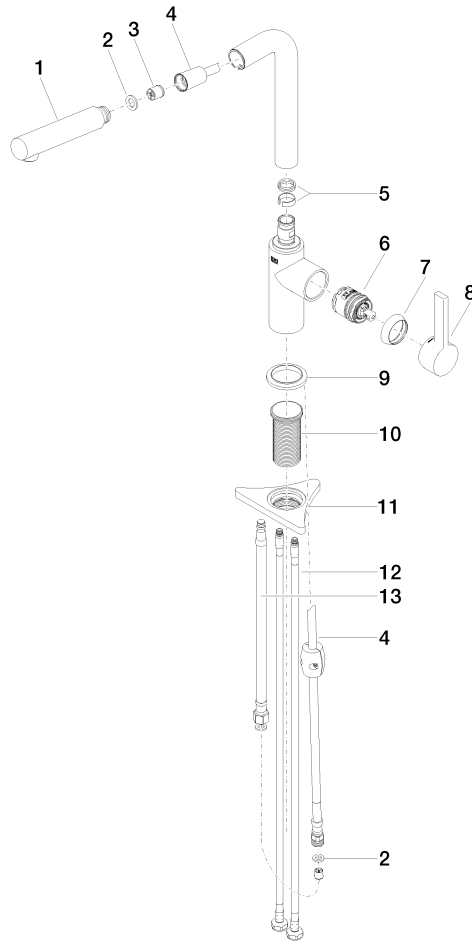

## DORNBRACHT PIUR Single-lever mixer Pull-out - Chrome

---

33 950 210

- 204mm projection
- pivotable spout 360°
- air-enriched flow
- max. flow 5 l/min at 3 bar flow pressure
- lead-free
- fabric braided hose 1500 mm

## DORNBACHT PIUR Single-lever mixer Pull-out - Chrome

33 950 210

## DORNBACHT PIUR Single-lever mixer Pull-out - Chrome

---

33 950 210

### Certificates

---

IAPMO\_N-4976 (2). IAPMO\_6397 (2).

**DORNBRAUCH PIUR Single-lever mixer Pull-out - Chrome**

33 950 210

Parts for other finishes can be found here: [Soft Black](#)

**Spare parts list**

No.	Item Number	Name	Quantity used	Delivery time
1	90 12 11 180 01-00	shower	1	2
2	90 14 05 081 00 90	seal	1	2
3	90 23 01 051 01 90	flow reducer	1	2
4	90 30 02 101 00 90	hose	1	2
5	90 14 15 060 00 90	gasket kit	1	2
6	90 15 05 060 00 90	cartridge	1	2
7	90 28 30 011 00-00	cover	1	2
8	90 20 21 001 00-00	handle	1	2
9	90 27 21 001 00-00	rosette	1	2
10	90 30 01 200 00 90	shaft	1	2
11	90 23 10 003 00 90	fixing set	1	2
12	04 30 04 103 00 90	hose	2	2
13	90 30 04 110 00 90	hose	1	2