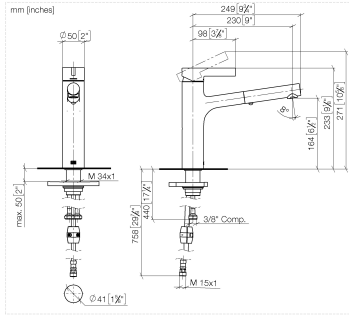

## DORNBACHT LYV Single-lever mixer Pull-out with spray function - Chrome

---

33 960 110

- 230mm projection
- pivotable spout 120°
- air-enriched flow and spray flow
- fabric braided hose 1500 mm
- max. flow 5.2 l/min at 3 bar flow pressure
- lead-free

## DORNBRACHT LYV Single-lever mixer Pull-out with spray function - Chrome

33 960 110

No.	Item Number	Name	Quantity used	Delivery time
1	90 20 81 001 00-00	handle	1	2
2	90 28 30 010 00-00	cover	1	2
3	90 15 05 067 00 90	cartridge	1	2
4	90 18 40 227 00 90	insert	1	2
5	90 30 02 101 00 90	hose	1	2
6	90 23 01 051 01 90	flow reducer	1	2
7	90 14 05 081 00 90	seal	1	2
8	90 12 11 181 01-00	shower	1	2
9	90 14 15 062 00 90	gasket kit	1	2
10	90 30 01 211 01 90	shaft	1	2
11	90 14 05 080 00 90	seal	1	2
12	90 23 10 003 00 90	fixing set	1	2
13	04 30 04 102 00 90	High pressure hose 3/8" -	2	2
14	90 30 04 110 00 90	hose	1	2