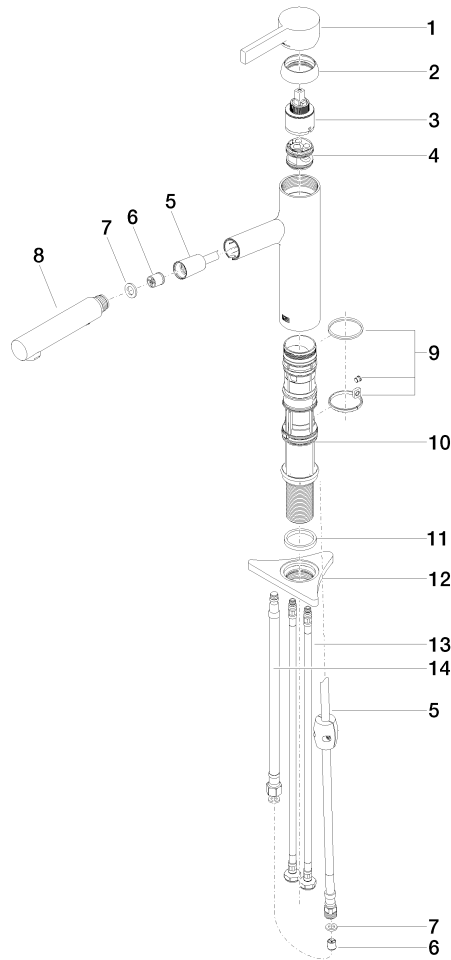

## DORNBACHT LYV Single-lever mixer Pull-out with spray function - Chrome

---

33 960 110

- 230mm projection
- pivotable spout 120°
- air-enriched flow and spray flow
- fabric braided hose 1500 mm
- max. flow 5.2 l/min at 3 bar flow pressure
- lead-free

### Flow rate chart

### Certificates

---

IAPMO\_N-4976 (2). IAPMO\_6397 (2).

**DORNBRAUCH LYV Single-lever mixer Pull-out with spray function - Chrome**

33 960 110

Parts for other finishes can be found here: [Soft Black](#)

**Spare parts list**

No.	Item Number	Name	Quantity used	Delivery time
1	90 20 81 001 00-00	handle	1	2
2	90 28 30 010 00-00	cover	1	2
3	90 15 05 067 00 90	cartridge	1	2
4	90 18 40 227 00 90	insert	1	2
5	90 30 02 101 00 90	hose	1	2
6	90 23 01 051 01 90	flow reducer	1	2
7	90 14 05 081 00 90	seal	1	2
8	90 12 11 181 01-00	shower	1	2
9	90 14 15 062 00 90	gasket kit	1	2
10	90 30 01 211 01 90	shaft	1	2
11	90 14 05 080 00 90	seal	1	2
12	90 23 10 003 00 90	fixing set	1	2
13	04 30 04 102 00 90	High pressure hose 3/8" -	2	2
14	90 30 04 110 00 90	hose	1	2