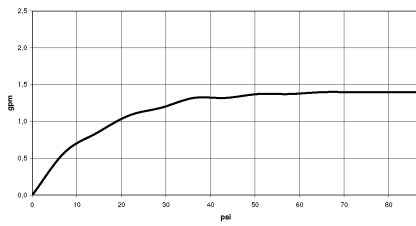

## DORNBACHT LYV Single-lever mixer Pull-out with spray function - Chrome

---

33 960 110

- 230mm projection
- pivotable spout 120°
- air-enriched flow and spray flow
- fabric braided hose 1500 mm
- max. flow 5.2 l/min at 3 bar flow pressure
- lead-free

Intrinsic protection against back flow.

	Chrome	33 960 110-00 0010
	Soft Black	33 960 110-69 0010
	Brushed Nickel	33 960 110-70 0010

### Flow rate chart