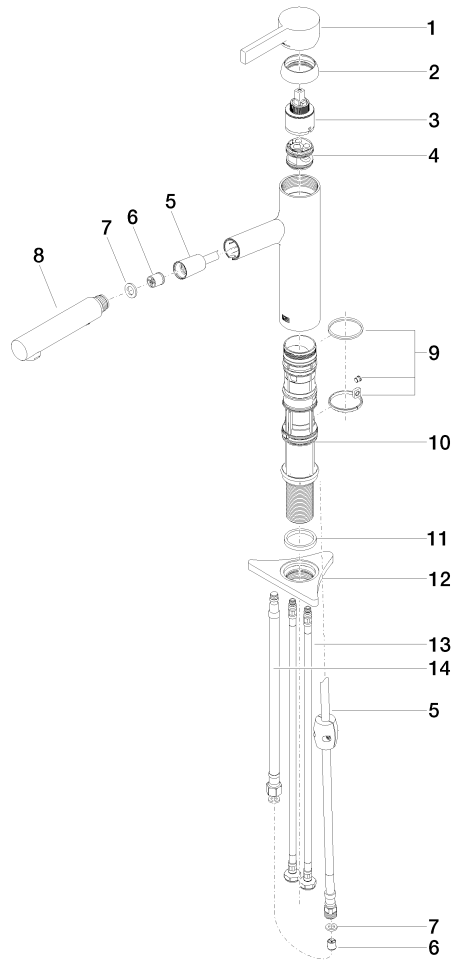

DORNBACHT LYV Single-lever mixer Pull-out with spray function - Soft Black

33 960 110

- 230mm projection
- pivotable spout 120°
- air-enriched flow and spray flow
- fabric braided hose 1500 mm
- max. flow 5.2 l/min at 3 bar flow pressure
- lead-free

Intrinsic protection against back flow.

	Soft Black	33 960 110-69 0010
	Chrome	33 960 110-00 0010
	Brushed Nickel	33 960 110-70 0010

DORNBRACHT LYV Single-lever mixer Pull-out with spray function - Soft Black

33 960 110

Flow rate chart

Codes & Standards

California Energy
Commission
(CEC)

DORNBACHT LYV Single-lever mixer Pull-out with spray function - Soft Black

33 960 110

Certificates

IAPMO_N-4976 (2). IAPMO_6397 (2).

DORNBRAUCH LYV Single-lever mixer Pull-out with spray function - Soft Black

33 960 110

Parts for other finishes can be found here: [Chrome](#)

Spare parts list

No.	Item Number	Name	Quantity used	Delivery time
1	90 20 81 001 00-69	handle	1	2
2	90 28 30 010 00-69	cover	1	2
3	90 15 05 067 00 90	cartridge	1	2
4	90 18 40 227 00 90	insert	1	2
5	90 30 02 101 00 90	hose	1	2
6	90 23 01 051 01 90	flow reducer	1	2
7	90 14 05 081 00 90	seal	1	2
8	90 12 11 181 01-69	shower	1	2
9	90 14 15 062 00 90	gasket kit	1	2
10	90 30 01 211 01 90	shaft	1	2
11	90 14 05 080 00 90	seal	1	2
12	90 23 10 003 00 90	fixing set	1	2
13	04 30 04 102 00 90	High pressure hose 3/8" -	2	2
14	90 30 04 110 00 90	hose	1	2