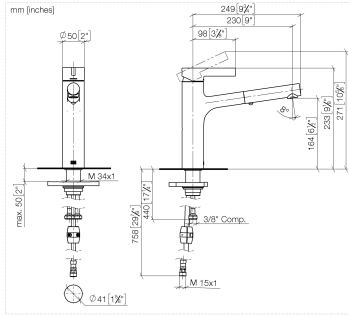

DORNBACHT LYV Single-lever mixer Pull-out with spray function - Soft Black

33 960 110

- 230mm projection
- pivotable spout 120°
- air-enriched flow and spray flow
- fabric braided hose 1500 mm
- max. flow 5.2 l/min at 3 bar flow pressure
- lead-free

Intrinsic protection against back flow.

	Soft Black	33 960 110-69 0010
	Chrome	33 960 110-00 0010
	Brushed Nickel	33 960 110-70 0010

DORNBRACHT LYV Single-lever mixer Pull-out with spray function - Soft Black

33 960 110

Flow rate chart

Codes & Standards

California Energy
Commission
(CEC)

DORNBACHT LYV Single-lever mixer Pull-out with spray function - Soft Black

33 960 110

Certificates

IAPMO_N-4976 (2). IAPMO_6397 (2).

DORNBRAUCH LYV Single-lever mixer Pull-out with spray function - Soft Black

33 960 110

Parts for other finishes can be found here: [Chrome](#)

Spare parts list

No.	Item Number	Name	Quantity used	Delivery time
1	90 20 81 001 00-69	handle	1	2
2	90 28 30 010 00-69	cover	1	2
3	90 15 05 067 00 90	cartridge	1	2
4	90 18 40 227 00 90	insert	1	2
5	90 30 02 101 00 90	hose	1	2
6	90 23 01 051 01 90	flow reducer	1	2
7	90 14 05 081 00 90	seal	1	2
8	90 12 11 181 01-69	shower	1	2
9	90 14 15 062 00 90	gasket kit	1	2
10	90 30 01 211 01 90	shaft	1	2
11	90 14 05 080 00 90	seal	1	2
12	90 23 10 003 00 90	fixing set	1	2
13	04 30 04 102 00 90	High pressure hose 3/8" -	2	2
14	90 30 04 110 00 90	hose	1	2