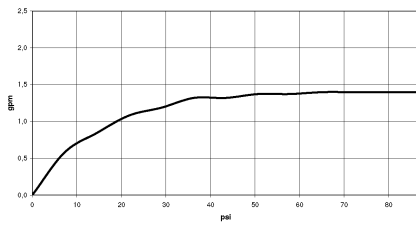

DORNBACHT LYV Single-lever mixer Pull-out with spray function - Soft Black

33 960 110

- 230mm projection
- pivotable spout 120°
- air-enriched flow and spray flow
- fabric braided hose 1500 mm
- max. flow 5.2 l/min at 3 bar flow pressure
- lead-free

Intrinsic protection against back flow.

	Soft Black	33 960 110-69 0010
	Chrome	33 960 110-00 0010
	Brushed Nickel	33 960 110-70 0010

DORNBRACHT LYV Single-lever mixer Pull-out with spray function - Soft Black

33 960 110

Flow rate chart

Codes & Standards

California Energy
Commission
(CEC)

DORNBACHT LYV Single-lever mixer Pull-out with spray function - Soft Black

33 960 110

Certificates

IAPMO_N-4976 (2). IAPMO_6397 (2).