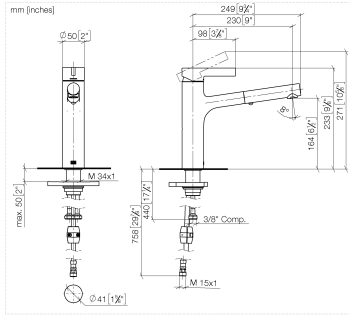

DORNBACHT LYV Single-lever mixer Pull-out with spray function - Brushed Nickel

33 960 110

- 230mm projection
- pivotable spout 120°
- air-enriched flow and spray flow
- fabric braided hose 1500 mm
- max. flow 5.2 l/min at 3 bar flow pressure
- lead-free

Intrinsic protection against back flow.

	Brushed Nickel	33 960 110-70 0010
	Chrome	33 960 110-00 0010
	Soft Black	33 960 110-69 0010

DORNBRACHT LYV Single-lever mixer Pull-out with spray function - Brushed Nickel

33 960 110

Flow rate chart

Codes & Standards

California Energy
Commission
(CEC)

DORNBACHT LYV Single-lever mixer Pull-out with spray function - Brushed Nickel

33 960 110

Certificates

IAPMO_N-4976 (2). IAPMO_6397 (2).

DORNBRAUCH LYV Single-lever mixer Pull-out with spray function - Brushed Nickel

33 960 110

Parts for other finishes can be found here: [Chrome](#)

Spare parts list

No.	Item Number	Name	Quantity used	Delivery time
1	90 20 81 001 00-70	handle	1	2
2	90 28 30 010 00-70	cover	1	2
3	90 15 05 067 00 90	cartridge	1	2
4	90 18 40 227 00 90	insert	1	2
5	90 30 02 101 00 90	hose	1	2
6	90 23 01 051 01 90	flow reducer	1	2
7	90 14 05 081 00 90	seal	1	2
8	90 12 11 181 01-70	shower	1	2
9	90 14 15 062 00 90	gasket kit	1	2
10	90 30 01 211 01 90	shaft	1	2
11	90 14 05 080 00 90	seal	1	2
12	90 23 10 003 00 90	fixing set	1	2
13	04 30 04 102 00 90	High pressure hose 3/8" -	2	2
14	90 30 04 110 00 90	hose	1	2