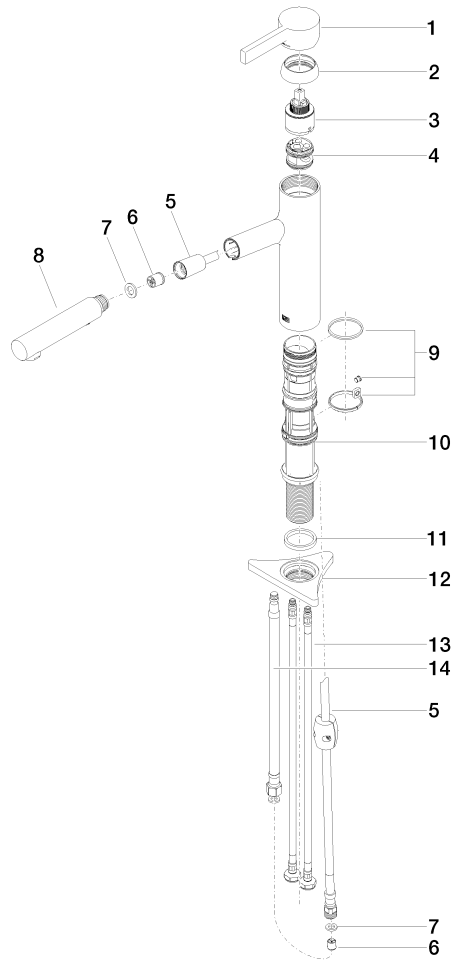

DORNBACHT LYV Single-lever mixer Pull-out with spray function - Brushed Nickel

33 960 110

- 230mm projection
- pivotable spout 120°
- air-enriched flow and spray flow
- fabric braided hose 1500 mm
- max. flow 5.2 l/min at 3 bar flow pressure
- lead-free

Intrinsic protection against back flow.

	Brushed Nickel	33 960 110-70 0010
	Chrome	33 960 110-00 0010
	Soft Black	33 960 110-69 0010

DORNBRACHT LYV Single-lever mixer Pull-out with spray function - Brushed Nickel

33 960 110

Flow rate chart

Codes & Standards

California Energy
Commission
(CEC)

DORNBACHT LYV Single-lever mixer Pull-out with spray function - Brushed Nickel

33 960 110

Certificates

IAPMO_N-4976 (2). IAPMO_6397 (2).

DORNBRAUCH LYV Single-lever mixer Pull-out with spray function - Brushed Nickel

33 960 110

Parts for other finishes can be found here: [Chrome](#)

Spare parts list

No.	Item Number	Name	Quantity used	Delivery time
1	90 20 81 001 00-70	handle	1	2
2	90 28 30 010 00-70	cover	1	2
3	90 15 05 067 00 90	cartridge	1	2
4	90 18 40 227 00 90	insert	1	2
5	90 30 02 101 00 90	hose	1	2
6	90 23 01 051 01 90	flow reducer	1	2
7	90 14 05 081 00 90	seal	1	2
8	90 12 11 181 01-70	shower	1	2
9	90 14 15 062 00 90	gasket kit	1	2
10	90 30 01 211 01 90	shaft	1	2
11	90 14 05 080 00 90	seal	1	2
12	90 23 10 003 00 90	fixing set	1	2
13	04 30 04 102 00 90	High pressure hose 3/8" -	2	2
14	90 30 04 110 00 90	hose	1	2