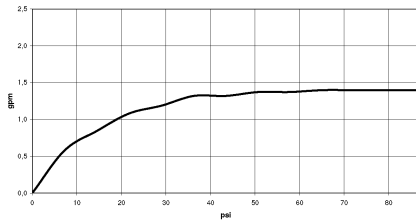

DORNBACHT LYV Single-lever mixer Pull-out with spray function - Brushed Nickel

33 960 110

- 230mm projection
- pivotable spout 120°
- air-enriched flow and spray flow
- fabric braided hose 1500 mm
- max. flow 5.2 l/min at 3 bar flow pressure
- lead-free

Intrinsic protection against back flow.

	Brushed Nickel	33 960 110-70 0010
	Chrome	33 960 110-00 0010
	Soft Black	33 960 110-69 0010

DORNBRACHT LYV Single-lever mixer Pull-out with spray function - Brushed Nickel

33 960 110

Flow rate chart

Codes & Standards

California Energy
Commission
(CEC)

DORNBACHT LYV Single-lever mixer Pull-out with spray function - Brushed Nickel

33 960 110

Certificates

IAPMO_N-4976 (2). IAPMO_6397 (2).