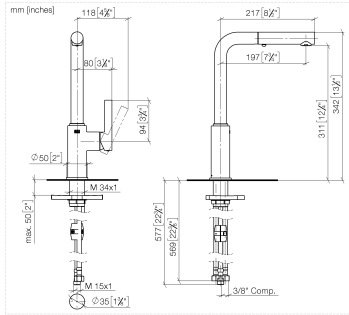

DORNBRACHT PIUR Single-lever mixer Pull-out with spray function - Chrome

33 960 210

- 197mm projection
- pivotable spout 360°
- air-enriched flow and spray flow
- max. flow 5.2 l/min at 3 bar flow pressure
- lead-free
- fabric braided hose 1500 mm

Intrinsic protection against back flow.

	Chrome	33 960 210-00 0010
	Soft Black	33 960 210-69 0010
	Brushed Nickel	33 960 210-70 0010

DORNBRACHT PIUR Single-lever mixer Pull-out with spray function - Chrome

33 960 210

Flow rate chart

Codes & Standards

California Energy
Commission
(CEC)

DORNBACHT PIUR Single-lever mixer Pull-out with spray function - Chrome

33 960 210

Certificates

IAPMO_N-4976 (2). IAPMO_6397 (2).

DORNBACHT PIUR Single-lever mixer Pull-out with spray function - Chrome

33 960 210

Parts for other finishes can be found here: [Soft Black](#)

Spare parts list

No.	Item Number	Name	Quantity used	Delivery time
1	90 12 11 181 01-00	shower	1	2
2	90 14 05 081 00 90	seal	1	2
3	90 23 01 051 02 90	flow reducer	1	2
4	90 30 02 101 00 90	hose	1	2
5	90 14 15 060 00 90	gasket kit	1	2
6	90 15 05 060 00 90	cartridge	1	2
7	90 28 30 011 00-00	cover	1	2
8	90 20 21 001 00-00	handle	1	2
9	90 27 21 001 00-00	rosette	1	2
10	90 30 01 200 00 90	shaft	1	2
11	90 23 10 003 00 90	fixing set	1	2
12	04 30 04 103 00 90	hose	2	2
13	90 30 04 110 00 90	hose	1	2