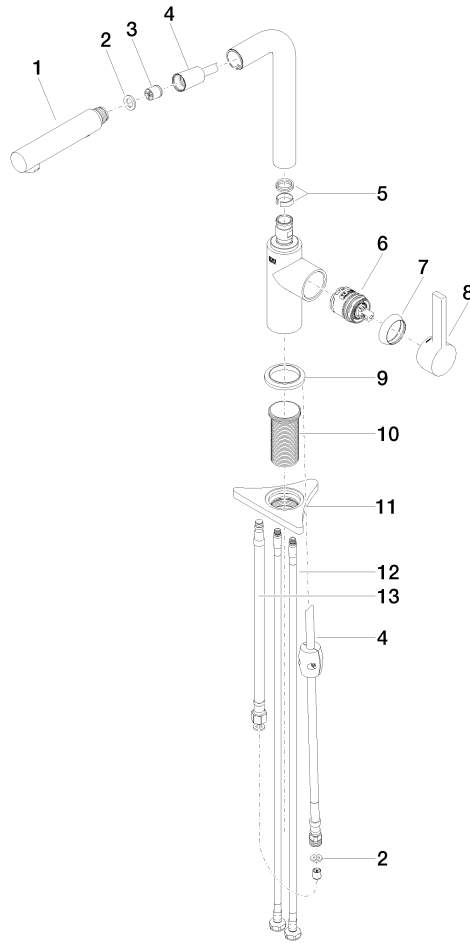

DORNBRACHT PIUR Single-lever mixer Pull-out with spray function - Chrome

33 960 210

- 197mm projection
- pivotable spout 360°
- air-enriched flow and spray flow
- max. flow 5.2 l/min at 3 bar flow pressure
- lead-free
- fabric braided hose 1500 mm

Intrinsic protection against back flow.

	Chrome	33 960 210-00 0010
	Soft Black	33 960 210-69 0010
	Brushed Nickel	33 960 210-70 0010

DORNBRACHT PIUR Single-lever mixer Pull-out with spray function - Chrome

33 960 210

Flow rate chart

Codes & Standards

California Energy
Commission
(CEC)

DORNBACHT PIUR Single-lever mixer Pull-out with spray function - Chrome

33 960 210

Certificates

IAPMO_N-4976 (2). IAPMO_6397 (2).

DORNBACHT PIUR Single-lever mixer Pull-out with spray function - Chrome

33 960 210

Parts for other finishes can be found here: [Soft Black](#)

Spare parts list

No.	Item Number	Name	Quantity used	Delivery time
1	90 12 11 181 01-00	shower	1	2
2	90 14 05 081 00 90	seal	1	2
3	90 23 01 051 02 90	flow reducer	1	2
4	90 30 02 101 00 90	hose	1	2
5	90 14 15 060 00 90	gasket kit	1	2
6	90 15 05 060 00 90	cartridge	1	2
7	90 28 30 011 00-00	cover	1	2
8	90 20 21 001 00-00	handle	1	2
9	90 27 21 001 00-00	rosette	1	2
10	90 30 01 200 00 90	shaft	1	2
11	90 23 10 003 00 90	fixing set	1	2
12	04 30 04 103 00 90	hose	2	2
13	90 30 04 110 00 90	hose	1	2