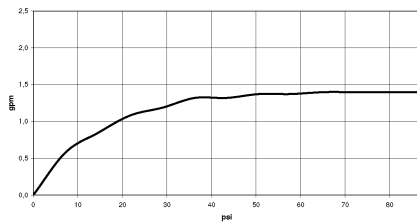

DORNBACHT PIUR Single-lever mixer Pull-out with spray function - Soft Black

33 960 210

- 197mm projection
- pivotable spout 360°
- air-enriched flow and spray flow
- max. flow 5.2 l/min at 3 bar flow pressure
- lead-free
- fabric braided hose 1500 mm

Intrinsic protection against back flow.

	Soft Black	33 960 210-69 0010
	Chrome	33 960 210-00 0010
	Brushed Nickel	33 960 210-70 0010

DORNBRACHT PIUR Single-lever mixer Pull-out with spray function - Soft Black

33 960 210

Flow rate chart

Codes & Standards

California Energy
Commission
(CEC)

DORNBACHT PIUR Single-lever mixer Pull-out with spray function - Soft Black

33 960 210

Certificates

IAPMO_N-4976 (2). IAPMO_6397 (2).