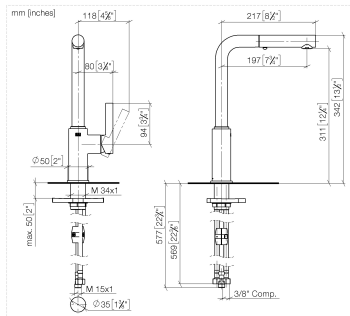

DORNBACHT PIUR Single-lever mixer Pull-out with spray function - Soft Black

33 960 210

- 197mm projection
- pivotable spout 360°
- air-enriched flow and spray flow
- max. flow 5.2 l/min at 3 bar flow pressure
- lead-free
- fabric braided hose 1500 mm

Intrinsic protection against back flow.

	Soft Black	33 960 210-69 0010
	Chrome	33 960 210-00 0010
	Brushed Nickel	33 960 210-70 0010

DORNBRACHT PIUR Single-lever mixer Pull-out with spray function - Soft Black

33 960 210

Flow rate chart

Codes & Standards

California Energy
Commission
(CEC)

DORNBACHT PIUR Single-lever mixer Pull-out with spray function - Soft Black

33 960 210

Certificates

IAPMO_N-4976 (2). IAPMO_6397 (2).

DORNBACHT PIUR Single-lever mixer Pull-out with spray function - Soft Black

33 960 210

Parts for other finishes can be found here: [Chrome](#)

Spare parts list

No.	Item Number	Name	Quantity used	Delivery time
1	90 12 11 181 01-69	shower	1	2
2	90 14 05 081 00 90	seal	1	2
3	90 23 01 051 01 90	flow reducer	1	2
4	90 30 02 101 00 90	hose	1	2
5	90 14 15 060 00 90	gasket kit	1	2
6	90 15 05 060 00 90	cartridge	1	2
7	90 28 30 011 00-69	cover	1	2
8	90 20 21 001 00-69	handle	1	2
9	90 27 21 001 00-69	rosette	1	2
10	90 30 01 200 00 90	shaft	1	2
11	90 23 10 003 00 90	fixing set	1	2
12	04 30 04 103 00 90	hose	2	2
13	90 30 04 110 00 90	hose	1	2