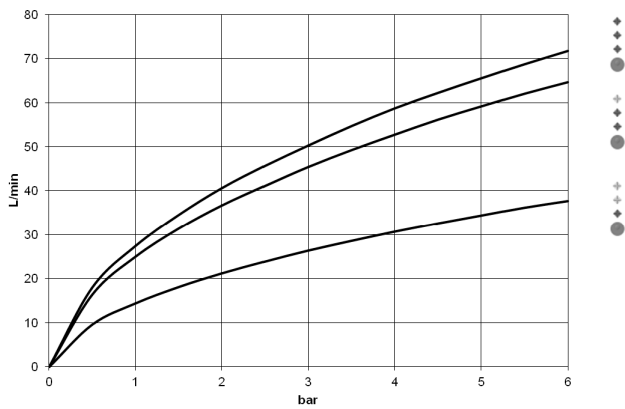

34 201 979

- 210mm projection
- circular normal flow
- rotary diverter with volume control and shut-off function
- 3/8" shower outlet
- slide-on rosettes Ø 60 mm
- 1/2" connection
- gauge 150 mm - 15 mm
- max. flow 16.9 l/min at 3 bar flow pressure
- WRAS 2201054

Intrinsic protection against back flow.

	Light Gold	34 201 979-26
	Chrome	34 201 979-00
	Brushed Platinum	34 201 979-06
	Dark Chrome	34 201 979-19
	Brushed Light Gold	34 201 979-27
	Matte Black	34 201 979-33
	Brushed Bronze	34 201 979-42
	Brushed Champagne (22kt Gold)	34 201 979-46
	Champagne (22kt Gold)	34 201 979-47
	Brushed Chrome	34 201 979-93
	Brushed Dark Platinum	34 201 979-99

34 201 979

mm [inches]

Flow rate chart

Codes & Standards

California Energy
Commission
(CEC)

META Bath thermostat for wall mounting without shower set - Light Gold

META

34 201 979