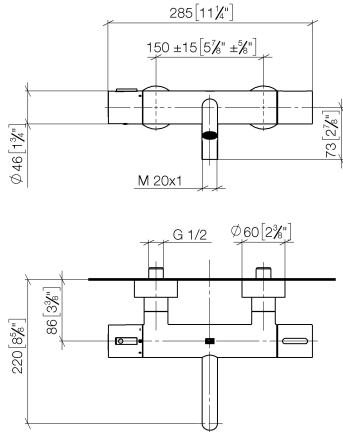

34 201 979

- 210mm projection
- circular normal flow
- rotary diverter with volume control and shut-off function
- 3/8" shower outlet
- slide-on rosettes Ø 60 mm
- 1/2" connection
- gauge 150 mm - 15 mm
- max. flow 16.9 l/min at 3 bar flow pressure
- WRAS 2201054

34 201 979

mm [inches]

Flow rate chart

Codes & Standards

California Energy
Commission
(CEC)

META Bath thermostat for wall mounting without shower set - Light Gold

META

34 201 979