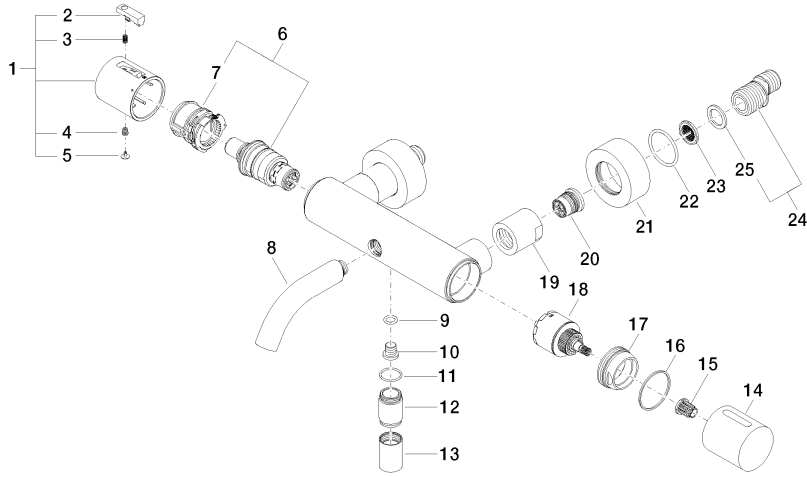

34 201 979

- 210mm projection
- circular normal flow
- rotary diverter with volume control and shut-off function
- 3/8" shower outlet
- slide-on rosettes Ø 60 mm
- 1/2" connection
- gauge 150 mm - 15 mm
- max. flow 16.9 l/min at 3 bar flow pressure
- WRAS 2201054

Required miscellaneous

	Concealed adapter - •please order two adapters (USA only)	35 080 970-90 0010
---	---	-----------------------

34 201 979

mm [inches]

Flow rate chart

Codes & Standards

California Energy
Commission
(CEC)

META Bath thermostat for wall mounting without shower set - Matte Black

META

34 201 979

Certificates

LGA_18609.

WRAS_2201054.

Belgaqua_21-032-
27_5.

34 201 979

34 201 979

Spare parts list

No.	Item Number	Name	Quantity used	Delivery time
1	90 17 33 004 00-33	handle	1	30
2	90 21 33 011 00-13	handle	1	2
3	90 16 02 027 00 90	spring	1	2
4	90 30 30 136 00 90	screw	1	2
5	90 31 20 049 00-13	plug	1	30
6	90 15 02 070 00 90	cartridge	1	2
7	90 30 40 010 00 90	regulator	1	2
8	90 11 06 214 00-33	spout	1	30
9	09 14 10 139 90	seal	1	2
10	08 30 30 701 90	screw	1	2
11	90 14 10 032 00 90	seal	1	2
12	09 24 03 115 20-33	nipple	1	30
13	90 21 02 069 00-33	cover	1	30
14	09 20 97 020-33	handle	1	30
15	90 12 12 002 00 90	fixing cap	1	2
16	09 14 15 052 90	ring	1	2
17	09 24 04 141-33	nut	1	30
18	90 15 05 033 00 90	diverter	1	2
19	09 23 10 048-33	nut	2	30
20	90 29 05 024 00 90	nipple	2	2
21	09 27 62 004-33	rosette	2	30
22	09 14 10 119 90	seal	2	2
23	09 29 03 020 90	insert	2	2
24	04 11 04 032 00 90	connection	2	2
25	09 14 20 010 90	seal	2	2