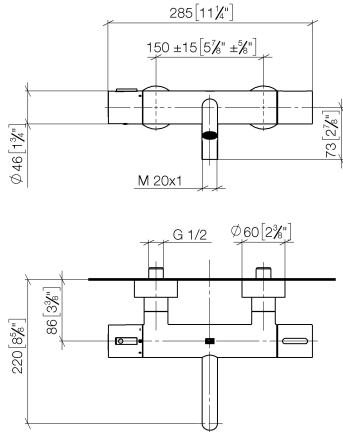

34 201 979

- 210mm projection
- circular normal flow
- rotary diverter with volume control and shut-off function
- 3/8" shower outlet
- slide-on rosettes Ø 60 mm
- 1/2" connection
- gauge 150 mm - 15 mm
- max. flow 16.9 l/min at 3 bar flow pressure
- WRAS 2201054

Required miscellaneous

	Concealed adapter - •please order two adapters (USA only)	35 080 970-90 0010
---	---	-----------------------

34 201 979

mm [inches]

Flow rate chart

Codes & Standards

California Energy
Commission
(CEC)

34 201 979

Spare parts list

No.	Item Number	Name	Quantity used	Delivery time
1	90 17 33 004 00-33	handle	1	30
2	90 21 33 011 00-13	handle	1	2
3	90 16 02 027 00 90	spring	1	2
4	90 30 30 136 00 90	screw	1	2
5	90 31 20 049 00-13	plug	1	30
6	90 15 02 070 00 90	cartridge	1	2
7	90 30 40 010 00 90	regulator	1	2
8	90 11 06 214 00-33	spout	1	30
9	09 14 10 139 90	seal	1	2
10	08 30 30 701 90	screw	1	2
11	90 14 10 032 00 90	seal	1	2
12	09 24 03 115 20-33	nipple	1	30
13	90 21 02 069 00-33	cover	1	30
14	09 20 97 020-33	handle	1	30
15	90 12 12 002 00 90	fixing cap	1	2
16	09 14 15 052 90	ring	1	2
17	09 24 04 141-33	nut	1	30
18	90 15 05 033 00 90	diverter	1	2
19	09 23 10 048-33	nut	2	30
20	90 29 05 024 00 90	nipple	2	2
21	09 27 62 004-33	rosette	2	30
22	09 14 10 119 90	seal	2	2
23	09 29 03 020 90	insert	2	2
24	04 11 04 032 00 90	connection	2	2
25	09 14 20 010 90	seal	2	2