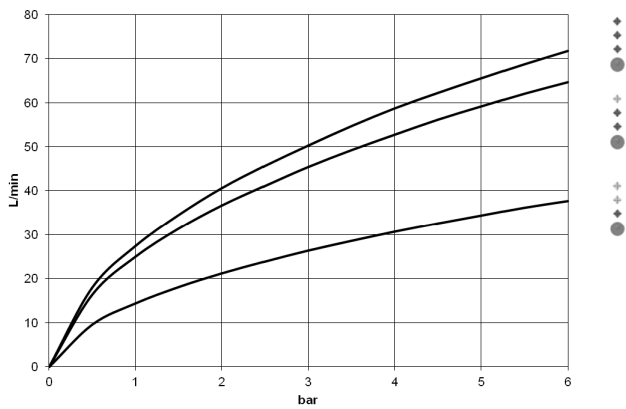

Required miscellaneous

	Concealed adapter - •please order two adapters (USA only)	35 080 970-90 0010
---	---	-----------------------

34 201 979

mm [inches]

Flow rate chart

Codes & Standards

California Energy
Commission
(CEC)