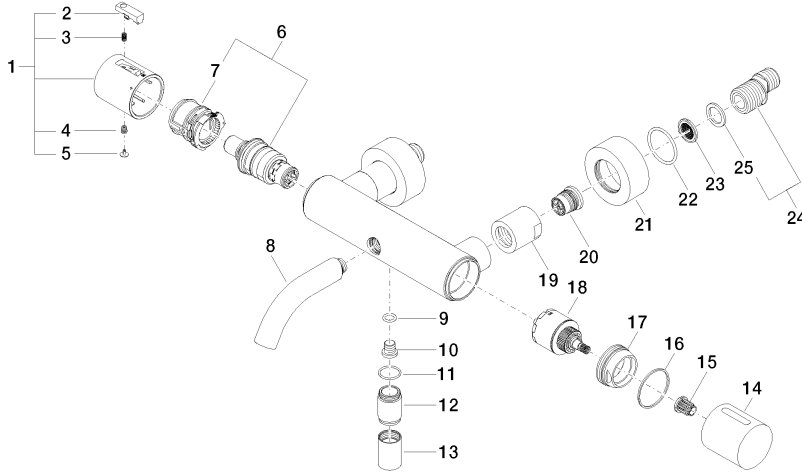

34 201 979

- 210mm projection
- circular normal flow
- rotary diverter with volume control and shut-off function
- 3/8" shower outlet
- slide-on rosettes Ø 60 mm
- 1/2" connection
- gauge 150 mm - 15 mm
- max. flow 16.9 l/min at 3 bar flow pressure
- WRAS 2201054

34 201 979

mm [inches]

Flow rate chart

Codes & Standards

California Energy
Commission
(CEC)

META Bath thermostat for wall mounting without shower set - Brushed Chrome

META

34 201 979

Certificates

LGA_18609.

WRAS_2201054.

Belgaqua_21-032-
27_5.

34 201 979

Parts for other finishes can be found here: [Chrome](#)

META Bath thermostat for wall mounting without shower set - Brushed Chrome

META

34 201 979

Spare parts list

No.	Item Number	Name	Quantity used	Delivery time
1	90 17 33 004 00-93	handle	1	20
2	90 21 33 011 00-13	handle	1	2
3	90 16 02 027 00 90	spring	1	2
4	90 30 30 136 00 90	screw	1	2
5	90 31 20 049 00-13	plug	1	30
6	90 15 02 070 00 90	cartridge	1	2
7	90 30 40 010 00 90	regulator	1	2
8	90 11 06 214 00-93	spout	1	20
9	09 14 10 139 90	seal	1	2
10	08 30 30 701 90	screw	1	2
11	90 14 10 032 00 90	seal	1	2
12	09 24 03 115 20-93	nipple	1	20
13	90 21 02 069 00-93	cover	1	-
Spare part can no longer be ordered, please order the replacement item				
14	09 20 97 020-93	handle	1	20
15	90 12 12 002 00 90	fixing cap	1	2
16	09 14 15 052 90	ring	1	2
17	09 24 04 141-93	nut	1	20
18	90 15 05 033 00 90	diverter	1	2
19	09 23 10 048-93	nut	2	20
20	90 29 05 024 00 90	nipple	2	2
21	09 27 62 004-93	rosette	2	20
22	09 14 10 119 90	seal	2	2
23	09 29 03 020 90	insert	2	2
24	04 11 04 032 00 90	connection	2	2
25	09 14 20 010 90	seal	2	2