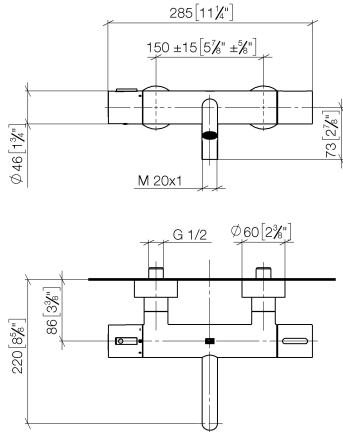

34 201 979

- 210mm projection
- circular normal flow
- rotary diverter with volume control and shut-off function
- 3/8" shower outlet
- slide-on rosettes Ø 60 mm
- 1/2" connection
- gauge 150 mm - 15 mm
- max. flow 16.9 l/min at 3 bar flow pressure
- WRAS 2201054

34 201 979

mm [inches]

Flow rate chart

Codes & Standards

California Energy
Commission
(CEC)

META Bath thermostat for wall mounting without shower set - Brushed Chrome

META

34 201 979

34 201 979

Spare parts list

No.	Item Number	Name	Quantity used	Delivery time
1	90 17 33 004 00-93	handle	1	20
2	90 21 33 011 00-13	handle	1	2
3	90 16 02 027 00 90	spring	1	2
4	90 30 30 136 00 90	screw	1	2
5	90 31 20 049 00-13	plug	1	30
6	90 15 02 070 00 90	cartridge	1	2
7	90 30 40 010 00 90	regulator	1	2
8	90 11 06 214 00-93	spout	1	20
9	09 14 10 139 90	seal	1	2
10	08 30 30 701 90	screw	1	2
11	90 14 10 032 00 90	seal	1	2
12	09 24 03 115 20-93	nipple	1	20
13	90 21 02 069 00-93	cover	1	-
Spare part can no longer be ordered, please order the replacement item				
14	09 20 97 020-93	handle	1	20
15	90 12 12 002 00 90	fixing cap	1	2
16	09 14 15 052 90	ring	1	2
17	09 24 04 141-93	nut	1	20
18	90 15 05 033 00 90	diverter	1	2
19	09 23 10 048-93	nut	2	20
20	90 29 05 024 00 90	nipple	2	2
21	09 27 62 004-93	rosette	2	20
22	09 14 10 119 90	seal	2	2
23	09 29 03 020 90	insert	2	2
24	04 11 04 032 00 90	connection	2	2
25	09 14 20 010 90	seal	2	2