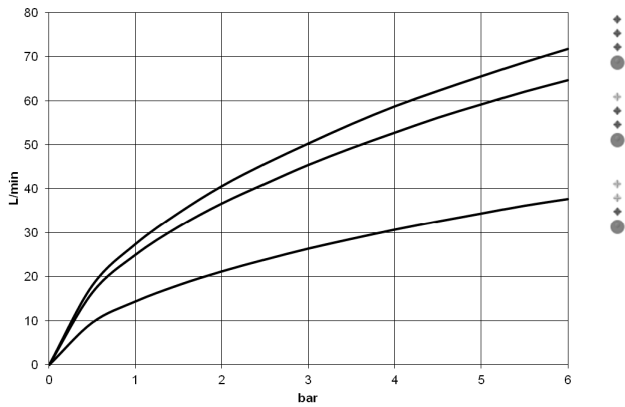

34 201 979

- 210mm projection
- circular normal flow
- rotary diverter with volume control and shut-off function
- 3/8" shower outlet
- slide-on rosettes Ø 60 mm
- 1/2" connection
- gauge 150 mm - 15 mm
- max. flow 16.9 l/min at 3 bar flow pressure
- WRAS 2201054

Intrinsic protection against back flow.

	Brushed Chrome	34 201 979-93
	Chrome	34 201 979-00
	Brushed Platinum	34 201 979-06
	Dark Chrome	34 201 979-19
	Light Gold	34 201 979-26
	Brushed Light Gold	34 201 979-27
	Matte Black	34 201 979-33
	Brushed Bronze	34 201 979-42
	Brushed Champagne (22kt Gold)	34 201 979-46
	Champagne (22kt Gold)	34 201 979-47
	Brushed Dark Platinum	34 201 979-99

34 201 979

mm [inches]

Flow rate chart

Codes & Standards

California Energy
Commission
(CEC)

META Bath thermostat for wall mounting without shower set - Brushed Chrome

META

34 201 979