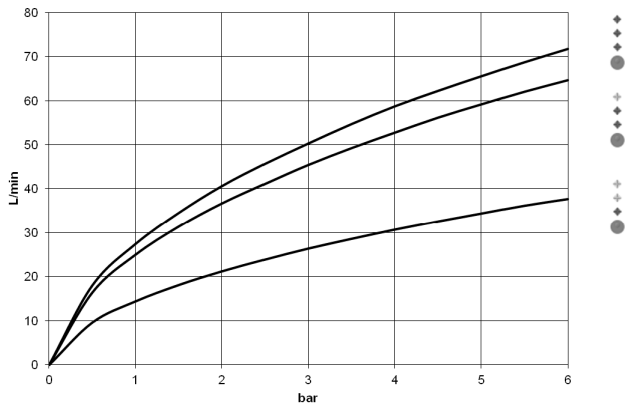

META Bath thermostat for wall mounting without shower set - Brushed Dark Platinum

META

34 201 979

- 210mm projection
- circular normal flow
- rotary diverter with volume control and shut-off function
- 3/8" shower outlet
- slide-on rosettes Ø 60 mm
- 1/2" connection
- gauge 150 mm - 15 mm
- max. flow 16.9 l/min at 3 bar flow pressure
- WRAS 2201054

Required miscellaneous

**Concealed adapter -** 35 080 970-90  
 •please order two adapters (USA only) 0010

34 201 979

mm [inches]

**Flow rate chart**

**Codes & Standards**

California Energy  
Commission  
(CEC)