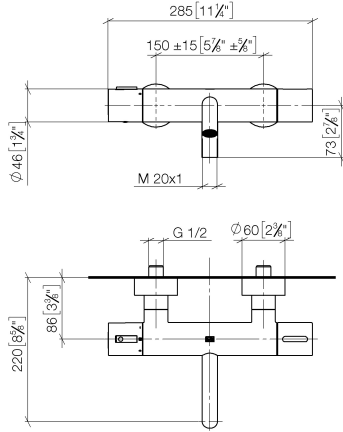

META Bath thermostat for wall mounting without shower set - Brushed Dark Platinum

META

34 201 979

- 210mm projection
- circular normal flow
- rotary diverter with volume control and shut-off function
- 3/8" shower outlet
- slide-on rosettes Ø 60 mm
- 1/2" connection
- gauge 150 mm - 15 mm
- max. flow 16.9 l/min at 3 bar flow pressure
- WRAS 2201054

Required miscellaneous

**Concealed adapter -** 35 080 970-90  
 •please order two adapters (USA only) 0010

34 201 979

mm [inches]

**Flow rate chart**

**Codes & Standards**

California Energy  
Commission  
(CEC)