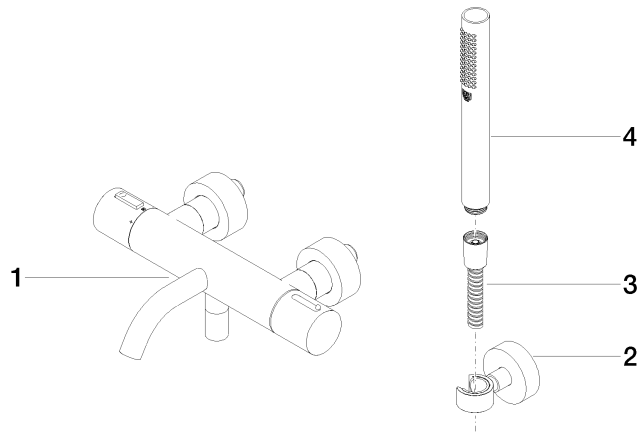

34 234 979

- spout: circular, air-enriched flow
  - max. flow 16.9 l/min at 3 bar flow pressure
  - Hand shower: COMPACT RAIN, max. flow rate 6.8 l/min (at 3 bar)
  - complete hand shower set with anti-scale system
  - rotary diverter with volume control and shut-off function
  - slide-on rosettes Ø 60 mm
  - 210mm projection
  - 1/2" connection
  - gauge 150 mm - 15 mm
  - metal shower hose 1250mm with integrated anti-twist protection
  - shower holder rosette Ø 57mm
- Intrinsic protection against back flow.**

## META Bath thermostat for wall mounting with hand shower set - Chrome

---

META

34 234 979

### Certificates

---

LGA\_18609.

Belgaqua\_21-032-  
27\_5.

34 234 979

**Spare parts list**

No.	Item Number	Name	Quantity used	Delivery time
1	34 201 979-00	META Bath thermostat for wall mounting without shower set - Chrome	1	10
2	28 050 920-00	holder	1	60
3	90 30 02 072 00-00	Metal shower hose 1/2" x 3/8" x 1250 mm - Chrome	1	10
4	28 019 979-00	Hand shower - Chrome	1	2