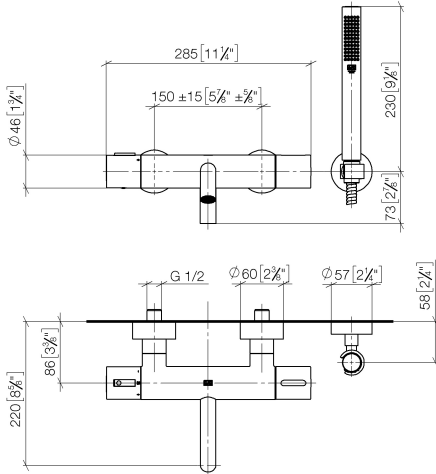

34 234 979

- spout: circular, air-enriched flow
  - max. flow 16.9 l/min at 3 bar flow pressure
  - Hand shower: COMPACT RAIN, max. flow rate 6.8 l/min (at 3 bar)
  - complete hand shower set with anti-scale system
  - rotary diverter with volume control and shut-off function
  - slide-on rosettes Ø 60 mm
  - 210mm projection
  - 1/2" connection
  - gauge 150 mm - 15 mm
  - metal shower hose 1250mm with integrated anti-twist protection
  - shower holder rosette Ø 57mm
- Intrinsic protection against back flow.**

**Required miscellaneous**

	<b>Concealed adapter -</b> •please order two adapters (USA only)	35 080 970-90 0010
---	---	-----------------------

34 234 979

mm [inches]

**Flow rate chart**

**Codes & Standards**

### Certificates

---

LGA\_18609.

Belgaqua\_21-032-  
27\_5.

34 234 979

**Spare parts list**

No.	Item Number	Name	Quantity used	Delivery time
1	34 201 979-00	META Bath thermostat for wall mounting without shower set - Chrome	1	10
2	28 050 920-00	holder	1	60
3	90 30 02 072 00-00	Metal shower hose 1/2" x 3/8" x 1250 mm - Chrome	1	10
4	28 019 979-00	Hand shower - Chrome	1	2