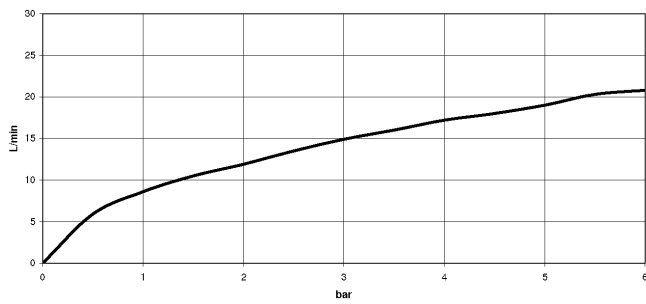

**Required miscellaneous**

	<b>Concealed adapter -</b> •please order two adapters (USA only)	35 080 970-90 0010
---	---	-----------------------

34 234 979

mm [inches]

**Flow rate chart**

**Codes & Standards**