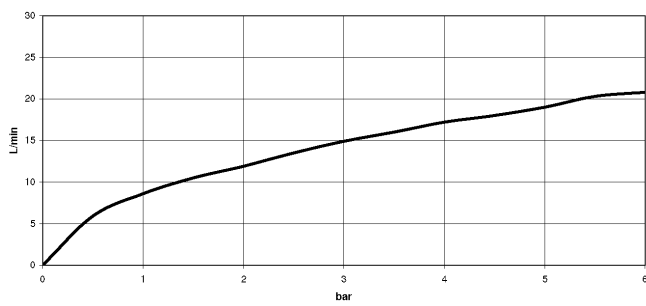

34 234 979

- spout: circular, air-enriched flow
  - max. flow 16.9 l/min at 3 bar flow pressure
  - Hand shower: COMPACT RAIN, max. flow rate 6.8 l/min (at 3 bar)
  - complete hand shower set with anti-scale system
  - rotary diverter with volume control and shut-off function
  - slide-on rosettes Ø 60 mm
  - 210mm projection
  - 1/2" connection
  - gauge 150 mm - 15 mm
  - metal shower hose 1250mm with integrated anti-twist protection
  - shower holder rosette Ø 57mm
- Intrinsic protection against back flow.**

**Required miscellaneous**

	<b>Concealed adapter -</b> ●please order two adapters (USA only)	35 080 970-90 0010
---	---	-----------------------

34 234 979

mm [inches]

**Flow rate chart**

**Codes & Standards**