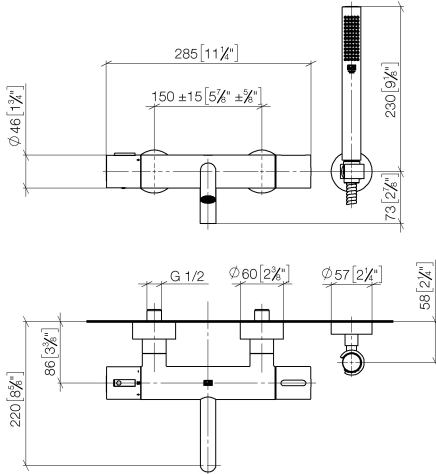

34 234 979

- spout: circular, air-enriched flow
  - max. flow 16.9 l/min at 3 bar flow pressure
  - Hand shower: COMPACT RAIN, max. flow rate 6.8 l/min (at 3 bar)
  - complete hand shower set with anti-scale system
  - rotary diverter with volume control and shut-off function
  - slide-on rosettes Ø 60 mm
  - 210mm projection
  - 1/2" connection
  - gauge 150 mm - 15 mm
  - metal shower hose 1250mm with integrated anti-twist protection
  - shower holder rosette Ø 57mm
- Intrinsic protection against back flow.**

**Required miscellaneous**

	<b>Concealed adapter -</b> ●please order two adapters (USA only)	35 080 970-90 0010
---	---	-----------------------

34 234 979

mm [inches]

**Flow rate chart**

**Codes & Standards**

California Energy  
Commission  
(CEC)

META Bath thermostat for wall mounting with hand shower set - Dark Chrome

---

META

34 234 979

Certificates

---

LGA\_18609.