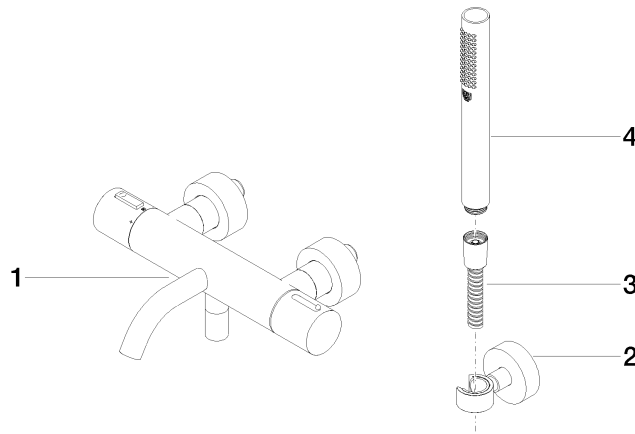

34 234 979

- spout: circular, air-enriched flow
- max. flow 16.9 l/min at 3 bar flow pressure
- Hand shower: COMPACT RAIN, max. flow rate 6.8 l/min (at 3 bar)
- complete hand shower set with anti-scale system
- rotary diverter with volume control and shut-off function
- slide-on rosettes Ø 60 mm
- 210mm projection
- 1/2" connection
- gauge 150 mm - 15 mm
- metal shower hose 1250mm with integrated anti-twist protection
- shower holder rosette Ø 57mm

34 234 979

mm [inches]

Flow rate chart

Codes & Standards

California Energy
Commission
(CEC)

META Bath thermostat for wall mounting with hand shower set - Light Gold

META

34 234 979

Certificates

LGA_18609.

34 234 979

Parts for other finishes can be found here: [Chrome](#)

Spare parts list

No.	Item Number	Name	Quantity used	Delivery time
1	34 201 979-26	META Bath thermostat for wall mounting without shower set - Light Gold	1	30
2	28 050 920-26	holder	1	-
Spare part can no longer be ordered, please order the replacement item				
3	90 30 02 072 00-26	Metal shower hose 1/2" x 3/8" x 1250 mm - Light Gold	1	30
4	28 019 979-26	shower	1	-
Spare part can no longer be ordered, please order the replacement item				