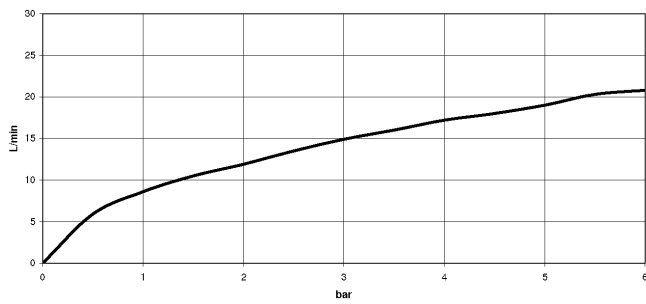

34 234 979

- spout: circular, air-enriched flow
- max. flow 16.9 l/min at 3 bar flow pressure
- Hand shower: COMPACT RAIN, max. flow rate 6.8 l/min (at 3 bar)
- complete hand shower set with anti-scale system
- rotary diverter with volume control and shut-off function
- slide-on rosettes Ø 60 mm
- 210mm projection
- 1/2" connection
- gauge 150 mm - 15 mm
- metal shower hose 1250mm with integrated anti-twist protection
- shower holder rosette Ø 57mm

34 234 979

mm [inches]

Flow rate chart

Codes & Standards

California Energy
Commission
(CEC)

META Bath thermostat for wall mounting with hand shower set - Light Gold

META

34 234 979