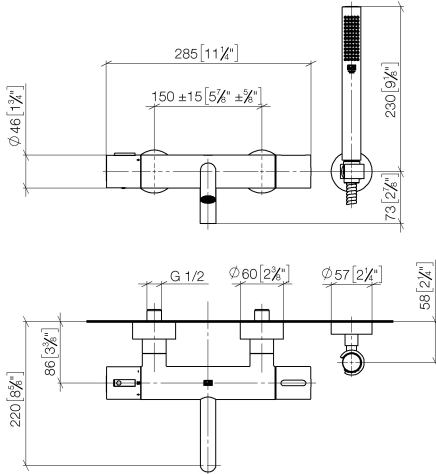

34 234 979

- spout: circular, air-enriched flow
- max. flow 16.9 l/min at 3 bar flow pressure
- Hand shower: COMPACT RAIN, max. flow rate 6.8 l/min (at 3 bar)
- complete hand shower set with anti-scale system
- rotary diverter with volume control and shut-off function
- slide-on rosettes Ø 60 mm
- 210mm projection
- 1/2" connection
- gauge 150 mm - 15 mm
- metal shower hose 1250mm with integrated anti-twist protection
- shower holder rosette Ø 57mm

Intrinsic protection against back flow.

	Light Gold	34 234 979-26
	Chrome	34 234 979-00
	Brushed Platinum	34 234 979-06
	Dark Chrome	34 234 979-19
	Brushed Light Gold	34 234 979-27
	Matte Black	34 234 979-33
	Brushed Bronze	34 234 979-42
	Brushed Champagne (22kt Gold)	34 234 979-46
	Champagne (22kt Gold)	34 234 979-47
	Brushed Chrome	34 234 979-93
	Brushed Dark Platinum	34 234 979-99

34 234 979

mm [inches]

Flow rate chart

Codes & Standards

California Energy
Commission
(CEC)

META Bath thermostat for wall mounting with hand shower set - Light Gold

META

34 234 979

Certificates

LGA_18609.

34 234 979

Parts for other finishes can be found here: [Chrome](#)

Spare parts list

No.	Item Number	Name	Quantity used	Delivery time
1	34 201 979-26	META Bath thermostat for wall mounting without shower set - Light Gold	1	30
2	28 050 920-26	holder	1	-
Spare part can no longer be ordered, please order the replacement item				
3	90 30 02 072 00-26	Metal shower hose 1/2" x 3/8" x 1250 mm - Light Gold	1	30
4	28 019 979-26	shower	1	-
Spare part can no longer be ordered, please order the replacement item				