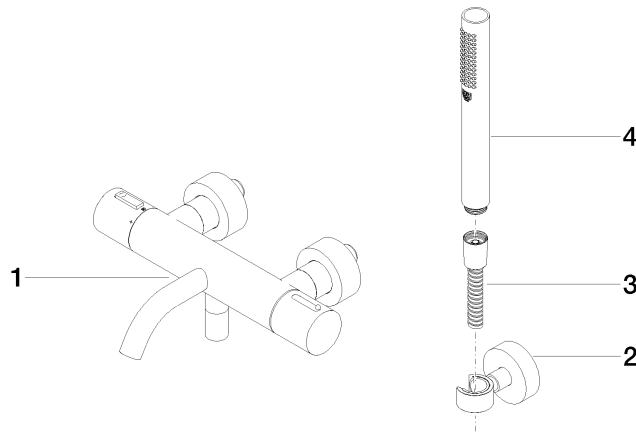

**META Bath thermostat for wall mounting with hand shower set - Brushed Light Gold**

META

34 234 979

- spout: circular, air-enriched flow
  - max. flow 16.9 l/min at 3 bar flow pressure
  - Hand shower: COMPACT RAIN, max. flow rate 6.8 l/min (at 3 bar)
  - complete hand shower set with anti-scale system
  - rotary diverter with volume control and shut-off function
  - slide-on rosettes Ø 60 mm
  - 210mm projection
  - 1/2" connection
  - gauge 150 mm - 15 mm
  - metal shower hose 1250mm with integrated anti-twist protection
  - shower holder rosette Ø 57mm
- Intrinsic protection against back flow.**

**Required miscellaneous**

**Concealed adapter -** 35 080 970-90  
 •please order two adapters (USA only) 0010

34 234 979  
mm [inches]

**Flow rate chart**

**Codes & Standards**

California Energy  
Commission  
(CEC)

META Bath thermostat for wall mounting with hand shower set - Brushed Light  
Gold

---

META

34 234 979

Certificates

---

LGA\_18609.

34 234 979

**Spare parts list**

No.	Item Number	Name	Quantity used	Delivery time
1	34 201 979-27	META Bath thermostat for wall mounting without shower set - Brushed Light Gold	1	30
2	28 050 920-27	holder	1	-
Spare part can no longer be ordered, please order the replacement item				
3	90 30 02 072 00-27	Metal shower hose 1/2" x 3/8" x 1250 mm - Brushed Light Gold	1	30
4	28 019 979-27	Hand shower - Brushed Light Gold	1	30