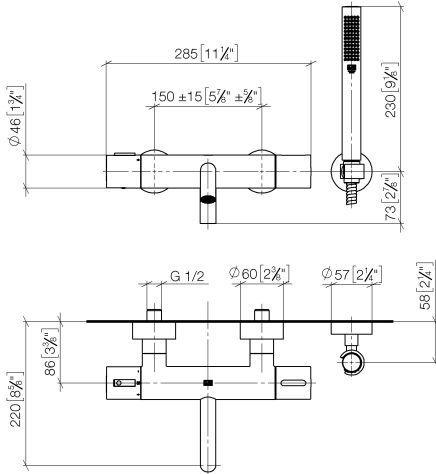

**META Bath thermostat for wall mounting with hand shower set - Brushed Light Gold**

META

34 234 979

- spout: circular, air-enriched flow
  - max. flow 16.9 l/min at 3 bar flow pressure
  - Hand shower: COMPACT RAIN, max. flow rate 6.8 l/min (at 3 bar)
  - complete hand shower set with anti-scale system
  - rotary diverter with volume control and shut-off function
  - slide-on rosettes Ø 60 mm
  - 210mm projection
  - 1/2" connection
  - gauge 150 mm - 15 mm
  - metal shower hose 1250mm with integrated anti-twist protection
  - shower holder rosette Ø 57mm
- Intrinsic protection against back flow.**

**Required miscellaneous**

**Concealed adapter -** 35 080 970-90  
 •please order two adapters (USA only) 0010

34 234 979  
mm [inches]

**Flow rate chart**

**Codes & Standards**

California Energy  
Commission  
(CEC)

META Bath thermostat for wall mounting with hand shower set - Brushed Light  
Gold

---

META

34 234 979

Certificates

---

LGA\_18609.

34 234 979

**Spare parts list**

No.	Item Number	Name	Quantity used	Delivery time
1	34 201 979-27	META Bath thermostat for wall mounting without shower set - Brushed Light Gold	1	30
2	28 050 920-27	holder	1	-
Spare part can no longer be ordered, please order the replacement item				
3	90 30 02 072 00-27	Metal shower hose 1/2" x 3/8" x 1250 mm - Brushed Light Gold	1	30
4	28 019 979-27	Hand shower - Brushed Light Gold	1	30