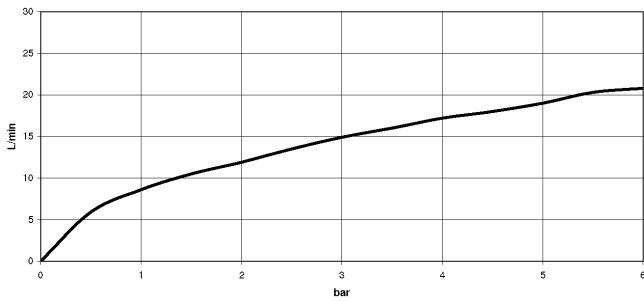

**META Bath thermostat for wall mounting with hand shower set - Brushed Light Gold**

META

34 234 979

- spout: circular, air-enriched flow
  - max. flow 16.9 l/min at 3 bar flow pressure
  - Hand shower: COMPACT RAIN, max. flow rate 6.8 l/min (at 3 bar)
  - complete hand shower set with anti-scale system
  - rotary diverter with volume control and shut-off function
  - slide-on rosettes Ø 60 mm
  - 210mm projection
  - 1/2" connection
  - gauge 150 mm - 15 mm
  - metal shower hose 1250mm with integrated anti-twist protection
  - shower holder rosette Ø 57mm
- Intrinsic protection against back flow.**

**Required miscellaneous**

**Concealed adapter -** 35 080 970-90  
 •please order two adapters (USA only) 0010

34 234 979  
mm [inches]

**Flow rate chart**

**Codes & Standards**

California Energy  
Commission  
(CEC)