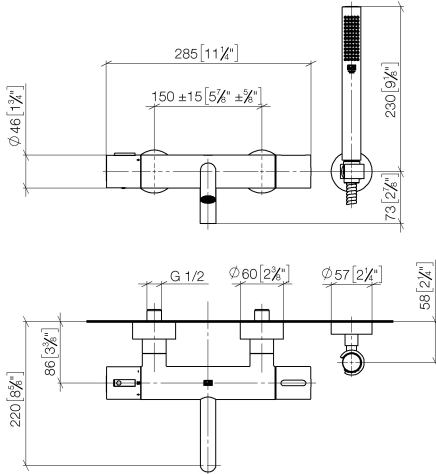

34 234 979

- spout: circular, air-enriched flow
- max. flow 16.9 l/min at 3 bar flow pressure
- Hand shower: COMPACT RAIN, max. flow rate 6.8 l/min (at 3 bar)
- complete hand shower set with anti-scale system
- rotary diverter with volume control and shut-off function
- slide-on rosettes Ø 60 mm
- 210mm projection
- 1/2" connection
- gauge 150 mm - 15 mm
- metal shower hose 1250mm with integrated anti-twist protection
- shower holder rosette Ø 57mm

Intrinsic protection against back flow.

	Matte Black	34 234 979-33
	Chrome	34 234 979-00
	Brushed Platinum	34 234 979-06
	Dark Chrome	34 234 979-19
	Light Gold	34 234 979-26
	Brushed Light Gold	34 234 979-27
	Brushed Bronze	34 234 979-42
	Brushed Champagne (22kt Gold)	34 234 979-46
	Champagne (22kt Gold)	34 234 979-47
	Brushed Chrome	34 234 979-93
	Brushed Dark Platinum	34 234 979-99

34 234 979

mm [inches]

Flow rate chart

Codes & Standards

California Energy
Commission
(CEC)

META Bath thermostat for wall mounting with hand shower set - Matte Black

META

34 234 979

Certificates

LGA_18609.

Belgaqua_21-032-
27_5.

34 234 979

Parts for other finishes can be found here: [Chrome](#)

Spare parts list

No.	Item Number	Name	Quantity used	Delivery time
1	34 201 979-33	META Bath thermostat for wall mounting without shower set - Matte Black	1	30
2	28 050 920-33	holder	1	-
Spare part can no longer be ordered, please order the replacement item				
3	90 30 02 072 00-33	Metal shower hose 1/2" x 3/8" x 1250 mm - Matte Black	1	30
4	28 019 979-33	Hand shower - Matte Black	1	10