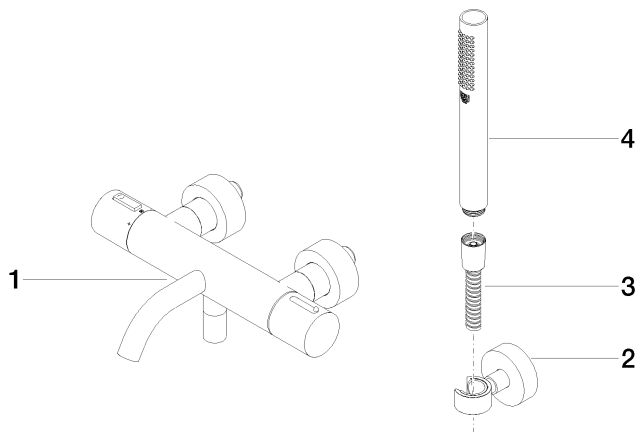

34 234 979

- spout: circular, air-enriched flow
- max. flow 16.9 l/min at 3 bar flow pressure
- Hand shower: COMPACT RAIN, max. flow rate 6.8 l/min (at 3 bar)
- complete hand shower set with anti-scale system
- rotary diverter with volume control and shut-off function
- slide-on rosettes Ø 60 mm
- 210mm projection
- 1/2" connection
- gauge 150 mm - 15 mm
- metal shower hose 1250mm with integrated anti-twist protection
- shower holder rosette Ø 57mm

34 234 979

mm [inches]

Flow rate chart

Codes & Standards

California Energy
Commission
(CEC)

META Bath thermostat for wall mounting with hand shower set - Matte Black

META

34 234 979

Certificates

LGA_18609.

Belgaqua_21-032-
27_5.

34 234 979

Parts for other finishes can be found here: [Chrome](#)

Spare parts list

No.	Item Number	Name	Quantity used	Delivery time
1	34 201 979-33	META Bath thermostat for wall mounting without shower set - Matte Black	1	30
2	28 050 920-33	holder	1	-
Spare part can no longer be ordered, please order the replacement item				
3	90 30 02 072 00-33	Metal shower hose 1/2" x 3/8" x 1250 mm - Matte Black	1	30
4	28 019 979-33	Hand shower - Matte Black	1	10