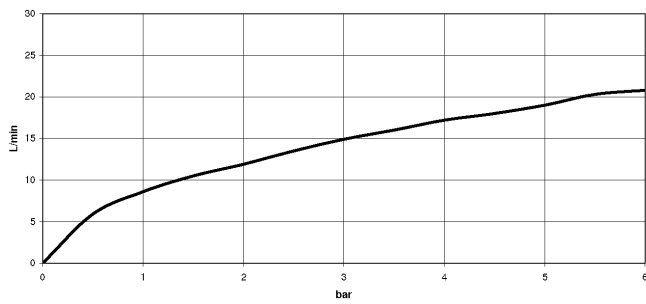

34 234 979

- spout: circular, air-enriched flow
- max. flow 16.9 l/min at 3 bar flow pressure
- Hand shower: COMPACT RAIN, max. flow rate 6.8 l/min (at 3 bar)
- complete hand shower set with anti-scale system
- rotary diverter with volume control and shut-off function
- slide-on rosettes Ø 60 mm
- 210mm projection
- 1/2" connection
- gauge 150 mm - 15 mm
- metal shower hose 1250mm with integrated anti-twist protection
- shower holder rosette Ø 57mm

34 234 979

mm [inches]

Flow rate chart

Codes & Standards

California Energy
Commission
(CEC)

META Bath thermostat for wall mounting with hand shower set - Matte Black

META

34 234 979