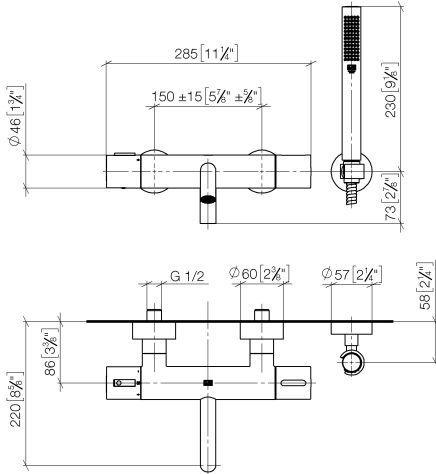

**META Bath thermostat for wall mounting with hand shower set - Brushed
Champagne (22kt Gold)**

META

34 234 979

- spout: circular, air-enriched flow
- max. flow 16.9 l/min at 3 bar flow pressure
- Hand shower: COMPACT RAIN, max. flow rate 6.8 l/min (at 3 bar)
- complete hand shower set with anti-scale system
- rotary diverter with volume control and shut-off function
- slide-on rosettes Ø 60 mm
- 210mm projection
- 1/2" connection
- gauge 150 mm - 15 mm
- metal shower hose 1250mm with integrated anti-twist protection
- shower holder rosette Ø 57mm

34 234 979
mm [inches]

Flow rate chart

Codes & Standards

California Energy
Commission
(CEC)

META Bath thermostat for wall mounting with hand shower set - Brushed
Champagne (22kt Gold)

META

34 234 979

Certificates

LGA_18609.

34 234 979
Parts for other
finishes can be found
here: [Chrome](#)

Spare parts list

| No. | Item Number | Name | Quantity used | Delivery time |
|------------------------------------------------------------------------|--------------------|-------------------------------------------------------------------------------------------|---------------|---------------|
| 1 | 34 201 979-46 | META Bath thermostat for wall mounting without shower set - Brushed Champagne (22kt Gold) | 1 | 30 |
| 2 | 28 050 920-46 | holder | 1 | - |
| Spare part can no longer be ordered, please order the replacement item | | | | |
| 3 | 90 30 02 072 00-46 | Metal shower hose 1/2" x 3/8" x 1250 mm - Brushed Champagne (22kt Gold) | 1 | 30 |
| 4 | 28 019 979-46 | Hand shower - Brushed Champagne (22kt Gold) | 1 | 30 |