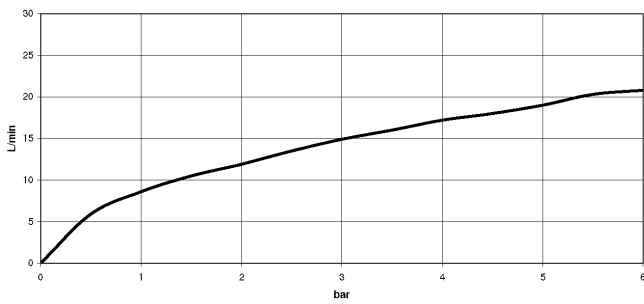

**META Bath thermostat for wall mounting with hand shower set - Brushed
Champagne (22kt Gold)**

META

34 234 979

- spout: circular, air-enriched flow
- max. flow 16.9 l/min at 3 bar flow pressure
- Hand shower: COMPACT RAIN, max. flow rate 6.8 l/min (at 3 bar)
- complete hand shower set with anti-scale system
- rotary diverter with volume control and shut-off function
- slide-on rosettes Ø 60 mm
- 210mm projection
- 1/2" connection
- gauge 150 mm - 15 mm
- metal shower hose 1250mm with integrated anti-twist protection
- shower holder rosette Ø 57mm

34 234 979
mm [inches]

Flow rate chart

Codes & Standards

California Energy
Commission
(CEC)

META Bath thermostat for wall mounting with hand shower set - Brushed
Champagne (22kt Gold)

META

34 234 979

Certificates