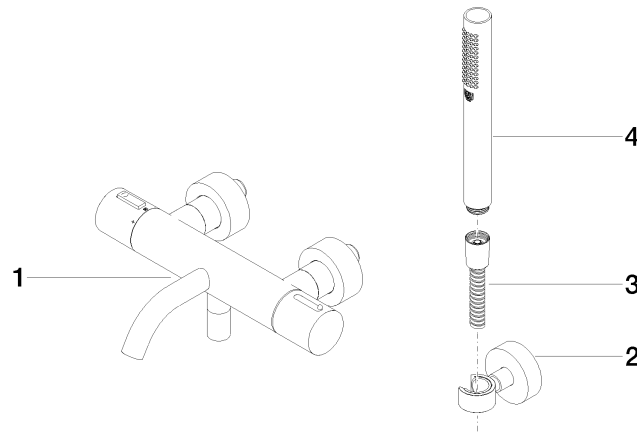

**META Bath thermostat for wall mounting with hand shower set - Brushed
Champagne (22kt Gold)**

META

34 234 979

- spout: circular, air-enriched flow
- max. flow 16.9 l/min at 3 bar flow pressure
- Hand shower: COMPACT RAIN, max. flow rate 6.8 l/min (at 3 bar)
- complete hand shower set with anti-scale system
- rotary diverter with volume control and shut-off function
- slide-on rosettes Ø 60 mm
- 210mm projection
- 1/2" connection
- gauge 150 mm - 15 mm
- metal shower hose 1250mm with integrated anti-twist protection
- shower holder rosette Ø 57mm

34 234 979
mm [inches]

Flow rate chart

Codes & Standards

California Energy
Commission
(CEC)

META Bath thermostat for wall mounting with hand shower set - Brushed
Champagne (22kt Gold)

META

34 234 979

Certificates

LGA_18609.

34 234 979
Parts for other
finishes can be found
here: [Chrome](#)

Spare parts list

| No. | Item Number | Name | Quantity used | Delivery time |
|------------------------------------------------------------------------|--------------------|-------------------------------------------------------------------------------------------|---------------|---------------|
| 1 | 34 201 979-46 | META Bath thermostat for wall mounting without shower set - Brushed Champagne (22kt Gold) | 1 | 30 |
| 2 | 28 050 920-46 | holder | 1 | - |
| Spare part can no longer be ordered, please order the replacement item | | | | |
| 3 | 90 30 02 072 00-46 | Metal shower hose 1/2" x 3/8" x 1250 mm - Brushed Champagne (22kt Gold) | 1 | 30 |
| 4 | 28 019 979-46 | Hand shower - Brushed Champagne (22kt Gold) | 1 | 30 |