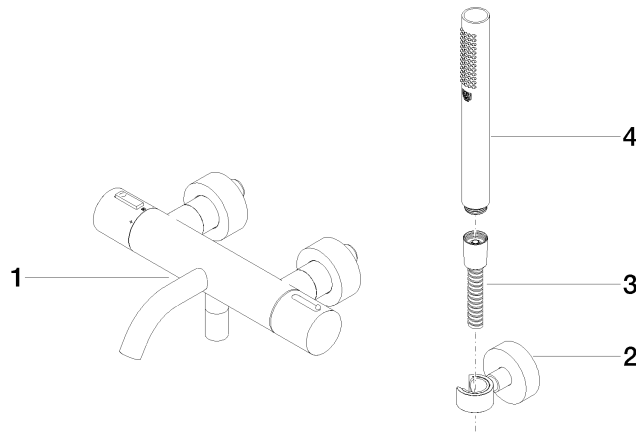

**META Bath thermostat for wall mounting with hand shower set - Champagne (22kt Gold)**

META

34 234 979

- spout: circular, air-enriched flow
- max. flow 16.9 l/min at 3 bar flow pressure
- Hand shower: COMPACT RAIN, max. flow rate 6.8 l/min (at 3 bar)
- complete hand shower set with anti-scale system
- rotary diverter with volume control and shut-off function
- slide-on rosettes Ø 60 mm
- 210mm projection
- 1/2" connection
- gauge 150 mm - 15 mm
- metal shower hose 1250mm with integrated anti-twist protection
- shower holder rosette Ø 57mm

34 234 979  
mm [inches]

**Flow rate chart**

**Codes & Standards**

California Energy  
Commission  
(CEC)

META Bath thermostat for wall mounting with hand shower set - Champagne  
(22kt Gold)

---

META

34 234 979

Certificates

---

LGA\_18609.

34 234 979  
Parts for other  
finishes can be found  
here: [Chrome](#)

**Spare parts list**

No.	Item Number	Name	Quantity used	Delivery time
1	34 201 979-47	META Bath thermostat for wall mounting without shower set - Champagne (22kt Gold)	1	30
2	28 050 920-47	holder	1	-
Spare part can no longer be ordered, please order the replacement item				
3	90 30 02 072 00-47	Metal shower hose 1/2" x 3/8" x 1250 mm - Champagne (22kt Gold)	1	30
4	28 019 979-47	Hand shower - Champagne (22kt Gold)	1	30