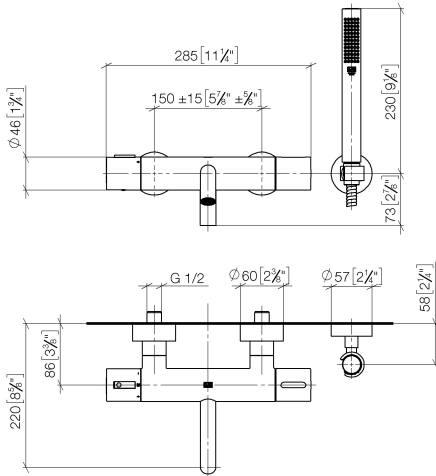

**META Bath thermostat for wall mounting with hand shower set - Champagne (22kt Gold)**

META

34 234 979

- spout: circular, air-enriched flow
- max. flow 16.9 l/min at 3 bar flow pressure
- Hand shower: COMPACT RAIN, max. flow rate 6.8 l/min (at 3 bar)
- complete hand shower set with anti-scale system
- rotary diverter with volume control and shut-off function
- slide-on rosettes Ø 60 mm
- 210mm projection
- 1/2" connection
- gauge 150 mm - 15 mm
- metal shower hose 1250mm with integrated anti-twist protection
- shower holder rosette Ø 57mm

34 234 979  
mm [inches]

**Flow rate chart**

**Codes & Standards**

California Energy  
Commission  
(CEC)

META Bath thermostat for wall mounting with hand shower set - Champagne  
(22kt Gold)

---

META

34 234 979

Certificates

---

LGA\_18609.

34 234 979  
Parts for other  
finishes can be found  
here: [Chrome](#)

**Spare parts list**

No.	Item Number	Name	Quantity used	Delivery time
1	34 201 979-47	META Bath thermostat for wall mounting without shower set - Champagne (22kt Gold)	1	30
2	28 050 920-47	holder	1	-
Spare part can no longer be ordered, please order the replacement item				
3	90 30 02 072 00-47	Metal shower hose 1/2" x 3/8" x 1250 mm - Champagne (22kt Gold)	1	30
4	28 019 979-47	Hand shower - Champagne (22kt Gold)	1	30