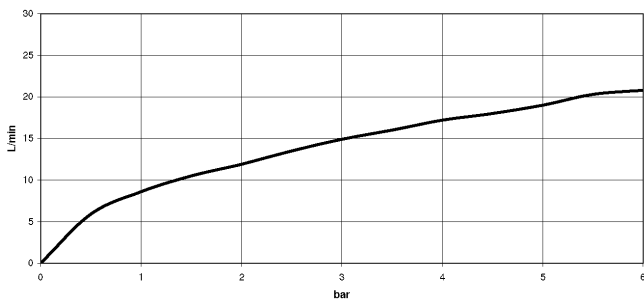

**META Bath thermostat for wall mounting with hand shower set - Champagne (22kt Gold)**

META

34 234 979

- spout: circular, air-enriched flow
- max. flow 16.9 l/min at 3 bar flow pressure
- Hand shower: COMPACT RAIN, max. flow rate 6.8 l/min (at 3 bar)
- complete hand shower set with anti-scale system
- rotary diverter with volume control and shut-off function
- slide-on rosettes Ø 60 mm
- 210mm projection
- 1/2" connection
- gauge 150 mm - 15 mm
- metal shower hose 1250mm with integrated anti-twist protection
- shower holder rosette Ø 57mm

34 234 979  
mm [inches]

**Flow rate chart**

**Codes & Standards**

California Energy  
Commission  
(CEC)

META Bath thermostat for wall mounting with hand shower set - Champagne  
(22kt Gold)

---

META

34 234 979