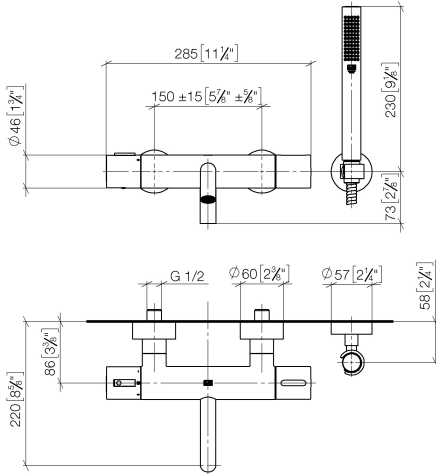

META Bath thermostat for wall mounting with hand shower set - Brushed Chrome

META

34 234 979

- spout: circular, air-enriched flow
- max. flow 16.9 l/min at 3 bar flow pressure
- Hand shower: COMPACT RAIN, max. flow rate 6.8 l/min (at 3 bar)
- complete hand shower set with anti-scale system
- rotary diverter with volume control and shut-off function
- slide-on rosettes Ø 60 mm
- 210mm projection
- 1/2" connection
- gauge 150 mm - 15 mm
- metal shower hose 1250mm with integrated anti-twist protection
- shower holder rosette Ø 57mm

Intrinsic protection against back flow.

	Brushed Chrome	34 234 979-93
	Chrome	34 234 979-00
	Brushed Platinum	34 234 979-06
	Dark Chrome	34 234 979-19
	Light Gold	34 234 979-26
	Brushed Light Gold	34 234 979-27
	Matte Black	34 234 979-33
	Brushed Bronze	34 234 979-42
	Brushed Champagne (22kt Gold)	34 234 979-46
	Champagne (22kt Gold)	34 234 979-47
	Brushed Dark Platinum	34 234 979-99

34 234 979
mm [inches]

Flow rate chart

Codes & Standards

California Energy
Commission
(CEC)

META Bath thermostat for wall mounting with hand shower set - Brushed
Chrome

META

34 234 979

Certificates

LGA_18609.

Belgaqua_21-032-
27_5.

34 234 979
Parts for other
finishes can be found
here: [Chrome](#)

Spare parts list

No.	Item Number	Name	Quantity used	Delivery time
1	34 201 979-93	META Bath thermostat for wall mounting without shower set - Brushed Chrome	1	20
2	28 050 920-93	holder	1	-
Spare part can no longer be ordered, please order the replacement item				
3	90 30 02 072 00-93	Metal shower hose 1/2" x 3/8" x 1250 mm - Brushed Chrome	1	20
4	28 019 979-93	Hand shower - Brushed Chrome	1	20