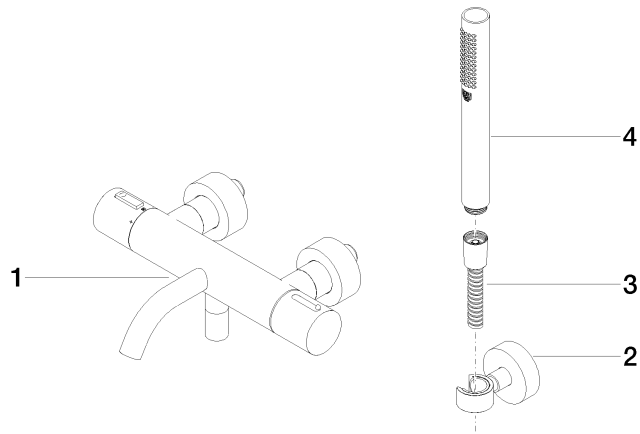

META Bath thermostat for wall mounting with hand shower set - Brushed Chrome

META

34 234 979

- spout: circular, air-enriched flow
- max. flow 16.9 l/min at 3 bar flow pressure
- Hand shower: COMPACT RAIN, max. flow rate 6.8 l/min (at 3 bar)
- complete hand shower set with anti-scale system
- rotary diverter with volume control and shut-off function
- slide-on rosettes Ø 60 mm
- 210mm projection
- 1/2" connection
- gauge 150 mm - 15 mm
- metal shower hose 1250mm with integrated anti-twist protection
- shower holder rosette Ø 57mm

34 234 979
mm [inches]

Flow rate chart

Codes & Standards

California Energy
Commission
(CEC)

META Bath thermostat for wall mounting with hand shower set - Brushed
Chrome

META

34 234 979

Certificates

LGA_18609.

Belgaqua_21-032-
27_5.

34 234 979
Parts for other
finishes can be found
here: [Chrome](#)

Spare parts list

No.	Item Number	Name	Quantity used	Delivery time
1	34 201 979-93	META Bath thermostat for wall mounting without shower set - Brushed Chrome	1	20
2	28 050 920-93	holder	1	-
Spare part can no longer be ordered, please order the replacement item				
3	90 30 02 072 00-93	Metal shower hose 1/2" x 3/8" x 1250 mm - Brushed Chrome	1	20
4	28 019 979-93	Hand shower - Brushed Chrome	1	20