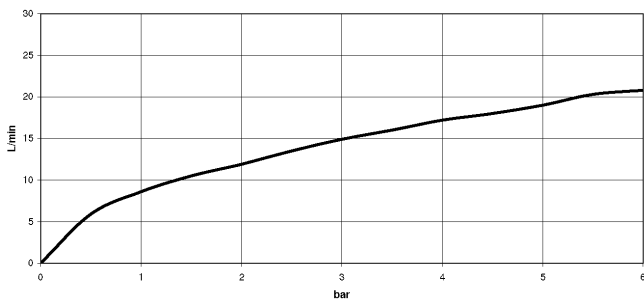

META Bath thermostat for wall mounting with hand shower set - Brushed Chrome

META

34 234 979

- spout: circular, air-enriched flow
- max. flow 16.9 l/min at 3 bar flow pressure
- Hand shower: COMPACT RAIN, max. flow rate 6.8 l/min (at 3 bar)
- complete hand shower set with anti-scale system
- rotary diverter with volume control and shut-off function
- slide-on rosettes Ø 60 mm
- 210mm projection
- 1/2" connection
- gauge 150 mm - 15 mm
- metal shower hose 1250mm with integrated anti-twist protection
- shower holder rosette Ø 57mm

34 234 979
mm [inches]

Flow rate chart

Codes & Standards

California Energy
Commission
(CEC)

META Bath thermostat for wall mounting with hand shower set - Brushed
Chrome

META

34 234 979

Certificates