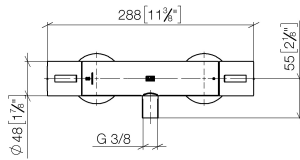

Shower thermostat for wall mounting - Chrome

IMO

34 442 979

- slide-on rosettes Ø 70 mm
 - gauge 150 mm - 13 mm
 - 3/8" shower outlet
 - with volume control
- Intrinsic protection against back flow.**
For combination with slide bar set

Intrinsic protection against back flow.
For combination with slide bar set

Fits: IMO, LULU, MEM, TARA, LISSÉ, VAIA,
META

	Chrome	34 442 979-00
	Brushed Platinum	34 442 979-06
	Platinum	34 442 979-08
	Dark Chrome	34 442 979-19
	Light Gold	34 442 979-26
	Brushed Light Gold	34 442 979-27
	Brushed Durabronze (23kt Gold)	34 442 979-28
	Matte Black	34 442 979-33
	Brushed Bronze	34 442 979-42
	Brushed Champagne (22kt Gold)	34 442 979-46
	Champagne (22kt Gold)	34 442 979-47
	Brushed Chrome	34 442 979-93
	Brushed Dark Platinum	34 442 979-99

Required miscellaneous

Concealed adapter - 35 080 970-90
 • please order two adapters (USA only) 0010

34 442 979

mm [inches]

Flow rate chart

Certificates

DVGW_DW-
6509DN0123.

LGA_29986.

WRAS_2204005.

Belgaqua_21-032-
27_5.

34 442 979

Spare parts list

No.	Item Number	Name	Quantity used	Delivery time
1	90 17 33 015 00-00	handle	1	10
2	90 15 02 070 00 90	cartridge	1	2
3	90 30 40 010 00 90	regulator	1	2
4	04 31 20 530 00 90	insert	1	2
5	04 11 04 030 00 90	connection	2	2
6	90 31 20 512 00-00	rosette	2	2
7	09 29 30 050 90	sieve	2	2
8	04 31 20 540 00 90	insert	1	2
9	09 24 77 008-00	nut	2	10
10	90 90 03 236 00 90	top	1	2
11	90 30 40 017 00 90	base	1	2
12	90 14 10 010 00 90	seal	1	2
13	09 31 20 511-00	nipple	1	10
14	90 21 02 069 00-00	cover	1	10