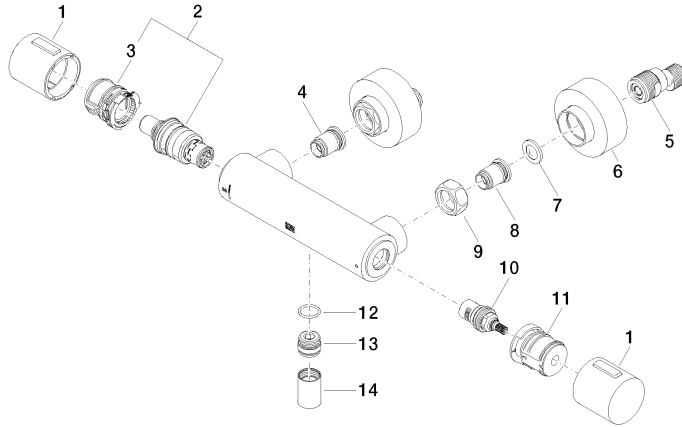

Shower thermostat for wall mounting - Chrome

IMO

34 442 979

- slide-on rosettes Ø 70 mm
 - gauge 150 mm - 13 mm
 - 3/8" shower outlet
 - with volume control
- Intrinsic protection against back flow.**
For combination with slide bar set

Required miscellaneous

Concealed adapter - 35 080 970-90
 • please order two adapters (USA only) 0010

34 442 979

mm [inches]

Flow rate chart

Certificates

DVGW_DW-
6509DN0123.

LGA_29986.

WRAS_2204005.

Belgaqua_21-032-
27_5.

34 442 979

Spare parts list

No.	Item Number	Name	Quantity used	Delivery time
1	90 17 33 015 00-00	handle	1	10
2	90 15 02 070 00 90	cartridge	1	2
3	90 30 40 010 00 90	regulator	1	2
4	04 31 20 530 00 90	insert	1	2
5	04 11 04 030 00 90	connection	2	2
6	90 31 20 512 00-00	rosette	2	2
7	09 29 30 050 90	sieve	2	2
8	04 31 20 540 00 90	insert	1	2
9	09 24 77 008-00	nut	2	10
10	90 90 03 236 00 90	top	1	2
11	90 30 40 017 00 90	base	1	2
12	90 14 10 010 00 90	seal	1	2
13	09 31 20 511-00	nipple	1	10
14	90 21 02 069 00-00	cover	1	10