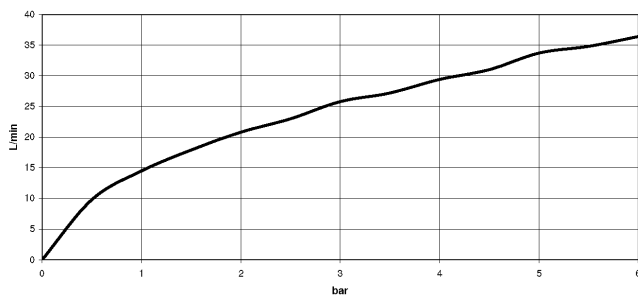

Required miscellaneous

Concealed adapter - 35 080 970-90
 • please order two adapters (USA only) 0010

34 442 979

mm [inches]

Flow rate chart

Certificates

DVGW_DW-
6509DN0123.

LGA_29986.