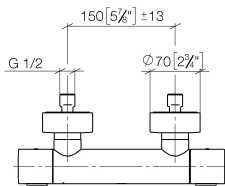

Shower thermostat for wall mounting - Chrome

IMO

34 442 979

- slide-on rosettes Ø 70 mm
 - gauge 150 mm - 13 mm
 - 3/8" shower outlet
 - with volume control
- Intrinsic protection against back flow.**
For combination with slide bar set

Required miscellaneous

Concealed adapter - 35 080 970-90
 • please order two adapters (USA only) 0010

34 442 979

mm [inches]

Flow rate chart

Certificates

DVGW_DW-
6509DN0123.

LGA_29986.

WRAS_2204005.

Belgaqua_21-032-
27_5.

34 442 979

Spare parts list

No.	Item Number	Name	Quantity used	Delivery time
1	90 17 33 015 00-00	handle	1	10
2	90 15 02 070 00 90	cartridge	1	2
3	90 30 40 010 00 90	regulator	1	2
4	04 31 20 530 00 90	insert	1	2
5	04 11 04 030 00 90	connection	2	2
6	90 31 20 512 00-00	rosette	2	2
7	09 29 30 050 90	sieve	2	2
8	04 31 20 540 00 90	insert	1	2
9	09 24 77 008-00	nut	2	10
10	90 90 03 236 00 90	top	1	2
11	90 30 40 017 00 90	base	1	2
12	90 14 10 010 00 90	seal	1	2
13	09 31 20 511-00	nipple	1	10
14	90 21 02 069 00-00	cover	1	10