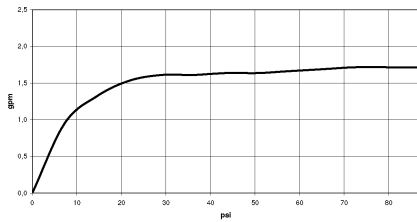

# MADISON Showerpipe with shower thermostat without hand shower - Brushed Platinum

MADISON

34 459 360

- shower with fixed riser projection 420mm
  - overhead shower: rain flow
  - rain shower Ø 200 mm
  - rain shower with anti-scale system
  - max. rainshower flow 6.8 l/min
  - rotary diverter for fixed-riser shower/hand shower
  - height of fittings up to rain shower (bottom edge) 985mm
  - height of fittings up to top edge of elbow 1160mm
  - two-part push-on rosette Ø 65 mm
  - rosette for shower holder Ø 65mm
  - rosette for wall mounting Ø 60mm
  - gauge 150 mm - 13 mm
  - metal shower hose 1250mm with integrated anti-twist protection
  - 1/2" connection
  - Pipe diameter 20 mm
  - This product reduces water consumption by % (compared to requirements of EPAAct '92)
  - This product can contribute to Water Use Reduction in LEED® Green Building Rating
- Intrinsic protection against back flow.**

## Required miscellaneous

- Concealed adapter -** 35 080 970-90
- please order two adapters (USA only) 0010

34 459 360  
1:10

**Flow rate chart**

**Codes & Standards**

ASME A112.18.1/CSA B125.1	California Energy Commission (CEC)
---------------------------------	--