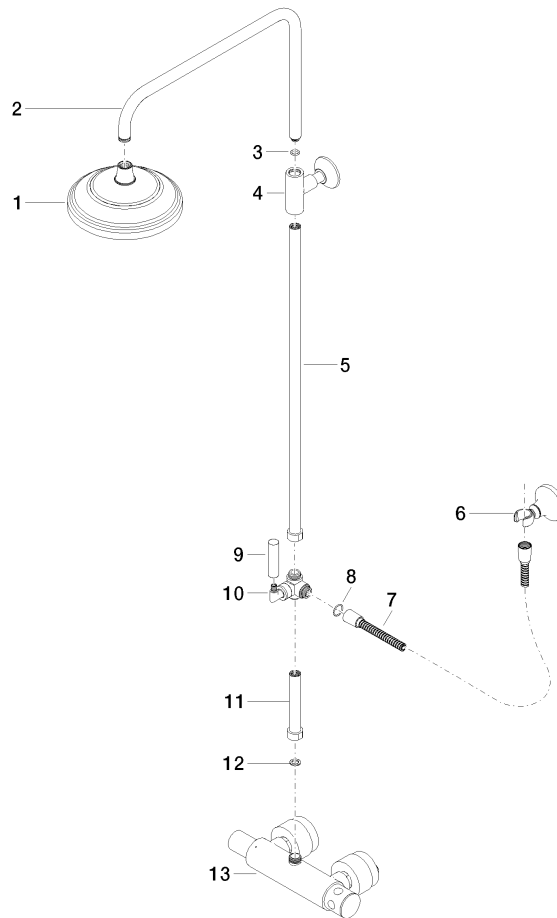

34 459 360

MADISON Showerpipe with shower thermostat without hand shower - Brushed Platinum

MADISON

34 459 360

Spare parts list

No.	Item Number	Name	Quantity used	Delivery time
1	04 12 05 038 30-06	shower	1	10
2	04 28 22 101 20-06	spout	1	10
3	90 14 10 011 00 90	seal	1	2
4	90 17 11 037 01-06	holder	1	-
Spare part can no longer be ordered, please order the replacement item				
5	90 28 22 104 00-06	pipe	1	-
Spare part can no longer be ordered, please order the replacement item				
6	90 17 09 045 01-06	diverter	1	10
7	09 30 30 064-06	screw	1	10
8	09 18 20 011-06	base	1	10
9	09 28 22 013 90	pipe	1	2
10	11 170 370-06	MADISON Lever insert - Brushed Platinum	1	10
11	09 30 30 062-06	screw	1	10
12	09 14 10 122 90	seal	1	2
13	28 104 970-06	Metal shower hose 1/2" x 1/2" x 1250 mm - Brushed Platinum	1	2
14	28 050 410-06	holder	1	60
15	90 28 22 103 00-06	pipe	1	-
Spare part can no longer be ordered, please order the replacement item				
16	90 14 20 002 00 90	seal	1	2
17	04 17 01 044 01-06	fitting	1	10