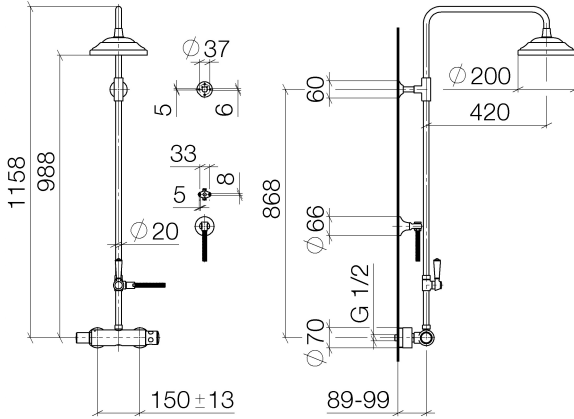

34 459 360
1:10

Flow rate chart