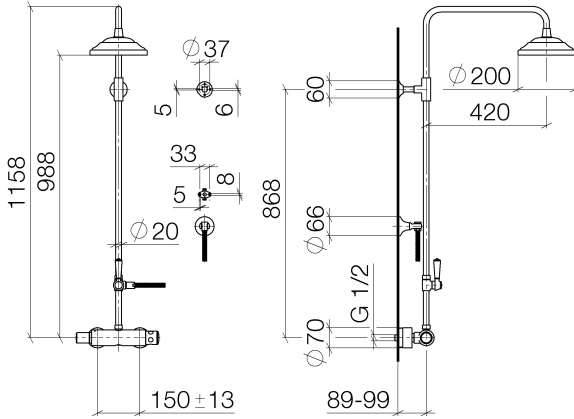

**MADISON Showerpipe with shower thermostat without hand shower -  
Durabron (23kt Gold)**

MADISON

34 459 360

- shower with fixed riser projection 420mm
  - overhead shower: rain flow
  - rain shower Ø 200 mm
  - rain shower with anti-scale system
  - max. rainshower flow 6.8 l/min
  - rotary diverter for fixed-riser shower/hand shower
  - height of fittings up to rain shower (bottom edge) 985mm
  - height of fittings up to top edge of elbow 1160mm
  - two-part push-on rosette Ø 65 mm
  - rosette for shower holder Ø 65mm
  - rosette for wall mounting Ø 60mm
  - gauge 150 mm - 13 mm
  - metal shower hose 1250mm with integrated anti-twist protection
  - 1/2" connection
  - Pipe diameter 20 mm
  - This product reduces water consumption by % (compared to requirements of EAct '92)
  - This product can contribute to Water Use Reduction in LEED® Green Building Rating
- Intrinsic protection against back flow.**

34 459 360  
1:10

**Flow rate chart**

**Codes & Standards**

ASME A112.18.1/CSA B125.1	California Energy Commission (CEC)
---------------------------------	--

MADISON Showerpipe with shower thermostat without hand shower -  
Durabronz (23kt Gold)