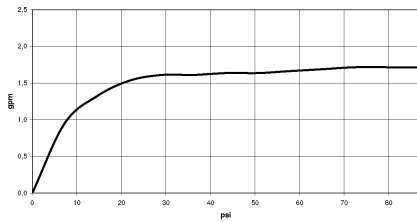

**MADISON Showerpipe with shower thermostat without hand shower -  
Durabron (23kt Gold)**

MADISON

34 459 360

- shower with fixed riser projection 420mm
  - overhead shower: rain flow
  - rain shower Ø 200 mm
  - rain shower with anti-scale system
  - max. rainshower flow 6.8 l/min
  - rotary diverter for fixed-riser shower/hand shower
  - height of fittings up to rain shower (bottom edge) 985mm
  - height of fittings up to top edge of elbow 1160mm
  - two-part push-on rosette Ø 65 mm
  - rosette for shower holder Ø 65mm
  - rosette for wall mounting Ø 60mm
  - gauge 150 mm - 13 mm
  - metal shower hose 1250mm with integrated anti-twist protection
  - 1/2" connection
  - Pipe diameter 20 mm
  - This product reduces water consumption by % (compared to requirements of EAct '92)
  - This product can contribute to Water Use Reduction in LEED® Green Building Rating
- Intrinsic protection against back flow.**

34 459 360  
1:10

**Flow rate chart**

**Codes & Standards**

ASME A112.18.1/CSA B125.1	California Energy Commission (CEC)
---------------------------------	--

MADISON Showerpipe with shower thermostat without hand shower -  
Durabronz (23kt Gold)