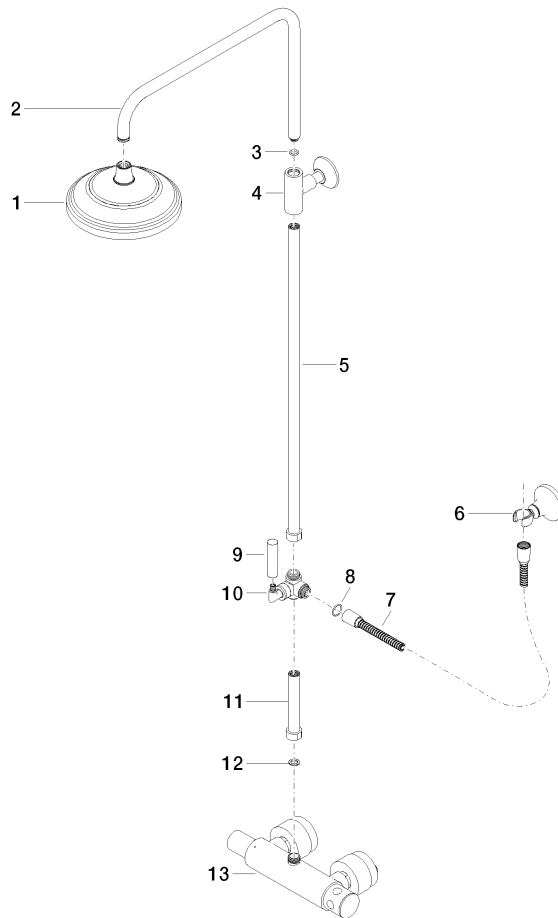

MADISON Showerpipe with shower thermostat without hand shower -
Durabronz (23kt Gold)

MADISON

34 459 360

MADISON Showerpipe with shower thermostat without hand shower - Durabross (23kt Gold)

MADISON

34 459 360

Spare parts list

No.	Item Number	Name	Quantity used	Delivery time
1	04 12 05 038 30-09	shower	1	40
2	04 28 22 101 20-09	spout	1	40
3	90 14 10 011 00 90	seal	1	2
4	90 17 11 037 01-09	holder	1	-
Spare part can no longer be ordered, please order the replacement item				
5	90 28 22 104 00-09	pipe	1	-
Spare part can no longer be ordered, please order the replacement item				
6	90 17 09 045 01-09	diverter	1	40
7	09 30 30 064-09	screw	1	40
8	09 18 20 011-09	base	1	40
9	09 28 22 013 90	pipe	1	2
10	11 170 370-09	MADISON Lever insert - Durabross (23kt Gold)	1	40
11	09 30 30 062-09	screw	1	40
12	09 14 10 122 90	seal	1	2
13	28 104 970-09	Metal shower hose 1/2" x 1/2" x 1250 mm - Durabross (23kt Gold)	1	40
14	28 050 410-09	holder	1	60
15	90 28 22 103 00-09	pipe	1	-
Spare part can no longer be ordered, please order the replacement item				
16	90 14 20 002 00 90	seal	1	2
17	04 17 01 044 01-09	fitting	1	40