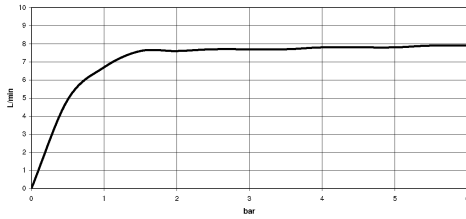

VAIA Shower pipe with shower thermostat without hand shower - Brushed Platinum

VAIA

34 459 809

- shower with fixed riser projection 452mm
- overhead shower: rain flow
- rain shower Ø 220 mm
- rain shower with anti-scale system
- max. rainshower flow 6.8 l/min
- Function from: 6 l/min
- rotary diverter with volume control and shut-off function
- slide-on rosettes Ø 70 mm
- height of fittings up to rain shower (bottom edge) 964mm
- height of fittings up to top edge of elbow 1267mm
- gauge 150 mm - 13 mm
- metal shower hose 1750mm with integrated anti-twist protection
- 1/2" connection
- slide bar
- Pipe diameter 23.5 mm

Required miscellaneous

Hand shower FlowReduce - 28 016 979-06
Brushed Platinum 0010

34 459 809
mm [inches]

1:10

Flow rate chart

Codes & Standards

California Energy
Commission
(CEC)

34 459 809
Parts for other
finishes can be found
here: Chrome