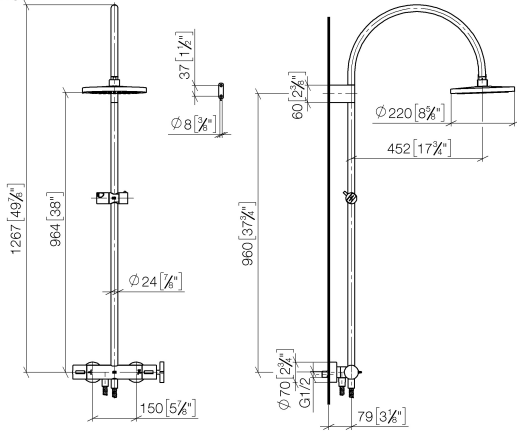

VAIA Shower pipe with shower thermostat without hand shower - Brushed Platinum

VAIA

34 459 809

- shower with fixed riser projection 452mm
- overhead shower: rain flow
- rain shower Ø 220 mm
- rain shower with anti-scale system
- max. rainshower flow 6.8 l/min
- Function from: 6 l/min
- rotary diverter with volume control and shut-off function
- slide-on rosettes Ø 70 mm
- height of fittings up to rain shower (bottom edge) 964mm
- height of fittings up to top edge of elbow 1267mm
- gauge 150 mm - 13 mm
- metal shower hose 1750mm with integrated anti-twist protection
- 1/2" connection
- slide bar
- Pipe diameter 23.5 mm

	Brushed Platinum	34 459 809-06 0010
	Chrome	34 459 809-00 0010
	Platinum	34 459 809-08 0010
	Dark Chrome	34 459 809-19 0010
	Brushed Durabrass (23kt Gold)	34 459 809-28 0010
	Brushed Bronze	34 459 809-42 0010
	Brushed Champagne (22kt Gold)	34 459 809-46 0010
	Champagne (22kt Gold)	34 459 809-47 0010
	Brushed Dark Platinum	34 459 809-99 0010

Required miscellaneous

Hand shower FlowReduce - 28 016 979-06
Brushed Platinum 0010

34 459 809
mm [inches]

1:10

Flow rate chart

Codes & Standards

California Energy
Commission
(CEC)

34 459 809
Parts for other
finishes can be found
here: Chrome

Spare parts list

No.	Item Number	Name	Quantity used	Delivery time
1	04 12 05 092 10-06	shower	1	10
2	04 28 22 346 00-06	pipe	1	10
3	09 14 10 008 90	seal	1	2
4	90 17 11 150 00-06	holder	1	10
5	28 322 970-06	Metal shower hose 1/2" x 3/8" x 1750 mm - Brushed Platinum	1	2
6	12 570 970-06	Slide unit - Brushed Platinum	1	10
7	90 28 22 349 00-06	pipe	1	10
8	04 17 01 250 00-06	connection	1	10
9	90 17 33 015 00-06	handle	1	10
10	90 14 20 026 00 90	seal	1	2
11	90 17 33 030 00-06	handle	1	10