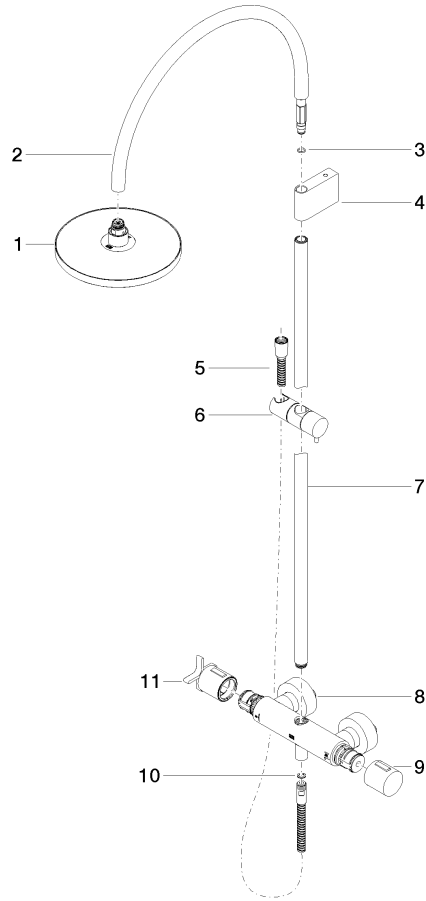

VAIA Shower pipe with shower thermostat without hand shower - Brushed Platinum

VAIA

34 459 809

- shower with fixed riser projection 452mm
- overhead shower: rain flow
- rain shower Ø 220 mm
- rain shower with anti-scale system
- max. rainshower flow 6.8 l/min
- Function from: 6 l/min
- rotary diverter with volume control and shut-off function
- slide-on rosettes Ø 70 mm
- height of fittings up to rain shower (bottom edge) 964mm
- height of fittings up to top edge of elbow 1267mm
- gauge 150 mm - 13 mm
- metal shower hose 1750mm with integrated anti-twist protection
- 1/2" connection
- slide bar
- Pipe diameter 23.5 mm

	Brushed Platinum	34 459 809-06 0010
	Chrome	34 459 809-00 0010
	Platinum	34 459 809-08 0010
	Dark Chrome	34 459 809-19 0010
	Brushed Durabrass (23kt Gold)	34 459 809-28 0010
	Brushed Bronze	34 459 809-42 0010
	Brushed Champagne (22kt Gold)	34 459 809-46 0010
	Champagne (22kt Gold)	34 459 809-47 0010
	Brushed Dark Platinum	34 459 809-99 0010

Required miscellaneous

Hand shower FlowReduce - 28 016 979-06
Brushed Platinum 0010

34 459 809
mm [inches]

1:10

Flow rate chart

Codes & Standards

California Energy
Commission
(CEC)

34 459 809
Parts for other
finishes can be found
here: Chrome

Spare parts list

No.	Item Number	Name	Quantity used	Delivery time
1	04 12 05 092 10-06	shower	1	10
2	04 28 22 346 00-06	pipe	1	10
3	09 14 10 008 90	seal	1	2
4	90 17 11 150 00-06	holder	1	10
5	28 322 970-06	Metal shower hose 1/2" x 3/8" x 1750 mm - Brushed Platinum	1	2
6	12 570 970-06	Slide unit - Brushed Platinum	1	10
7	90 28 22 349 00-06	pipe	1	10
8	04 17 01 250 00-06	connection	1	10
9	90 17 33 015 00-06	handle	1	10
10	90 14 20 026 00 90	seal	1	2
11	90 17 33 030 00-06	handle	1	10