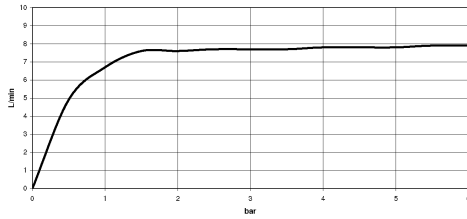

VAIA Shower pipe with shower thermostat without hand shower - Brushed Durabronz (23kt Gold)

VAIA

34 459 809

- shower with fixed riser projection 452mm
- overhead shower: rain flow
- rain shower Ø 220 mm
- rain shower with anti-scale system
- max. rainshower flow 6.8 l/min
- Function from: 6 l/min
- rotary diverter with volume control and shut-off function
- slide-on rosettes Ø 70 mm
- height of fittings up to rain shower (bottom edge) 964mm
- height of fittings up to top edge of elbow 1267mm
- gauge 150 mm - 13 mm
- metal shower hose 1750mm with integrated anti-twist protection
- 1/2" connection
- slide bar
- Pipe diameter 23.5 mm

Required miscellaneous

Hand shower FlowReduce - 28 016 979-28
Brushed Durabronz (23kt Gold) 0010

34 459 809
mm [inches]

1:10

Flow rate chart

Codes & Standards

California Energy
Commission
(CEC)

34 459 809
Parts for other finishes can be found here: Chrome