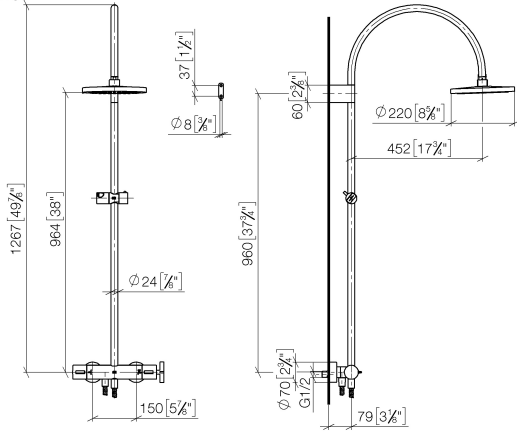

VAIA Shower pipe with shower thermostat without hand shower - Brushed Durabronz (23kt Gold)

VAIA

34 459 809

- shower with fixed riser projection 452mm
- overhead shower: rain flow
- rain shower Ø 220 mm
- rain shower with anti-scale system
- max. rainshower flow 6.8 l/min
- Function from: 6 l/min
- rotary diverter with volume control and shut-off function
- slide-on rosettes Ø 70 mm
- height of fittings up to rain shower (bottom edge) 964mm
- height of fittings up to top edge of elbow 1267mm
- gauge 150 mm - 13 mm
- metal shower hose 1750mm with integrated anti-twist protection
- 1/2" connection
- slide bar
- Pipe diameter 23.5 mm

	Brushed Durabronz (23kt Gold)	34 459 809-28 0010
	Chrome	34 459 809-00 0010
	Brushed Platinum	34 459 809-06 0010
	Platinum	34 459 809-08 0010
	Dark Chrome	34 459 809-19 0010
	Brushed Bronze	34 459 809-42 0010
	Brushed Champagne (22kt Gold)	34 459 809-46 0010
	Champagne (22kt Gold)	34 459 809-47 0010
	Brushed Dark Platinum	34 459 809-99 0010

Required miscellaneous

Hand shower FlowReduce - 28 016 979-28
Brushed Durabronz (23kt Gold) 0010

34 459 809
mm [inches]

1:10

Flow rate chart

Codes & Standards

California Energy
Commission
(CEC)

34 459 809
Parts for other finishes can be found here: Chrome

Spare parts list

No.	Item Number	Name	Quantity used	Delivery time
1	04 12 05 092 10-28	shower	1	20
2	04 28 22 346 00-28	pipe	1	20
3	09 14 10 008 90	seal	1	2
4	90 17 11 150 00-28	holder	1	20
5	28 322 970-28	Metal shower hose 1/2" x 3/8" x 1750 mm - Brushed Durabronz (23kt Gold)	1	20
6	12 570 970-28	Slide unit - Brushed Durabronz (23kt Gold)	1	20
7	90 28 22 349 00-28	pipe	1	20
8	04 17 01 250 00-28	connection	1	20
9	90 17 33 015 00-28	handle	1	20
10	90 14 20 026 00 90	seal	1	2
11	90 17 33 030 00-28	handle	1	20