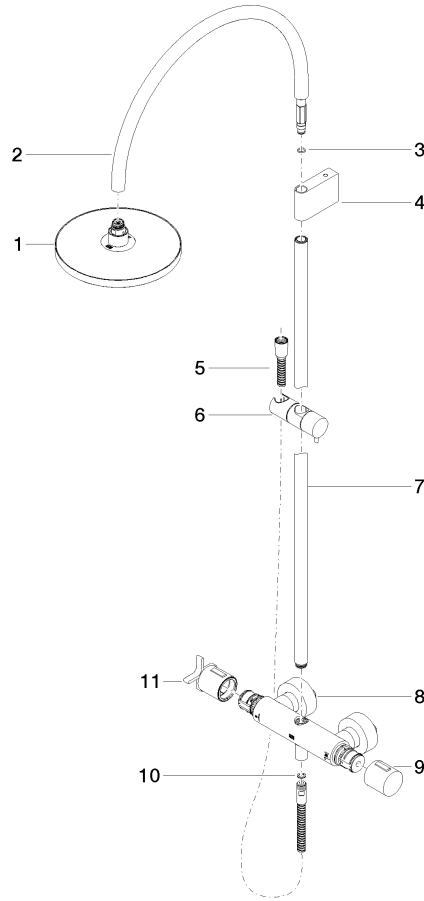

VAIA Shower pipe with shower thermostat without hand shower - Brushed Durabronz (23kt Gold)

VAIA

34 459 809

- shower with fixed riser projection 452mm
- overhead shower: rain flow
- rain shower Ø 220 mm
- rain shower with anti-scale system
- max. rainshower flow 6.8 l/min
- Function from: 6 l/min
- rotary diverter with volume control and shut-off function
- slide-on rosettes Ø 70 mm
- height of fittings up to rain shower (bottom edge) 964mm
- height of fittings up to top edge of elbow 1267mm
- gauge 150 mm - 13 mm
- metal shower hose 1750mm with integrated anti-twist protection
- 1/2" connection
- slide bar
- Pipe diameter 23.5 mm

	Brushed Durabronz (23kt Gold)	34 459 809-28 0010
	Chrome	34 459 809-00 0010
	Brushed Platinum	34 459 809-06 0010
	Platinum	34 459 809-08 0010
	Dark Chrome	34 459 809-19 0010
	Brushed Bronze	34 459 809-42 0010
	Brushed Champagne (22kt Gold)	34 459 809-46 0010
	Champagne (22kt Gold)	34 459 809-47 0010
	Brushed Dark Platinum	34 459 809-99 0010

Required miscellaneous

Hand shower FlowReduce - 28 016 979-28
Brushed Durabronz (23kt Gold) 0010

34 459 809
mm [inches]

1:10

Flow rate chart

Codes & Standards

California Energy
Commission
(CEC)

34 459 809
Parts for other finishes can be found here: Chrome

Spare parts list

No.	Item Number	Name	Quantity used	Delivery time
1	04 12 05 092 10-28	shower	1	20
2	04 28 22 346 00-28	pipe	1	20
3	09 14 10 008 90	seal	1	2
4	90 17 11 150 00-28	holder	1	20
5	28 322 970-28	Metal shower hose 1/2" x 3/8" x 1750 mm - Brushed Durabronz (23kt Gold)	1	20
6	12 570 970-28	Slide unit - Brushed Durabronz (23kt Gold)	1	20
7	90 28 22 349 00-28	pipe	1	20
8	04 17 01 250 00-28	connection	1	20
9	90 17 33 015 00-28	handle	1	20
10	90 14 20 026 00 90	seal	1	2
11	90 17 33 030 00-28	handle	1	20