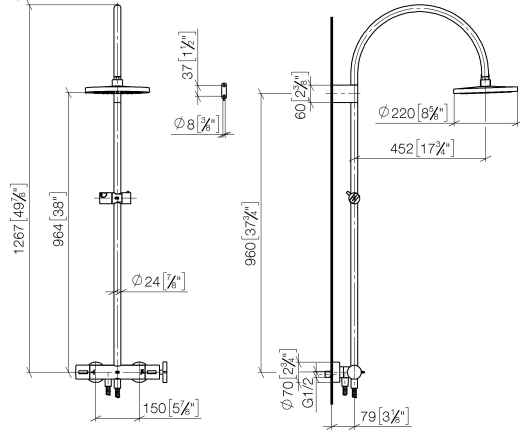

**VAIA Shower pipe with shower thermostat without hand shower - Brushed Bronze**

VAIA

34 459 809

- shower with fixed riser projection 452mm
- overhead shower: rain flow
- rain shower Ø 220 mm
- rain shower with anti-scale system
- max. rainshower flow 6.8 l/min
- Function from: 6 l/min
- rotary diverter with volume control and shut-off function
- slide-on rosettes Ø 70 mm
- height of fittings up to rain shower (bottom edge) 964mm
- height of fittings up to top edge of elbow 1267mm
- gauge 150 mm - 13 mm
- metal shower hose 1750mm with integrated anti-twist protection
- 1/2" connection
- slide bar
- Pipe diameter 23.5 mm

	Brushed Bronze	34 459 809-42 0010
	Chrome	34 459 809-00 0010
	Brushed Platinum	34 459 809-06 0010
	Platinum	34 459 809-08 0010
	Dark Chrome	34 459 809-19 0010
	Brushed Durabronze (23kt Gold)	34 459 809-28 0010
	Brushed Champagne (22kt Gold)	34 459 809-46 0010
	Champagne (22kt Gold)	34 459 809-47 0010
	Brushed Dark Platinum	34 459 809-99 0010

**Required miscellaneous**

**Hand shower FlowReduce -** 28 016 979-42  
**Brushed Bronze** 0010

34 459 809  
mm [inches]

1:10

**Flow rate chart**

**Codes & Standards**

California Energy  
Commission  
(CEC)

### Spare parts list

No.	Item Number	Name	Quantity used	Delivery time
1	04 12 05 092 10-42	shower	1	60
2	04 28 22 346 00-42	pipe	1	60
3	09 14 10 008 90	seal	1	2
4	90 17 11 150 00-42	holder	1	30
5	28 322 970-42	Metal shower hose 1/2" x 3/8" x 1750 mm - Brushed Bronze	1	30
6	12 570 970-42	Slide unit - Brushed Bronze	1	30
7	90 28 22 349 00-42	pipe	1	30
8	04 17 01 250 00-42	connection	1	60
9	90 17 33 015 00-42	handle	1	30
10	90 14 20 026 00 90	seal	1	2
11	90 17 33 030 00-42	handle	1	30