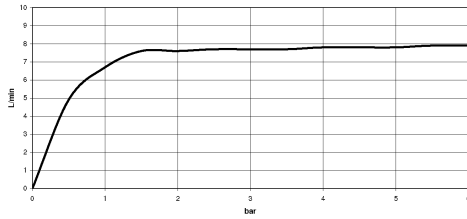

**VAIA Shower pipe with shower thermostat without hand shower - Brushed Bronze**

VAIA

34 459 809

- shower with fixed riser projection 452mm
- overhead shower: rain flow
- rain shower Ø 220 mm
- rain shower with anti-scale system
- max. rainshower flow 6.8 l/min
- Function from: 6 l/min
- rotary diverter with volume control and shut-off function
- slide-on rosettes Ø 70 mm
- height of fittings up to rain shower (bottom edge) 964mm
- height of fittings up to top edge of elbow 1267mm
- gauge 150 mm - 13 mm
- metal shower hose 1750mm with integrated anti-twist protection
- 1/2" connection
- slide bar
- Pipe diameter 23.5 mm

**Required miscellaneous**

**Hand shower FlowReduce -** 28 016 979-42  
**Brushed Bronze** 0010

34 459 809  
mm [inches]

1:10

**Flow rate chart**

**Codes & Standards**

California Energy  
Commission  
(CEC)