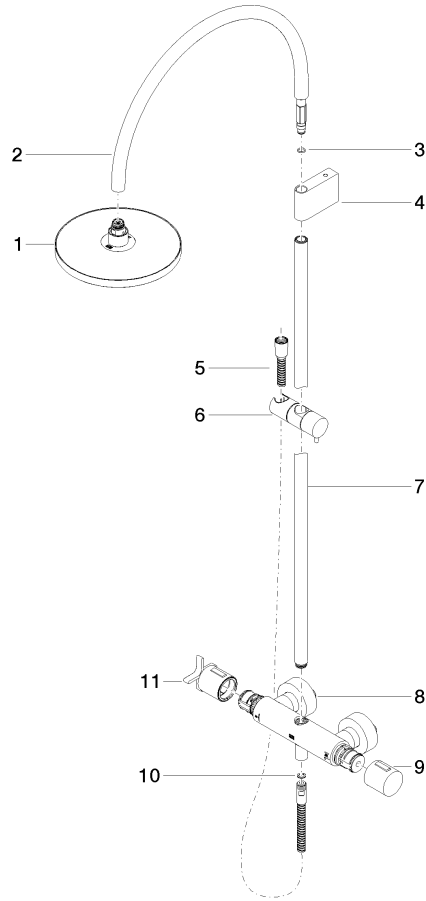

**VAIA Shower pipe with shower thermostat without hand shower - Brushed Bronze**

VAIA

34 459 809

- shower with fixed riser projection 452mm
- overhead shower: rain flow
- rain shower Ø 220 mm
- rain shower with anti-scale system
- max. rainshower flow 6.8 l/min
- Function from: 6 l/min
- rotary diverter with volume control and shut-off function
- slide-on rosettes Ø 70 mm
- height of fittings up to rain shower (bottom edge) 964mm
- height of fittings up to top edge of elbow 1267mm
- gauge 150 mm - 13 mm
- metal shower hose 1750mm with integrated anti-twist protection
- 1/2" connection
- slide bar
- Pipe diameter 23.5 mm

	Brushed Bronze	34 459 809-42 0010
	Chrome	34 459 809-00 0010
	Brushed Platinum	34 459 809-06 0010
	Platinum	34 459 809-08 0010
	Dark Chrome	34 459 809-19 0010
	Brushed Durabronze (23kt Gold)	34 459 809-28 0010
	Brushed Champagne (22kt Gold)	34 459 809-46 0010
	Champagne (22kt Gold)	34 459 809-47 0010
	Brushed Dark Platinum	34 459 809-99 0010

**Required miscellaneous**

**Hand shower FlowReduce -** 28 016 979-42  
**Brushed Bronze** 0010

34 459 809  
mm [inches]

1:10

**Flow rate chart**

**Codes & Standards**

California Energy  
Commission  
(CEC)

### Spare parts list

No.	Item Number	Name	Quantity used	Delivery time
1	04 12 05 092 10-42	shower	1	60
2	04 28 22 346 00-42	pipe	1	60
3	09 14 10 008 90	seal	1	2
4	90 17 11 150 00-42	holder	1	30
5	28 322 970-42	Metal shower hose 1/2" x 3/8" x 1750 mm - Brushed Bronze	1	30
6	12 570 970-42	Slide unit - Brushed Bronze	1	30
7	90 28 22 349 00-42	pipe	1	30
8	04 17 01 250 00-42	connection	1	60
9	90 17 33 015 00-42	handle	1	30
10	90 14 20 026 00 90	seal	1	2
11	90 17 33 030 00-42	handle	1	30