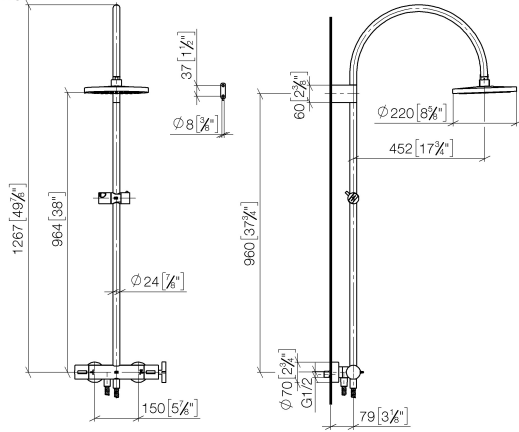

VAIA Shower pipe with shower thermostat without hand shower - Champagne (22kt Gold)

VAIA

34 459 809

- shower with fixed riser projection 452mm
- overhead shower: rain flow
- rain shower Ø 220 mm
- rain shower with anti-scale system
- max. rainshower flow 6.8 l/min
- Function from: 6 l/min
- rotary diverter with volume control and shut-off function
- slide-on rosettes Ø 70 mm
- height of fittings up to rain shower (bottom edge) 964mm
- height of fittings up to top edge of elbow 1267mm
- gauge 150 mm - 13 mm
- metal shower hose 1750mm with integrated anti-twist protection
- 1/2" connection
- slide bar
- Pipe diameter 23.5 mm

Required miscellaneous

Hand shower FlowReduce - Champagne (22kt Gold) 28 016 979-47 0010

34 459 809

mm [inches]

1:10

Flow rate chart

Codes & Standards

California Energy
Commission
(CEC)

34 459 809
Parts for other
finishes can be found
here: Chrome

Spare parts list

No.	Item Number	Name	Quantity used	Delivery time
1	04 12 05 092 10-47	shower	1	60
2	04 28 22 346 00-47	pipe	1	60
3	09 14 10 008 90	seal	1	2
4	90 17 11 150 00-47	holder	1	30
5	28 322 970-47	Metal shower hose 1/2" x 3/8" x 1750 mm - Champagne (22kt Gold)	1	30
6	12 570 970-47	Slide unit - Champagne (22kt Gold)	1	30
7	90 28 22 349 00-47	pipe	1	30
8	04 17 01 250 00-47	connection	1	60
9	90 17 33 015 00-47	handle	1	30
10	90 14 20 026 00 90	seal	1	2
11	90 17 33 030 00-47	handle	1	30