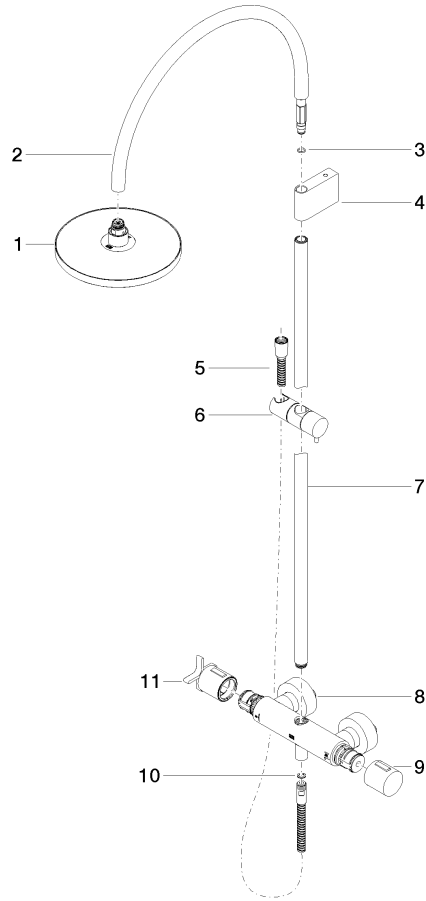

VAIA Shower pipe with shower thermostat without hand shower - Champagne (22kt Gold)

VAIA

34 459 809

- shower with fixed riser projection 452mm
- overhead shower: rain flow
- rain shower Ø 220 mm
- rain shower with anti-scale system
- max. rainshower flow 6.8 l/min
- Function from: 6 l/min
- rotary diverter with volume control and shut-off function
- slide-on rosettes Ø 70 mm
- height of fittings up to rain shower (bottom edge) 964mm
- height of fittings up to top edge of elbow 1267mm
- gauge 150 mm - 13 mm
- metal shower hose 1750mm with integrated anti-twist protection
- 1/2" connection
- slide bar
- Pipe diameter 23.5 mm

	Champagne (22kt Gold)	34 459 809-47 0010
	Chrome	34 459 809-00 0010
	Brushed Platinum	34 459 809-06 0010
	Platinum	34 459 809-08 0010
	Dark Chrome	34 459 809-19 0010
	Brushed Durabronze (23kt Gold)	34 459 809-28 0010
	Brushed Bronze	34 459 809-42 0010
	Brushed Champagne (22kt Gold)	34 459 809-46 0010
	Brushed Dark Platinum	34 459 809-99 0010

Required miscellaneous

Hand shower FlowReduce - Champagne (22kt Gold) 28 016 979-47 0010

34 459 809

mm [inches]

1:10

Flow rate chart

Codes & Standards

California Energy
Commission
(CEC)

34 459 809
Parts for other
finishes can be found
here: Chrome

Spare parts list

No.	Item Number	Name	Quantity used	Delivery time
1	04 12 05 092 10-47	shower	1	60
2	04 28 22 346 00-47	pipe	1	60
3	09 14 10 008 90	seal	1	2
4	90 17 11 150 00-47	holder	1	30
5	28 322 970-47	Metal shower hose 1/2" x 3/8" x 1750 mm - Champagne (22kt Gold)	1	30
6	12 570 970-47	Slide unit - Champagne (22kt Gold)	1	30
7	90 28 22 349 00-47	pipe	1	30
8	04 17 01 250 00-47	connection	1	60
9	90 17 33 015 00-47	handle	1	30
10	90 14 20 026 00 90	seal	1	2
11	90 17 33 030 00-47	handle	1	30