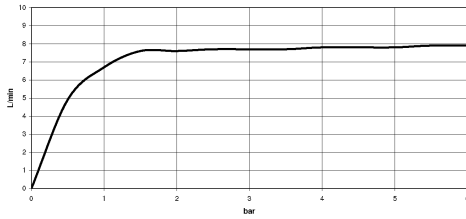

VAIA Shower pipe with shower thermostat without hand shower - Champagne (22kt Gold)

VAIA

34 459 809

- shower with fixed riser projection 452mm
- overhead shower: rain flow
- rain shower Ø 220 mm
- rain shower with anti-scale system
- max. rainshower flow 6.8 l/min
- Function from: 6 l/min
- rotary diverter with volume control and shut-off function
- slide-on rosettes Ø 70 mm
- height of fittings up to rain shower (bottom edge) 964mm
- height of fittings up to top edge of elbow 1267mm
- gauge 150 mm - 13 mm
- metal shower hose 1750mm with integrated anti-twist protection
- 1/2" connection
- slide bar
- Pipe diameter 23.5 mm

Required miscellaneous

Hand shower FlowReduce - Champagne (22kt Gold) 28 016 979-47 0010

34 459 809

mm [inches]

1:10

Flow rate chart

Codes & Standards

California Energy
Commission
(CEC)