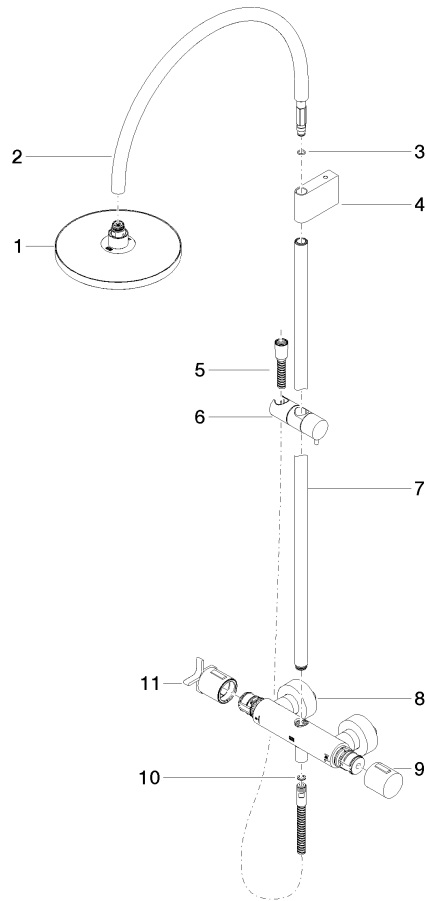

VAIA Shower pipe with shower thermostat without hand shower - Brushed Dark Platinum

VAIA

34 459 809

- shower with fixed riser projection 452mm
- overhead shower: rain flow
- rain shower Ø 220 mm
- rain shower with anti-scale system
- max. rainshower flow 6.8 l/min
- Function from: 6 l/min
- rotary diverter with volume control and shut-off function
- slide-on rosettes Ø 70 mm
- height of fittings up to rain shower (bottom edge) 964mm
- height of fittings up to top edge of elbow 1267mm
- gauge 150 mm - 13 mm
- metal shower hose 1750mm with integrated anti-twist protection
- 1/2" connection
- slide bar
- Pipe diameter 23.5 mm

	Brushed Dark Platinum	34 459 809-99 0010
	Chrome	34 459 809-00 0010
	Brushed Platinum	34 459 809-06 0010
	Platinum	34 459 809-08 0010
	Dark Chrome	34 459 809-19 0010
	Brushed Durabronze (23kt Gold)	34 459 809-28 0010
	Brushed Bronze	34 459 809-42 0010
	Brushed Champagne (22kt Gold)	34 459 809-46 0010
	Champagne (22kt Gold)	34 459 809-47 0010

Required miscellaneous

Hand shower FlowReduce - 28 016 979-99
Brushed Dark Platinum 0010

34 459 809
mm [inches]

1:10

Flow rate chart

Codes & Standards

California Energy
Commission
(CEC)

34 459 809
Parts for other
finishes can be found
here: [Chrome](#)

Spare parts list

No.	Item Number	Name	Quantity used	Delivery time
1	04 12 05 092 10-99	shower	1	30
2	04 28 22 346 00-99	pipe	1	30
3	09 14 10 008 90	seal	1	2
4	90 17 11 150 00-99	holder	1	30
5	28 322 970-99	Metal shower hose 1/2" x 3/8" x 1750 mm - Brushed Dark Platinum	1	2
6	12 570 970-99	Slide unit - Brushed Dark Platinum	1	30
7	90 28 22 349 00-99	pipe	1	30
8	04 17 01 250 00-99	connection	1	30
9	90 17 33 015 00-99	handle	1	30
10	90 14 20 026 00 90	seal	1	2
11	90 17 33 030 00-99	handle	1	30