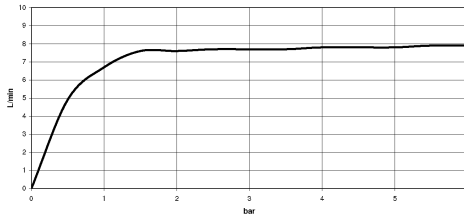

VAIA Shower pipe with shower thermostat without hand shower - Brushed Dark Platinum

VAIA

34 459 809

- shower with fixed riser projection 452mm
- overhead shower: rain flow
- rain shower Ø 220 mm
- rain shower with anti-scale system
- max. rainshower flow 6.8 l/min
- Function from: 6 l/min
- rotary diverter with volume control and shut-off function
- slide-on rosettes Ø 70 mm
- height of fittings up to rain shower (bottom edge) 964mm
- height of fittings up to top edge of elbow 1267mm
- gauge 150 mm - 13 mm
- metal shower hose 1750mm with integrated anti-twist protection
- 1/2" connection
- slide bar
- Pipe diameter 23.5 mm

Required miscellaneous

Hand shower FlowReduce - 28 016 979-99
Brushed Dark Platinum 0010

34 459 809
mm [inches]

1:10

Flow rate chart

Codes & Standards

California Energy
Commission
(CEC)

34 459 809
Parts for other
finishes can be found
here: [Chrome](#)