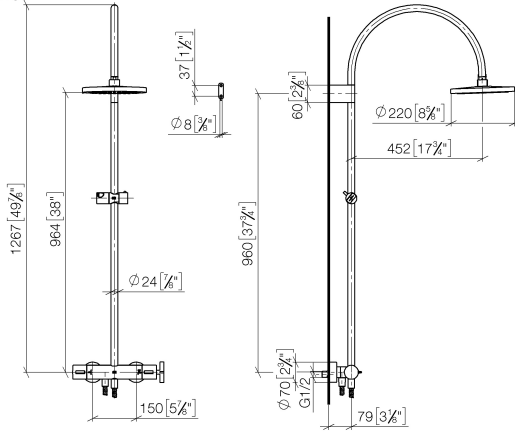

VAIA Shower pipe with shower thermostat without hand shower - Brushed Dark Platinum

VAIA

34 459 809

- shower with fixed riser projection 452mm
- overhead shower: rain flow
- rain shower Ø 220 mm
- rain shower with anti-scale system
- max. rainshower flow 6.8 l/min
- Function from: 6 l/min
- rotary diverter with volume control and shut-off function
- slide-on rosettes Ø 70 mm
- height of fittings up to rain shower (bottom edge) 964mm
- height of fittings up to top edge of elbow 1267mm
- gauge 150 mm - 13 mm
- metal shower hose 1750mm with integrated anti-twist protection
- 1/2" connection
- slide bar
- Pipe diameter 23.5 mm

	Brushed Dark Platinum	34 459 809-99 0010
	Chrome	34 459 809-00 0010
	Brushed Platinum	34 459 809-06 0010
	Platinum	34 459 809-08 0010
	Dark Chrome	34 459 809-19 0010
	Brushed Durabronze (23kt Gold)	34 459 809-28 0010
	Brushed Bronze	34 459 809-42 0010
	Brushed Champagne (22kt Gold)	34 459 809-46 0010
	Champagne (22kt Gold)	34 459 809-47 0010

Required miscellaneous

Hand shower FlowReduce - 28 016 979-99
Brushed Dark Platinum 0010

34 459 809
mm [inches]

1:10

Flow rate chart

Codes & Standards

California Energy
Commission
(CEC)

34 459 809
Parts for other
finishes can be found
here: [Chrome](#)

Spare parts list

No.	Item Number	Name	Quantity used	Delivery time
1	04 12 05 092 10-99	shower	1	30
2	04 28 22 346 00-99	pipe	1	30
3	09 14 10 008 90	seal	1	2
4	90 17 11 150 00-99	holder	1	30
5	28 322 970-99	Metal shower hose 1/2" x 3/8" x 1750 mm - Brushed Dark Platinum	1	2
6	12 570 970-99	Slide unit - Brushed Dark Platinum	1	30
7	90 28 22 349 00-99	pipe	1	30
8	04 17 01 250 00-99	connection	1	30
9	90 17 33 015 00-99	handle	1	30
10	90 14 20 026 00 90	seal	1	2
11	90 17 33 030 00-99	handle	1	30