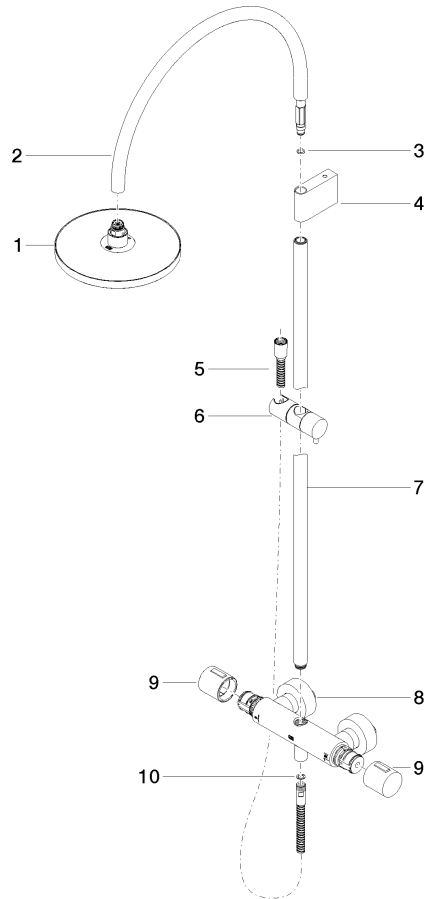

Showerpipe with shower thermostat without hand shower 220 mm - Brushed Bronze

TARA

34 459 892

Fits: TARA, VAIA, META

- shower with fixed riser projection 452mm
- overhead shower: rain flow
- rain shower Ø 220 mm
- rain shower with anti-scale system
- max. rainshower flow 6.8 l/min
- rotary diverter with volume control and shut-off function
- slide-on rosettes Ø 70 mm
- height of fittings up to rain shower (bottom edge) 963mm
- height of fittings up to top edge of elbow 1267mm
- gauge 150 mm - 13 mm
- metal shower hose 1750mm with integrated anti-twist protection
- 1/2" connection
- slide bar
- Pipe diameter 23.5 mm
- quick clearing
- This product reduces water consumption by % (compared to requirements of EPAct '92)
- This product can contribute to Water Use Reduction in LEED® Green Building Rating

Required miscellaneous

	Hand shower FlowReduce - Brushed Bronze	28 018 979-42 0010
--	----------------------------------------------------	-----------------------

Showerpipe with shower thermostat without hand shower 220 mm - Brushed Bronze

TARA

34 459 892
mm [inches]
M 1:10

Flow rate chart

Codes & Standards

ASME
A112.18.1/CSA
B125.1

California Energy
Commission
(CEC)

34 459 892

Product version from 9/10/2020

Showerpipe with shower thermostat without hand shower 220 mm - Brushed
Bronze

TARA

34 459 892

Spare parts list

Product version from 9/10/2020

No.	Item Number	Name	Quantity used	Delivery time
	04 12 05 092 10-42	shower	11	60