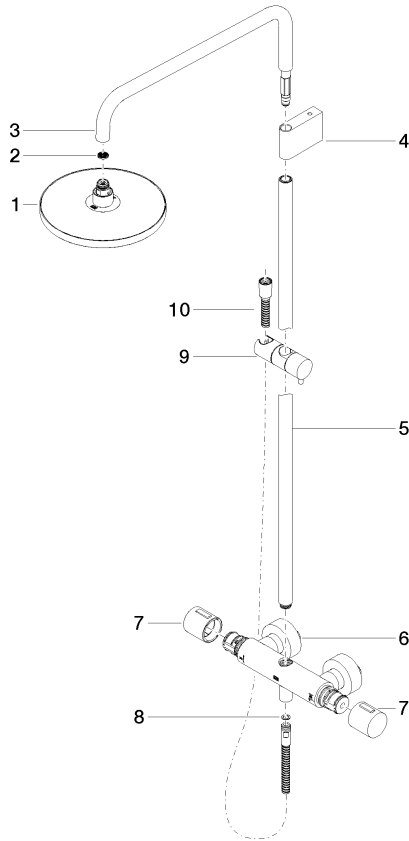

34 459 979

Fits: IMO, LULU, TARA, LISSÉ, VAIA, META

- shower with fixed riser projection 453mm
- overhead shower: rain flow
- rain shower with anti-scale system
- rain shower Ø 220 mm
- max. rainshower flow 6.8 l/min
- rotary diverter with volume control and shut-off function
- height of fittings up to top edge of elbow 1150mm
- slide-on rosettes Ø 70 mm
- height of fittings up to rain shower (bottom edge) 1009mm
- gauge 150 mm - 13 mm
- metal shower hose 1750mm with integrated anti-twist protection
- 1/2" connection
- slide bar
- Pipe diameter 23.5 mm
- quick clearing
- This product reduces water consumption by % (compared to requirements of EPAct '92)
- This product can contribute to Water Use Reduction in LEED® Green Building Rating

Intrinsic protection against back flow.

NOTE: Hand shower sold separately. Please see hand shower options under the miscellaneous articles section of each series.

	Light Gold	34 459 979-26 0010
	Chrome	34 459 979-00 0010
	Brushed Platinum	34 459 979-06 0010
	Platinum	34 459 979-08 0010
	Dark Chrome	34 459 979-19 0010
	Brushed Light Gold	34 459 979-27 0010
	Brushed Durabronze (23kt Gold)	34 459 979-28 0010
	Matte Black	34 459 979-33 0010
	Brushed Bronze	34 459 979-42 0010
	Brushed Champagne (22kt Gold)	34 459 979-46 0010
	Champagne (22kt Gold)	34 459 979-47 0010
	Brushed Chrome	34 459 979-93 0010
	Brushed Dark Platinum	34 459 979-99 0010

34 459 979

mm [inches]
1:10

Flow rate chart

Codes & Standards

ASME
A112.18.1/CSA
B125.1

California Energy
Commission
(CEC)

34 459 979

Product version from 7/1/2023

Parts for other finishes can be found here: [Chrome](#)

Showerpipe with shower thermostat without hand shower - Light Gold

IMO

34 459 979

Spare parts list

Product version from 7/1/2023

No.	Item Number	Name	Quantity used	Delivery time
	04 12 05 092 10-26	shower	11	60