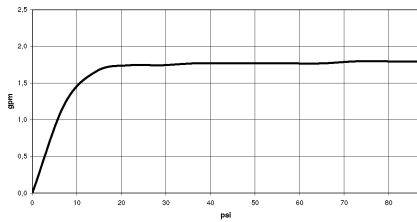

34 459 979

Fits: IMO, LULU, TARA, LISSÉ, VAIA, META

- shower with fixed riser projection 453mm
- overhead shower: rain flow
- rain shower with anti-scale system
- rain shower Ø 220 mm
- max. rainshower flow 6.8 l/min
- rotary diverter with volume control and shut-off function
- height of fittings up to top edge of elbow 1150mm
- slide-on rosettes Ø 70 mm
- height of fittings up to rain shower (bottom edge) 1009mm
- gauge 150 mm - 13 mm
- metal shower hose 1750mm with integrated anti-twist protection
- 1/2" connection
- slide bar
- Pipe diameter 23.5 mm
- quick clearing
- This product reduces water consumption by % (compared to requirements of EPAct '92)
- This product can contribute to Water Use Reduction in LEED® Green Building Rating

Intrinsic protection against back flow.

NOTE: Hand shower sold separately. Please see hand shower options under the miscellaneous articles section of each series.

	Light Gold	34 459 979-26 0010
	Chrome	34 459 979-00 0010
	Brushed Platinum	34 459 979-06 0010
	Platinum	34 459 979-08 0010
	Dark Chrome	34 459 979-19 0010
	Brushed Light Gold	34 459 979-27 0010
	Brushed Durabronze (23kt Gold)	34 459 979-28 0010
	Matte Black	34 459 979-33 0010
	Brushed Bronze	34 459 979-42 0010
	Brushed Champagne (22kt Gold)	34 459 979-46 0010
	Champagne (22kt Gold)	34 459 979-47 0010
	Brushed Chrome	34 459 979-93 0010
	Brushed Dark Platinum	34 459 979-99 0010

34 459 979

mm [inches]
1:10

Flow rate chart

Codes & Standards

ASME
A112.18.1/CSA
B125.1

California Energy
Commission
(CEC)

34 459 979

Product version from 7/1/2023