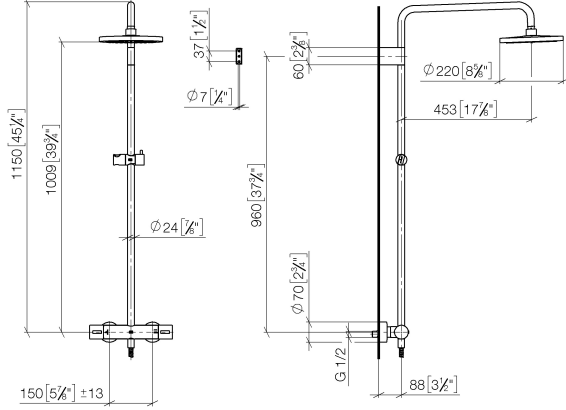

34 459 979

Fits: IMO, LULU, TARA, LISSÉ, VAIA, META

- shower with fixed riser projection 453mm
- overhead shower: rain flow
- rain shower with anti-scale system
- rain shower Ø 220 mm
- max. rainshower flow 6.8 l/min
- rotary diverter with volume control and shut-off function
- height of fittings up to top edge of elbow 1150mm
- slide-on rosettes Ø 70 mm
- height of fittings up to rain shower (bottom edge) 1009mm
- gauge 150 mm - 13 mm
- metal shower hose 1750mm with integrated anti-twist protection
- 1/2" connection
- slide bar
- Pipe diameter 23.5 mm
- quick clearing
- This product reduces water consumption by % (compared to requirements of EPAct '92)
- This product can contribute to Water Use Reduction in LEED® Green Building Rating

Intrinsic protection against back flow.

NOTE: Hand shower sold separately. Please see hand shower options under the miscellaneous articles section of each series.

	Light Gold	34 459 979-26 0010
	Chrome	34 459 979-00 0010
	Brushed Platinum	34 459 979-06 0010
	Platinum	34 459 979-08 0010
	Dark Chrome	34 459 979-19 0010
	Brushed Light Gold	34 459 979-27 0010
	Brushed Durabronze (23kt Gold)	34 459 979-28 0010
	Matte Black	34 459 979-33 0010
	Brushed Bronze	34 459 979-42 0010
	Brushed Champagne (22kt Gold)	34 459 979-46 0010
	Champagne (22kt Gold)	34 459 979-47 0010
	Brushed Chrome	34 459 979-93 0010
	Brushed Dark Platinum	34 459 979-99 0010

34 459 979

mm [inches]
1:10

Flow rate chart

Codes & Standards

ASME
A112.18.1/CSA
B125.1

California Energy
Commission
(CEC)

34 459 979

Product version from 7/1/2023

Parts for other finishes can be found here: [Chrome](#)

Showerpipe with shower thermostat without hand shower - Light Gold

IMO

34 459 979

Spare parts list

Product version from 7/1/2023

No.	Item Number	Name	Quantity used	Delivery time
	04 12 05 092 10-26	shower	11	60