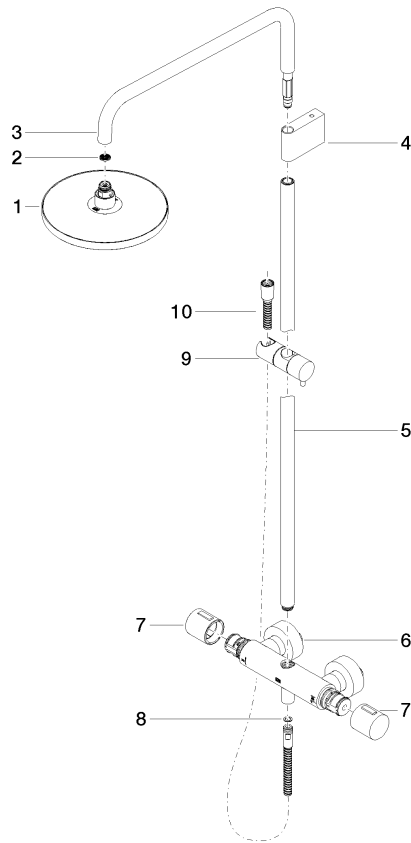

Showerpipe with shower thermostat without hand shower - Brushed Durabronze (23kt Gold)

IMO

34 459 979

Fits: IMO, LULU, TARA, LISSÉ, VAIA, META

- shower with fixed riser projection 453mm
 - overhead shower: rain flow
 - rain shower with anti-scale system
 - rain shower Ø 220 mm
 - max. rainshower flow 6.8 l/min
 - rotary diverter with volume control and shut-off function
 - height of fittings up to top edge of elbow 1150mm
 - slide-on rosettes Ø 70 mm
 - height of fittings up to rain shower (bottom edge) 1009mm
 - gauge 150 mm - 13 mm
 - metal shower hose 1750mm with integrated anti-twist protection
 - 1/2" connection
 - slide bar
 - Pipe diameter 23.5 mm
 - quick clearing
 - This product reduces water consumption by % (compared to requirements of EPAAct '92)
 - This product can contribute to Water Use Reduction in LEED® Green Building Rating
- Intrinsic protection against back flow.**

IMO

34 459 979
mm [inches]
1:10

Flow rate chart

Codes & Standards

ASME
A112.18.1/CSA
B125.1

California Energy
Commission
(CEC)

Showerpipe with shower thermostat without hand shower - Brushed Durabronz
(23kt Gold)

34 459 979

Product version from 7/1/2023

Showerpipe with shower thermostat without hand shower - Brushed Durabross
(23kt Gold)

IMO

34 459 979

Spare parts list

Product version from 7/1/2023

No.	Item Number	Name	Quantity used	Delivery time
	04 12 05 092 10-28	shower	11	20