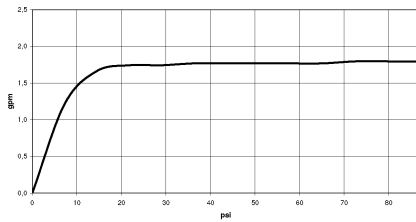

IMO

34 459 979
mm [inches]
1:10

Flow rate chart

Codes & Standards

ASME
A112.18.1/CSA
B125.1

California Energy
Commission
(CEC)

Showerpipe with shower thermostat without hand shower - Brushed Durabronz
(23kt Gold)