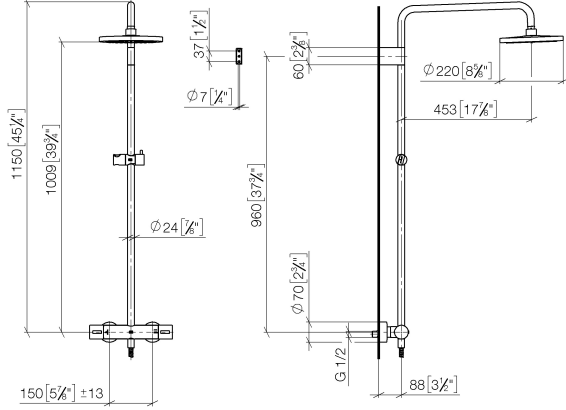

Showerpipe with shower thermostat without hand shower - Brushed Durabronze (23kt Gold)

IMO

34 459 979

Fits: IMO, LULU, TARA, LISSÉ, VAIA, META

- shower with fixed riser projection 453mm
 - overhead shower: rain flow
 - rain shower with anti-scale system
 - rain shower Ø 220 mm
 - max. rainshower flow 6.8 l/min
 - rotary diverter with volume control and shut-off function
 - height of fittings up to top edge of elbow 1150mm
 - slide-on rosettes Ø 70 mm
 - height of fittings up to rain shower (bottom edge) 1009mm
 - gauge 150 mm - 13 mm
 - metal shower hose 1750mm with integrated anti-twist protection
 - 1/2" connection
 - slide bar
 - Pipe diameter 23.5 mm
 - quick clearing
 - This product reduces water consumption by % (compared to requirements of EPAAct '92)
 - This product can contribute to Water Use Reduction in LEED® Green Building Rating
- Intrinsic protection against back flow.**

IMO

34 459 979
mm [inches]
1:10

Flow rate chart

Codes & Standards

ASME
A112.18.1/CSA
B125.1

California Energy
Commission
(CEC)

Showerpipe with shower thermostat without hand shower - Brushed Durabronz
(23kt Gold)

34 459 979

Product version from 7/1/2023

Showerpipe with shower thermostat without hand shower - Brushed Durabross
(23kt Gold)

IMO

34 459 979

Spare parts list

Product version from 7/1/2023

No.	Item Number	Name	Quantity used	Delivery time
	04 12 05 092 10-28	shower	11	20