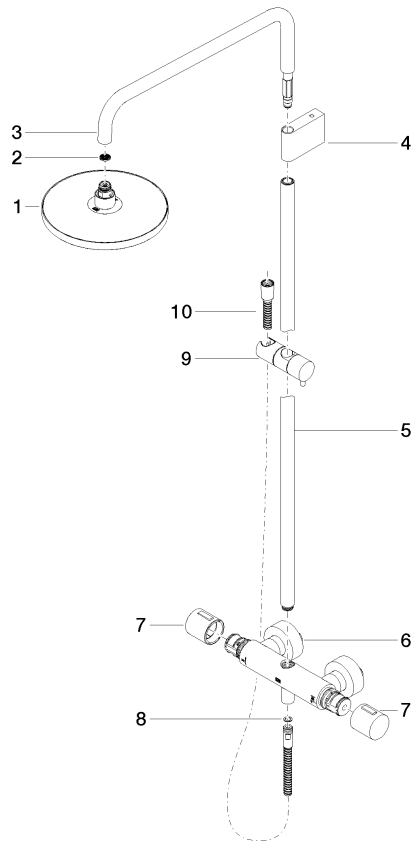

Showerpipe with shower thermostat without hand shower - Brushed Bronze

IMO

34 459 979

Fits: IMO, LULU, TARA, LISSÉ, VAIA, META

- shower with fixed riser projection 453mm
 - overhead shower: rain flow
 - rain shower with anti-scale system
 - rain shower Ø 220 mm
 - max. rainshower flow 6.8 l/min
 - rotary diverter with volume control and shut-off function
 - height of fittings up to top edge of elbow 1150mm
 - slide-on rosettes Ø 70 mm
 - height of fittings up to rain shower (bottom edge) 1009mm
 - gauge 150 mm - 13 mm
 - metal shower hose 1750mm with integrated anti-twist protection
 - 1/2" connection
 - slide bar
 - Pipe diameter 23.5 mm
 - quick clearing
 - This product reduces water consumption by % (compared to requirements of EPAct '92)
 - This product can contribute to Water Use Reduction in LEED® Green Building Rating
- Intrinsic protection against back flow.**

34 459 979

mm [inches]
1:10

Flow rate chart

Codes & Standards

ASME
A112.18.1/CSA
B125.1

California Energy
Commission
(CEC)

34 459 979

Product version from 7/1/2023

Showerpipe with shower thermostat without hand shower - Brushed Bronze

IMO

34 459 979

Spare parts list

Product version from 7/1/2023

No.	Item Number	Name	Quantity used	Delivery time
	04 12 05 092 10-42	shower	11	60