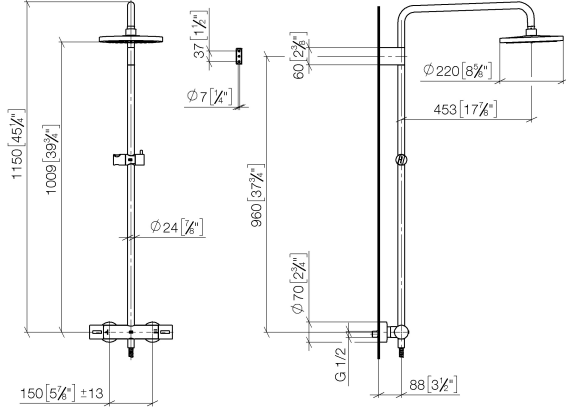

Showerpipe with shower thermostat without hand shower - Brushed Bronze

IMO

34 459 979

Fits: IMO, LULU, TARA, LISSÉ, VAIA, META

- shower with fixed riser projection 453mm
 - overhead shower: rain flow
 - rain shower with anti-scale system
 - rain shower Ø 220 mm
 - max. rainshower flow 6.8 l/min
 - rotary diverter with volume control and shut-off function
 - height of fittings up to top edge of elbow 1150mm
 - slide-on rosettes Ø 70 mm
 - height of fittings up to rain shower (bottom edge) 1009mm
 - gauge 150 mm - 13 mm
 - metal shower hose 1750mm with integrated anti-twist protection
 - 1/2" connection
 - slide bar
 - Pipe diameter 23.5 mm
 - quick clearing
 - This product reduces water consumption by % (compared to requirements of EPAct '92)
 - This product can contribute to Water Use Reduction in LEED® Green Building Rating
- Intrinsic protection against back flow.**

34 459 979

mm [inches]
1:10

Flow rate chart

Codes & Standards

ASME
A112.18.1/CSA
B125.1

California Energy
Commission
(CEC)

34 459 979

Product version from 7/1/2023

Showerpipe with shower thermostat without hand shower - Brushed Bronze

IMO

34 459 979

Spare parts list

Product version from 7/1/2023

No.	Item Number	Name	Quantity used	Delivery time
	04 12 05 092 10-42	shower	11	60