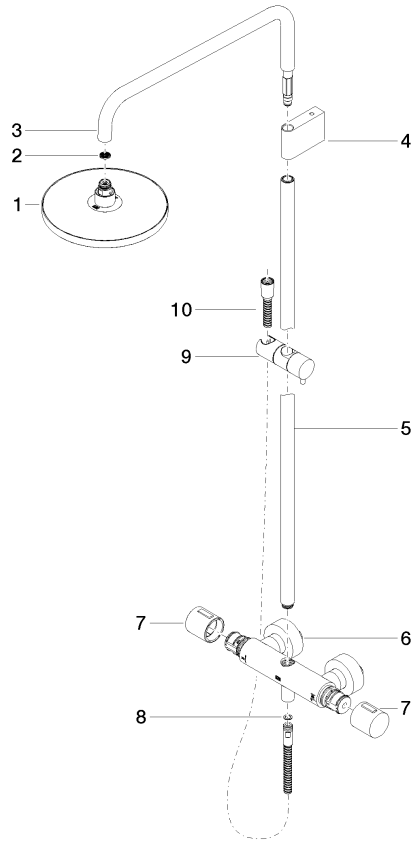

**Showerpipe with shower thermostat without hand shower - Brushed  
Champagne (22kt Gold)**

IMO

34 459 979

Fits: IMO, LULU, TARA, LISSÉ, VAIA, META

- shower with fixed riser projection 453mm
  - overhead shower: rain flow
  - rain shower with anti-scale system
  - rain shower Ø 220 mm
  - max. rainshower flow 6.8 l/min
  - rotary diverter with volume control and shut-off function
  - height of fittings up to top edge of elbow 1150mm
  - slide-on rosettes Ø 70 mm
  - height of fittings up to rain shower (bottom edge) 1009mm
  - gauge 150 mm - 13 mm
  - metal shower hose 1750mm with integrated anti-twist protection
  - 1/2" connection
  - slide bar
  - Pipe diameter 23.5 mm
  - quick clearing
  - This product reduces water consumption by % (compared to requirements of EPAct '92)
  - This product can contribute to Water Use Reduction in LEED® Green Building Rating
- Intrinsic protection against back flow.**

## Flow rate chart

## Codes & Standards

ASME  
A112.18.1/CSA  
B125.1

California Energy  
Commission  
(CEC)

Showerpipe with shower thermostat without hand shower - Brushed  
Champagne (22kt Gold)

34 459 979

Product version from 7/1/2023

Showerpipe with shower thermostat without hand shower - Brushed  
Champagne (22kt Gold)

IMO

34 459 979

**Spare parts list**

**Product version from 7/1/2023**

No.	Item Number	Name	Quantity used	Delivery time
	04 12 05 092 10-46	shower	11	60