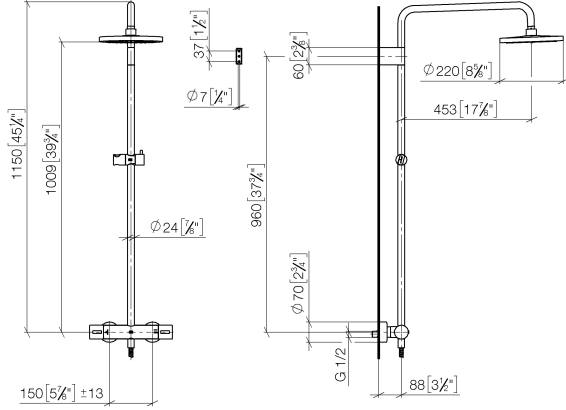

**Showerpipe with shower thermostat without hand shower - Brushed  
Champagne (22kt Gold)**

IMO

34 459 979

Fits: IMO, LULU, TARA, LISSÉ, VAIA, META

- shower with fixed riser projection 453mm
  - overhead shower: rain flow
  - rain shower with anti-scale system
  - rain shower Ø 220 mm
  - max. rainshower flow 6.8 l/min
  - rotary diverter with volume control and shut-off function
  - height of fittings up to top edge of elbow 1150mm
  - slide-on rosettes Ø 70 mm
  - height of fittings up to rain shower (bottom edge) 1009mm
  - gauge 150 mm - 13 mm
  - metal shower hose 1750mm with integrated anti-twist protection
  - 1/2" connection
  - slide bar
  - Pipe diameter 23.5 mm
  - quick clearing
  - This product reduces water consumption by % (compared to requirements of EPAct '92)
  - This product can contribute to Water Use Reduction in LEED® Green Building Rating
- Intrinsic protection against back flow.**

# Showerpipe with shower thermostat without hand shower - Brushed Champagne (22kt Gold)

IMO

34 459 979  
mm [inches]  
1:10

## Flow rate chart