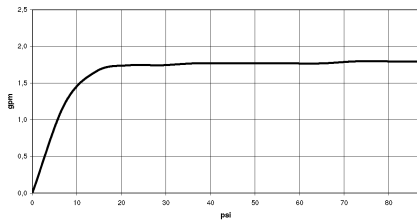

Required miscellaneous

	SERIES-VARIOUS Hand shower - Champagne (22kt Gold)	28 029 979-47 0010
--	---	--------------------

Showerpipe with shower thermostat without hand shower - Champagne (22kt Gold)

34 459 979
mm [inches]
1:10

Flow rate chart

Codes & Standards

ASME
A112.18.1/CSA
B125.1

California Energy
Commission
(CEC)

Showerpipe with shower thermostat without hand shower - Champagne (22kt Gold)

34 459 979

Product version from 7/1/2023