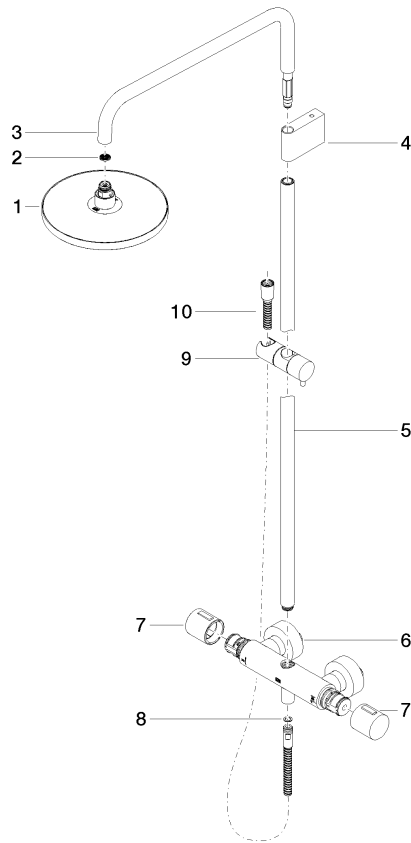

Showerpipe with shower thermostat without hand shower - Champagne (22kt Gold)

IMO

34 459 979

Fits: IMO, LULU, TARA, LISSÉ, VAIA, META

- shower with fixed riser projection 453mm
 - overhead shower: rain flow
 - rain shower with anti-scale system
 - rain shower Ø 220 mm
 - max. rainshower flow 6.8 l/min
 - rotary diverter with volume control and shut-off function
 - height of fittings up to top edge of elbow 1150mm
 - slide-on rosettes Ø 70 mm
 - height of fittings up to rain shower (bottom edge) 1009mm
 - gauge 150 mm - 13 mm
 - metal shower hose 1750mm with integrated anti-twist protection
 - 1/2" connection
 - slide bar
 - Pipe diameter 23.5 mm
 - quick clearing
 - This product reduces water consumption by % (compared to requirements of EPAAct '92)
 - This product can contribute to Water Use Reduction in LEED® Green Building Rating
- Intrinsic protection against back flow.**

Required miscellaneous

	SERIES-VARIOUS Hand shower - Champagne (22kt Gold)	28 029 979-47 0010
--	---	--------------------

Showerpipe with shower thermostat without hand shower - Champagne (22kt Gold)

34 459 979
mm [inches]
1:10

Flow rate chart

Codes & Standards

ASME
A112.18.1/CSA
B125.1

California Energy
Commission
(CEC)

Showerpipe with shower thermostat without hand shower - Champagne (22kt Gold)

34 459 979

Product version from 7/1/2023

Showerpipe with shower thermostat without hand shower - Champagne (22kt Gold)

IMO

34 459 979

Spare parts list

Product version from 7/1/2023

No.	Item Number	Name	Quantity used	Delivery time
	04 12 05 092 10-47	shower	11	60