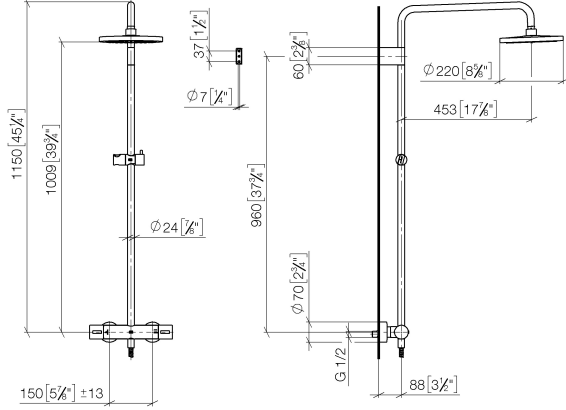

Showerpipe with shower thermostat without hand shower - Champagne (22kt Gold)

IMO

34 459 979

Fits: IMO, LULU, TARA, LISSÉ, VAIA, META

- shower with fixed riser projection 453mm
 - overhead shower: rain flow
 - rain shower with anti-scale system
 - rain shower Ø 220 mm
 - max. rainshower flow 6.8 l/min
 - rotary diverter with volume control and shut-off function
 - height of fittings up to top edge of elbow 1150mm
 - slide-on rosettes Ø 70 mm
 - height of fittings up to rain shower (bottom edge) 1009mm
 - gauge 150 mm - 13 mm
 - metal shower hose 1750mm with integrated anti-twist protection
 - 1/2" connection
 - slide bar
 - Pipe diameter 23.5 mm
 - quick clearing
 - This product reduces water consumption by % (compared to requirements of EPAAct '92)
 - This product can contribute to Water Use Reduction in LEED® Green Building Rating
- Intrinsic protection against back flow.**

Required miscellaneous

	SERIES-VARIOUS Hand shower - Champagne (22kt Gold)	28 029 979-47 0010
--	---	--------------------

Showerpipe with shower thermostat without hand shower - Champagne (22kt Gold)

34 459 979
mm [inches]
1:10

Flow rate chart

Codes & Standards

ASME
A112.18.1/CSA
B125.1

California Energy
Commission
(CEC)

Showerpipe with shower thermostat without hand shower - Champagne (22kt Gold)

34 459 979

Product version from 7/1/2023