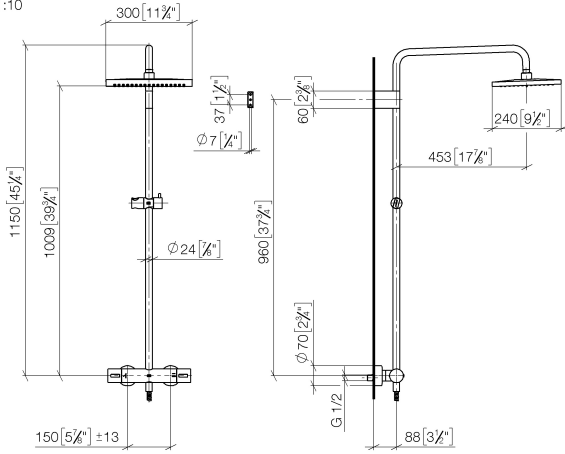

34 459 980

Fits: IMO, MEM, CL.1, CYO

- shower with fixed riser projection 453mm
- overhead shower: rain flow
- rain shower 300 x 240mm
- rain shower with anti-scale system
- max. rainshower flow 6.8 l/min
- Function from: 6 l/min
- rotary diverter with volume control and shut-off function
- slide-on rosettes Ø 70 mm
- height of fittings up to rain shower (bottom edge) 1009mm
- height of fittings up to top edge of elbow 1150mm
- gauge 150 mm - 13 mm
- metal shower hose 1750mm with integrated anti-twist protection
- 1/2" connection
- slide bar
- Pipe diameter 23.5 mm
- quick clearing
- This product reduces water consumption by % (compared to requirements of EAct '92)
- This product can contribute to Water Use Reduction in LEED® Green Building Rating

### Required miscellaneous

	<b>SERIES-VARIOUS Hand shower - Platinum</b>	28 027 979-08 0010
--	--	--------------------

34 459 980

mm [inches]  
1:10

Flow rate chart

Codes & Standards

ASME  
A112.18.1/CSA  
B125.1