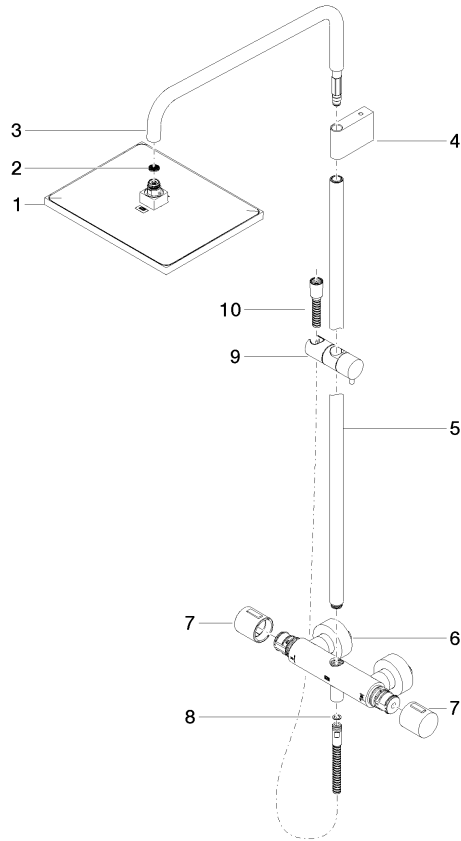

34 459 980

Product version from 6/1/2024