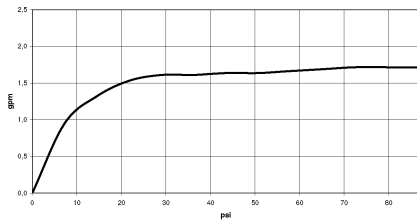

34 459 980
mm [inches]
1:10

Flow rate chart

Codes & Standards

ASME
A112.18.1/CSA
B125.1

California Energy
Commission
(CEC)

Showerpipe with shower thermostat without hand shower - Brushed Durabronz
(23kt Gold)