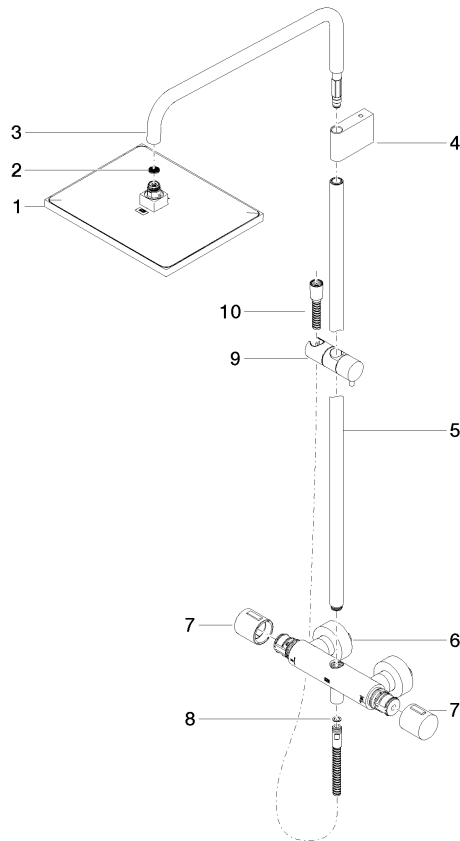

Showerpipe with shower thermostat without hand shower - Brushed Durabronz (23kt Gold)

IMO

34 459 980

Fits: IMO, MEM, CL.1, CYO

- shower with fixed riser projection 453mm
- overhead shower: rain flow
- rain shower 300 x 240mm
- rain shower with anti-scale system
- max. rainshower flow 6.8 l/min
- Function from: 6 l/min
- rotary diverter with volume control and shut-off function
- slide-on rosettes Ø 70 mm
- height of fittings up to rain shower (bottom edge) 1009mm
- height of fittings up to top edge of elbow 1150mm
- gauge 150 mm - 13 mm
- metal shower hose 1750mm with integrated anti-twist protection
- 1/2" connection
- slide bar
- Pipe diameter 23.5 mm
- quick clearing
- This product reduces water consumption by % (compared to requirements of EPA '92)
- This product can contribute to Water Use Reduction in LEED® Green Building Rating

34 459 980
mm [inches]
1:10

Flow rate chart

Codes & Standards

ASME
A112.18.1/CSA
B125.1

California Energy
Commission
(CEC)

Showerpipe with shower thermostat without hand shower - Brushed Durabronz
(23kt Gold)

34 459 980

Product version from 6/1/2024

Showerpipe with shower thermostat without hand shower - Brushed Durabrass
(23kt Gold)

IMO

34 459 980

Spare parts list

Product version from 6/1/2024

No.	Item Number	Name	Quantity used	Delivery time
	04 12 05 063 10-28	shower	10	20