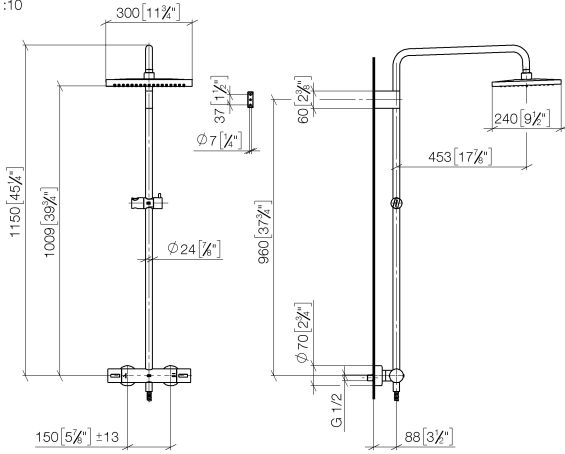

Showerpipe with shower thermostat without hand shower - Brushed Durabronz (23kt Gold)

IMO

34 459 980

Fits: IMO, MEM, CL.1, CYO

- shower with fixed riser projection 453mm
- overhead shower: rain flow
- rain shower 300 x 240mm
- rain shower with anti-scale system
- max. rainshower flow 6.8 l/min
- Function from: 6 l/min
- rotary diverter with volume control and shut-off function
- slide-on rosettes Ø 70 mm
- height of fittings up to rain shower (bottom edge) 1009mm
- height of fittings up to top edge of elbow 1150mm
- gauge 150 mm - 13 mm
- metal shower hose 1750mm with integrated anti-twist protection
- 1/2" connection
- slide bar
- Pipe diameter 23.5 mm
- quick clearing
- This product reduces water consumption by % (compared to requirements of EPA '92)
- This product can contribute to Water Use Reduction in LEED® Green Building Rating

34 459 980
mm [inches]
1:10

Flow rate chart

Codes & Standards

ASME
A112.18.1/CSA
B125.1

California Energy
Commission
(CEC)

Showerpipe with shower thermostat without hand shower - Brushed Durabronz
(23kt Gold)

34 459 980

Product version from 6/1/2024

Showerpipe with shower thermostat without hand shower - Brushed Durabrass
(23kt Gold)

IMO

34 459 980

Spare parts list

Product version from 6/1/2024

No.	Item Number	Name	Quantity used	Delivery time
	04 12 05 063 10-28	shower	10	20