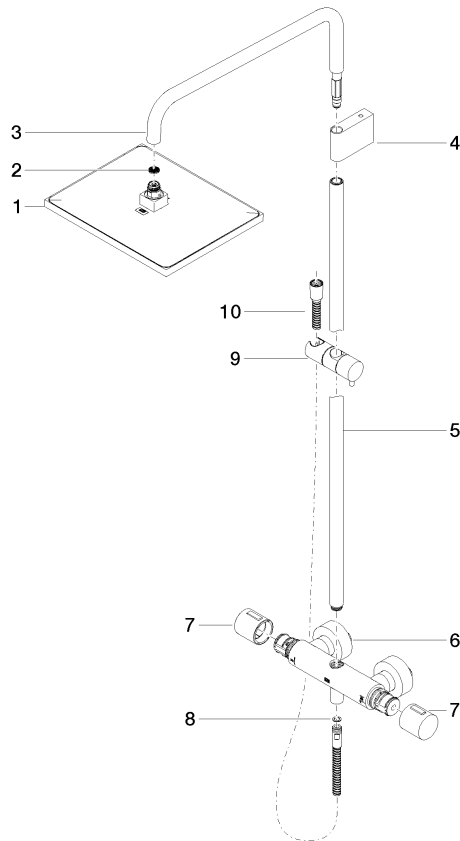

Showerpipe with shower thermostat without hand shower - Champagne (22kt Gold)

IMO

34 459 980

Fits: IMO, MEM, CL.1, CYO

- shower with fixed riser projection 453mm
- overhead shower: rain flow
- rain shower 300 x 240mm
- rain shower with anti-scale system
- max. rainshower flow 6.8 l/min
- Function from: 6 l/min
- rotary diverter with volume control and shut-off function
- slide-on rosettes Ø 70 mm
- height of fittings up to rain shower (bottom edge) 1009mm
- height of fittings up to top edge of elbow 1150mm
- gauge 150 mm - 13 mm
- metal shower hose 1750mm with integrated anti-twist protection
- 1/2" connection
- slide bar
- Pipe diameter 23.5 mm
- quick clearing
- This product reduces water consumption by % (compared to requirements of EAct '92)
- This product can contribute to Water Use Reduction in LEED® Green Building Rating

IMO

34 459 980
mm [inches]
1:10

Flow rate chart

Codes & Standards

ASME
A112.18.1/CSA
B125.1

California Energy
Commission
(CEC)

Showerpipe with shower thermostat without hand shower - Champagne (22kt Gold)

IMO

34 459 980

Product version from 6/1/2024

Showerpipe with shower thermostat without hand shower - Champagne (22kt Gold)

IMO

34 459 980

Spare parts list

Product version from 6/1/2024

No.	Item Number	Name	Quantity used	Delivery time
	04 12 05 063 10-47	shower	10	60