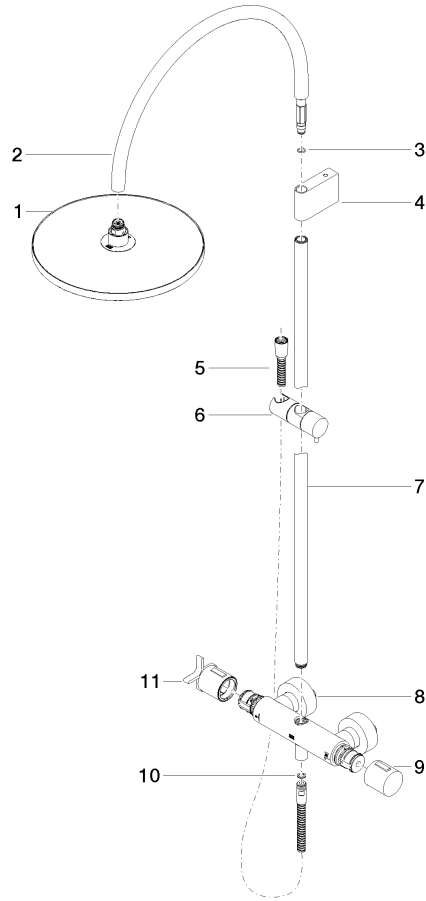

34 460 809

- shower with fixed riser projection 453mm
- overhead shower: rain flow
- rain shower Ø 300 mm
- rain shower with anti-scale system
- max. rainshower flow 6.8 l/min
- Function from: 6.5 l/min
- rotary diverter with volume control and shut-off function
- slide-on rosettes Ø 70 mm
- height of fittings up to rain shower (bottom edge) 959mm
- height of fittings up to top edge of elbow 1267mm
- gauge 150 mm - 13 mm
- metal shower hose 1750mm with integrated anti-twist protection
- 1/2" connection
- slide bar
- Pipe diameter 23.5 mm

This article does not include a hand shower!

Intrinsic protection against back flow.

	Brushed Platinum	34 460 809-06 0010
	Chrome	34 460 809-00 0010
	Platinum	34 460 809-08 0010
	Dark Chrome	34 460 809-19 0010
	Brushed Durabrass (23kt Gold)	34 460 809-28 0010
	Matte Black	34 460 809-33 0010
	Brushed Bronze	34 460 809-42 0010
	Brushed Champagne (22kt Gold)	34 460 809-46 0010
	Champagne (22kt Gold)	34 460 809-47 0010
	Brushed Chrome	34 460 809-93 0010
	Brushed Dark Platinum	34 460 809-99 0010

34 460 809

mm [inches]

1:10

34 460 809

Parts for other finishes can be found here: [Chrome](#)

Spare parts list

No.	Item Number	Name	Quantity used	Delivery time
1	04 12 05 091 10-06	shower	1	10
2	04 28 22 346 00-06	pipe	1	10
3	09 14 10 008 90	seal	1	2
4	90 17 11 150 00-06	holder	1	10
5	28 322 970-06	Metal shower hose 1/2" x 3/8" x 1750 mm - Brushed Platinum	1	2
6	12 570 970-06	Slide unit - Brushed Platinum	1	10
7	90 28 22 349 00-06	pipe	1	10
8	04 17 01 250 00-06	connection	1	10
9	90 17 33 015 00-06	handle	1	10
10	90 14 20 026 00 90	seal	1	2
11	90 17 33 030 00-06	handle	1	10