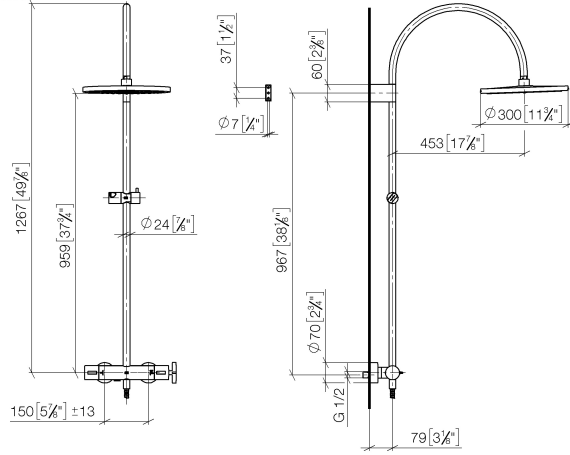

34 460 809

- shower with fixed riser projection 453mm
- overhead shower: rain flow
- rain shower Ø 300 mm
- rain shower with anti-scale system
- max. rainshower flow 6.8 l/min
- Function from: 6.5 l/min
- rotary diverter with volume control and shut-off function
- slide-on rosettes Ø 70 mm
- height of fittings up to rain shower (bottom edge) 959mm
- height of fittings up to top edge of elbow 1267mm
- gauge 150 mm - 13 mm
- metal shower hose 1750mm with integrated anti-twist protection
- 1/2" connection
- slide bar
- Pipe diameter 23.5 mm

This article does not include a hand shower!

Intrinsic protection against back flow.

	Brushed Platinum	34 460 809-06 0010
	Chrome	34 460 809-00 0010
	Platinum	34 460 809-08 0010
	Dark Chrome	34 460 809-19 0010
	Brushed Durabrass (23kt Gold)	34 460 809-28 0010
	Matte Black	34 460 809-33 0010
	Brushed Bronze	34 460 809-42 0010
	Brushed Champagne (22kt Gold)	34 460 809-46 0010
	Champagne (22kt Gold)	34 460 809-47 0010
	Brushed Chrome	34 460 809-93 0010
	Brushed Dark Platinum	34 460 809-99 0010

34 460 809

mm [inches]

1:10

34 460 809

Parts for other finishes can be found here: [Chrome](#)

Spare parts list

No.	Item Number	Name	Quantity used	Delivery time
1	04 12 05 091 10-06	shower	1	10
2	04 28 22 346 00-06	pipe	1	10
3	09 14 10 008 90	seal	1	2
4	90 17 11 150 00-06	holder	1	10
5	28 322 970-06	Metal shower hose 1/2" x 3/8" x 1750 mm - Brushed Platinum	1	2
6	12 570 970-06	Slide unit - Brushed Platinum	1	10
7	90 28 22 349 00-06	pipe	1	10
8	04 17 01 250 00-06	connection	1	10
9	90 17 33 015 00-06	handle	1	10
10	90 14 20 026 00 90	seal	1	2
11	90 17 33 030 00-06	handle	1	10