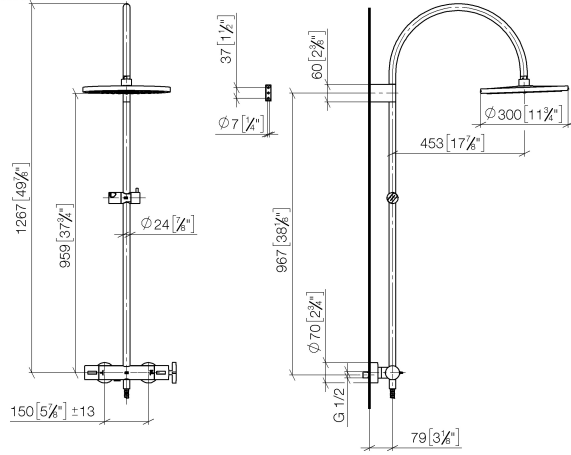

34 460 809

- shower with fixed riser projection 453mm
- overhead shower: rain flow
- rain shower Ø 300 mm
- rain shower with anti-scale system
- max. rainshower flow 6.8 l/min
- Function from: 6.5 l/min
- rotary diverter with volume control and shut-off function
- slide-on rosettes Ø 70 mm
- height of fittings up to rain shower (bottom edge) 959mm
- height of fittings up to top edge of elbow 1267mm
- gauge 150 mm - 13 mm
- metal shower hose 1750mm with integrated anti-twist protection
- 1/2" connection
- slide bar
- Pipe diameter 23.5 mm

This article does not include a hand shower!

Intrinsic protection against back flow.

	Brushed Durabronze (23kt Gold)	34 460 809-28 0010
	Chrome	34 460 809-00 0010
	Brushed Platinum	34 460 809-06 0010
	Platinum	34 460 809-08 0010
	Dark Chrome	34 460 809-19 0010
	Matte Black	34 460 809-33 0010
	Brushed Bronze	34 460 809-42 0010
	Brushed Champagne (22kt Gold)	34 460 809-46 0010
	Champagne (22kt Gold)	34 460 809-47 0010
	Brushed Chrome	34 460 809-93 0010
	Brushed Dark Platinum	34 460 809-99 0010

34 460 809

mm [inches]

1:10

34 460 809

Parts for other finishes can be found here: [Chrome](#)

Spare parts list

No.	Item Number	Name	Quantity used	Delivery time
1	04 12 05 091 10-28	shower	1	20
2	04 28 22 346 00-28	pipe	1	20
3	09 14 10 008 90	seal	1	2
4	90 17 11 150 00-28	holder	1	20
5	28 322 970-28	Metal shower hose 1/2" x 3/8" x 1750 mm - Brushed Durabron (23kt Gold)	1	20
6	12 570 970-28	Slide unit - Brushed Durabron (23kt Gold)	1	20
7	90 28 22 349 00-28	pipe	1	20
8	04 17 01 250 00-28	connection	1	20
9	90 17 33 015 00-28	handle	1	20
10	90 14 20 026 00 90	seal	1	2
11	90 17 33 030 00-28	handle	1	20