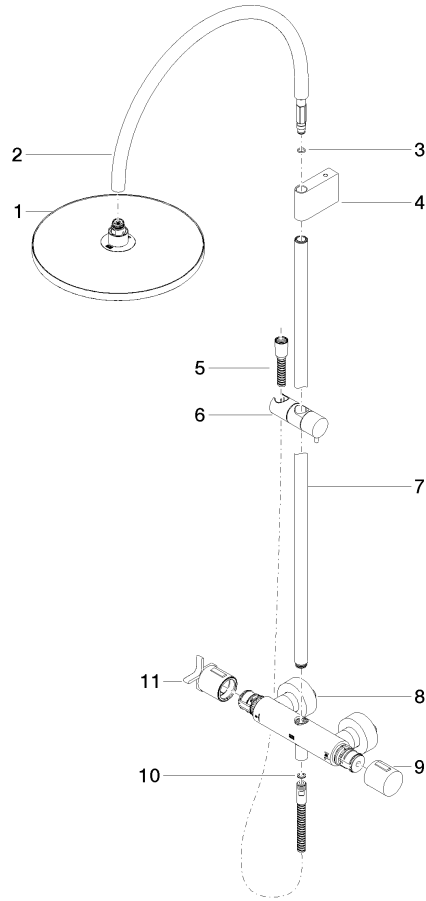

34 460 809

- shower with fixed riser projection 453mm
- overhead shower: rain flow
- rain shower Ø 300 mm
- rain shower with anti-scale system
- max. rainshower flow 6.8 l/min
- Function from: 6.5 l/min
- rotary diverter with volume control and shut-off function
- slide-on rosettes Ø 70 mm
- height of fittings up to rain shower (bottom edge) 959mm
- height of fittings up to top edge of elbow 1267mm
- gauge 150 mm - 13 mm
- metal shower hose 1750mm with integrated anti-twist protection
- 1/2" connection
- slide bar
- Pipe diameter 23.5 mm

This article does not include a hand shower!

Intrinsic protection against back flow.

	Brushed Durabronze (23kt Gold)	34 460 809-28 0010
	Chrome	34 460 809-00 0010
	Brushed Platinum	34 460 809-06 0010
	Platinum	34 460 809-08 0010
	Dark Chrome	34 460 809-19 0010
	Matte Black	34 460 809-33 0010
	Brushed Bronze	34 460 809-42 0010
	Brushed Champagne (22kt Gold)	34 460 809-46 0010
	Champagne (22kt Gold)	34 460 809-47 0010
	Brushed Chrome	34 460 809-93 0010
	Brushed Dark Platinum	34 460 809-99 0010

34 460 809

mm [inches]

1:10

34 460 809

Parts for other finishes can be found here: [Chrome](#)

Spare parts list

No.	Item Number	Name	Quantity used	Delivery time
1	04 12 05 091 10-28	shower	1	20
2	04 28 22 346 00-28	pipe	1	20
3	09 14 10 008 90	seal	1	2
4	90 17 11 150 00-28	holder	1	20
5	28 322 970-28	Metal shower hose 1/2" x 3/8" x 1750 mm - Brushed Durabron (23kt Gold)	1	20
6	12 570 970-28	Slide unit - Brushed Durabron (23kt Gold)	1	20
7	90 28 22 349 00-28	pipe	1	20
8	04 17 01 250 00-28	connection	1	20
9	90 17 33 015 00-28	handle	1	20
10	90 14 20 026 00 90	seal	1	2
11	90 17 33 030 00-28	handle	1	20