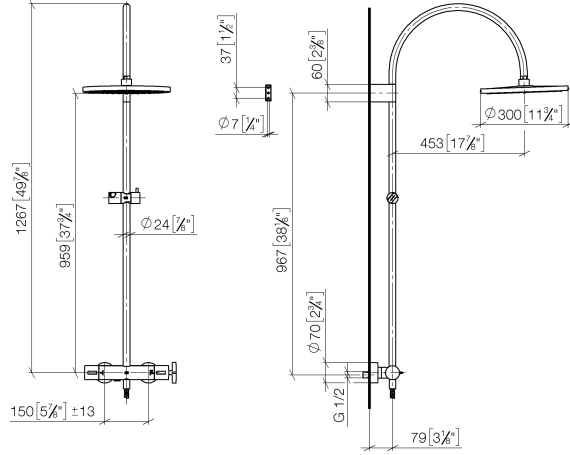

34 460 809

- shower with fixed riser projection 453mm
- overhead shower: rain flow
- rain shower Ø 300 mm
- rain shower with anti-scale system
- max. rainshower flow 6.8 l/min
- Function from: 6.5 l/min
- rotary diverter with volume control and shut-off function
- slide-on rosettes Ø 70 mm
- height of fittings up to rain shower (bottom edge) 959mm
- height of fittings up to top edge of elbow 1267mm
- gauge 150 mm - 13 mm
- metal shower hose 1750mm with integrated anti-twist protection
- 1/2" connection
- slide bar
- Pipe diameter 23.5 mm

This article does not include a hand shower!

Intrinsic protection against back flow.

	Matte Black	34 460 809-33 0010
	Chrome	34 460 809-00 0010
	Brushed Platinum	34 460 809-06 0010
	Platinum	34 460 809-08 0010
	Dark Chrome	34 460 809-19 0010
	Brushed Durabronze (23kt Gold)	34 460 809-28 0010
	Brushed Bronze	34 460 809-42 0010
	Brushed Champagne (22kt Gold)	34 460 809-46 0010
	Champagne (22kt Gold)	34 460 809-47 0010
	Brushed Chrome	34 460 809-93 0010
	Brushed Dark Platinum	34 460 809-99 0010

34 460 809

mm [inches]

1:10

34 460 809

Parts for other
finishes can be found
here: [Chrome](#)